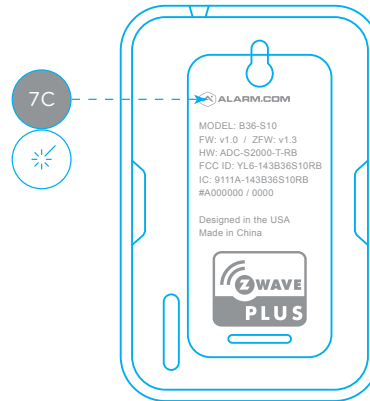

 LASER ENGRAVING  
MATCH PMS COLOR BRIDGE  
COOL GRAY 7 C

 PAD PRINTING  
MATCH PMS COLOR BRIDGE  
COOL GRAY 7 C

FRONT OF DEVICE  
TO BE LEFT BLANK UNTIL  
FURTHER DIRECTION

PAD PRINTED  
OR LASER ENGRAVED  
MARKING - TBD