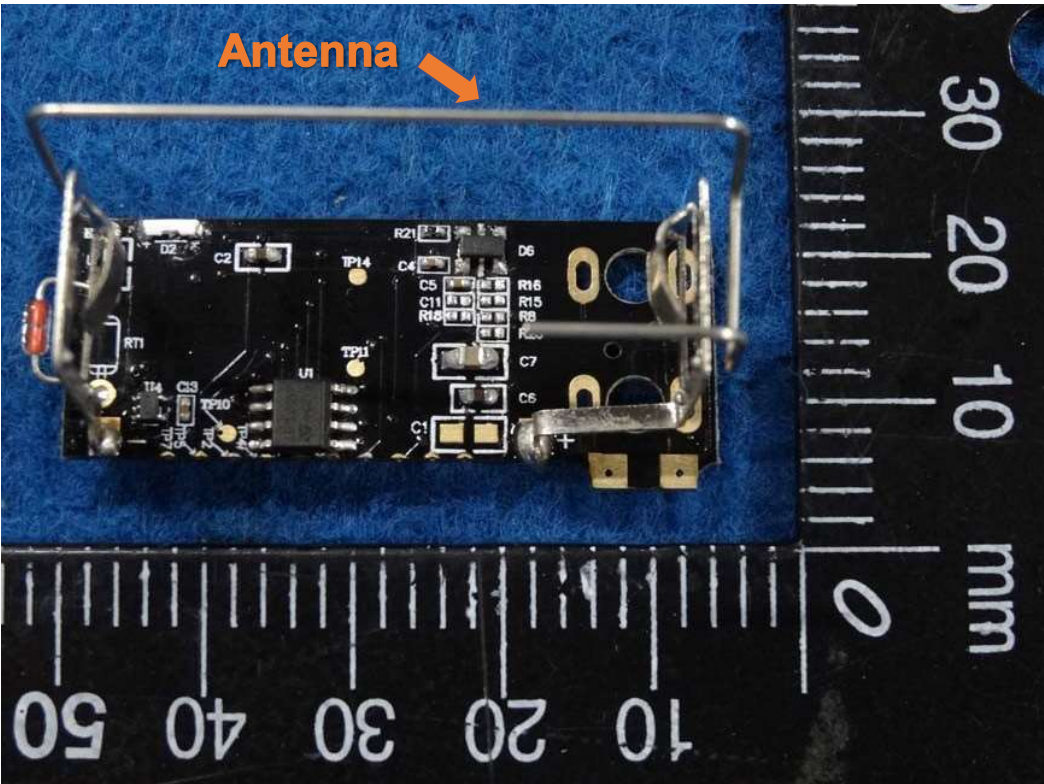

B36-S10 Internal Photos

ZWAVE TRANSCEIVER