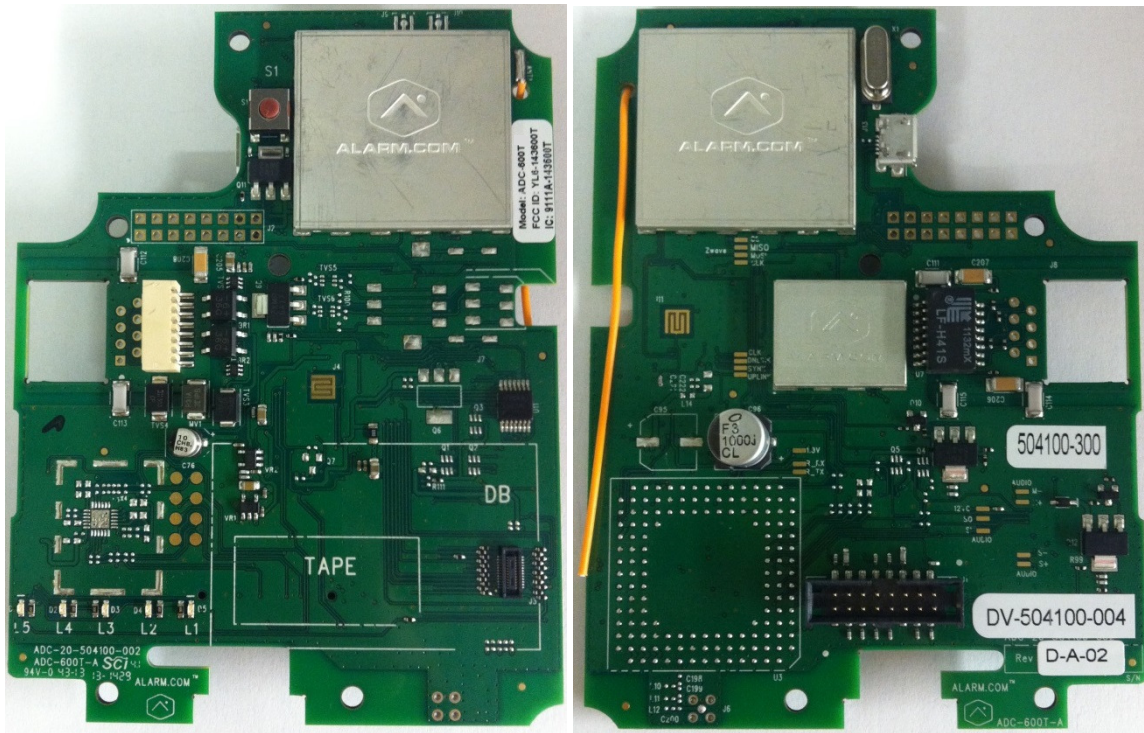

Rhein Tech Laboratories, Inc.  
360 Herndon Parkway  
Suite 1400  
Herndon, VA 20170  
<http://www.rheintech.com>

Client: Alarm.com  
Model: ADC-600T  
Standards: FCC 15.249/IC RSS-210  
IDs: YL6-143600T/9111A-143600T  
Report #: 2013303

**Appendix O: External Photographs**

Please refer to the following pages.

Model ADC-600T Top and Bottom view with shields and FCC/IC label location.

Model ADC-600T Top and Bottom view without shields and FCC/IC label location.