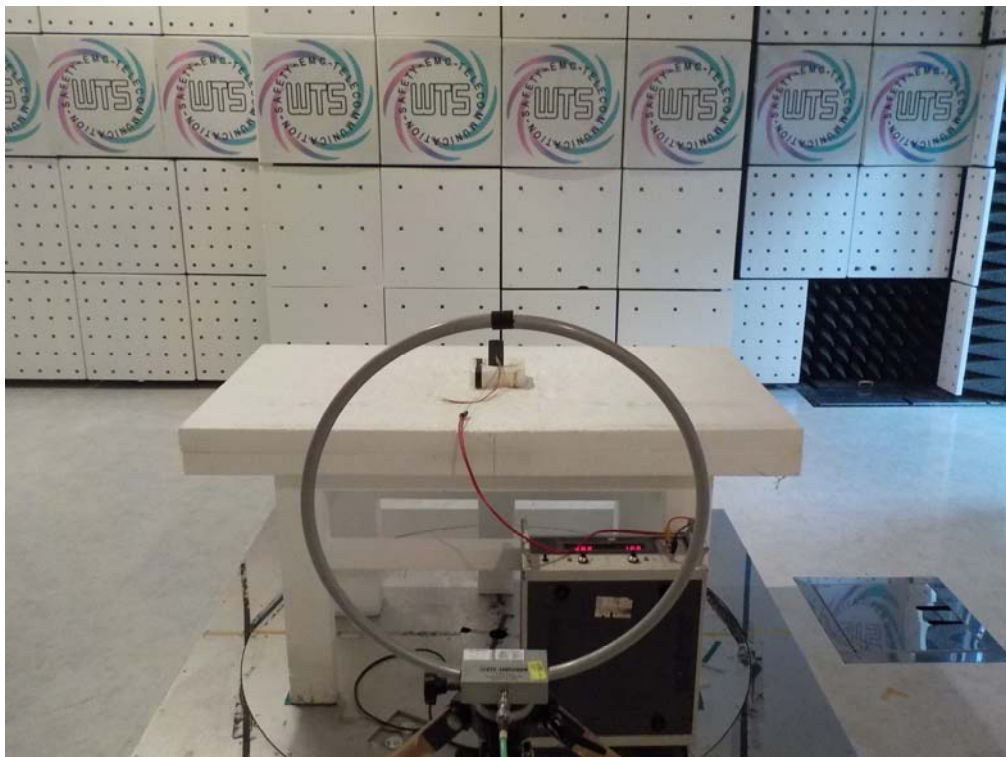

Registration number: W6D217018-17311-FCC

FCC ID: YKRP3200

Set Up Photo of Radiated Emission

EMI

Registration number: W6D217018-17311-FCC

FCC ID: YKRP3200

RF

Below 30 MHz

Worldwide Testing Services(Taiwan) Co., Ltd.

Registration number: W6D217018-17311-FCC
FCC ID: YKRP3200
Above 30 MHz

Registration number: W6D217018-17311-FCC
FCC ID: YKRP3200
Set Up Photo of Conducted Emission