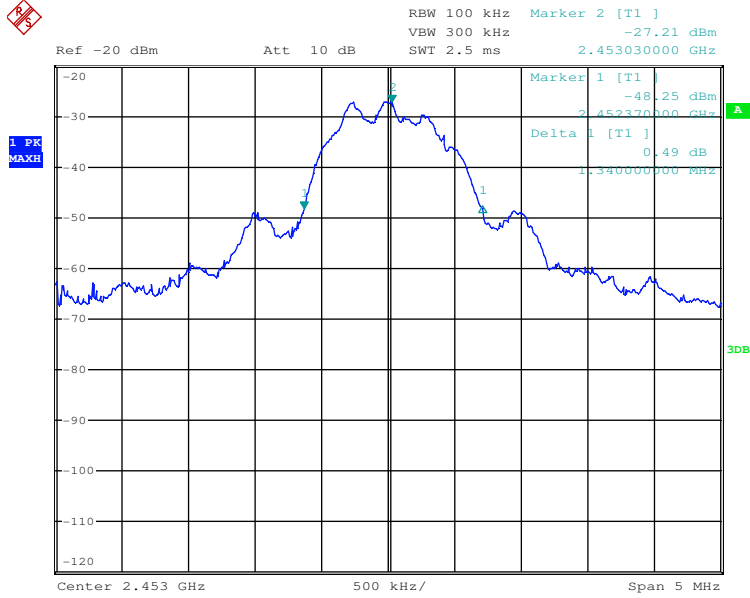

Appendix 1

Test Results

20dB Bandwidth

Tx frequency: 2453MHz

Date: 10.AUG.2016 14:01:54

Tx frequency: 2465MHz

Date: 10.AUG.2016 14:03:53

Tx frequency: 2475MHz