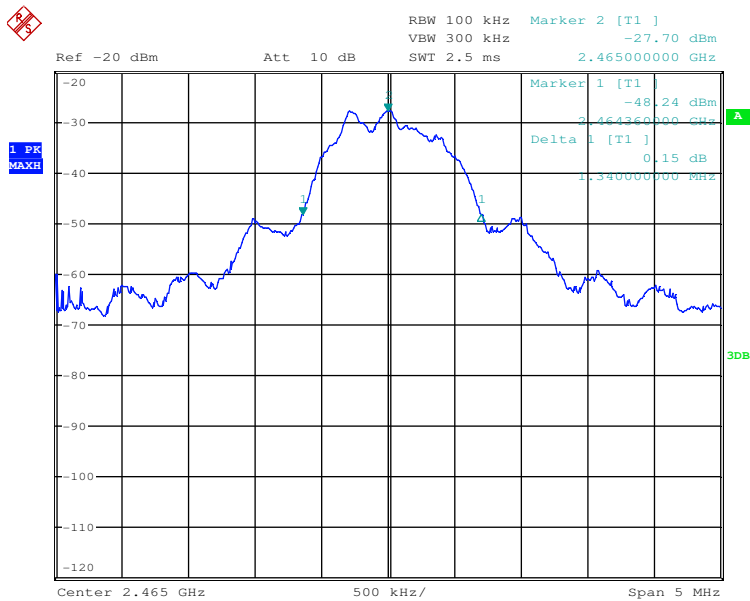

Appendix 1

Test Results

20dB Bandwidth

Tx frequency: 2453MHz

Date: 10.AUG.2016 14:01:54

Tx frequency: 2465MHz

Date: 10.AUG.2016 14:03:53

Tx frequency: 2475MHz