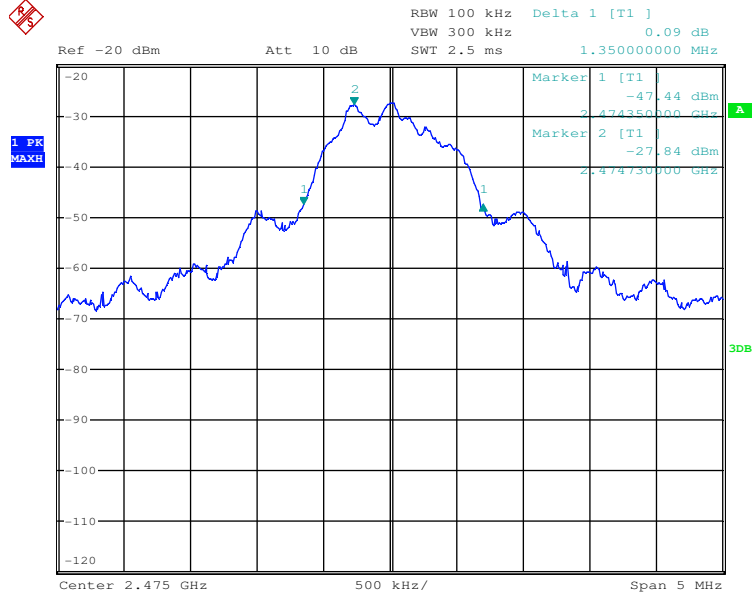

Appendix 1

Test Results

20dB Bandwidth

Tx frequency: 2453MHz

Date: 10.AUG.2016 14:01:54

Tx frequency: 2465MHz

Date: 10.AUG.2016 14:03:53

Tx frequency: 2475MHz