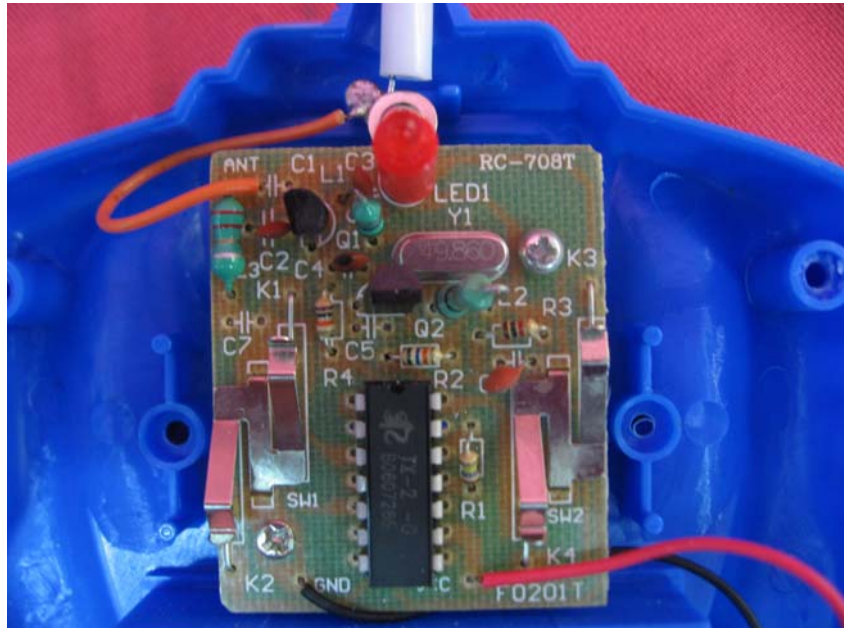

INTERTEK TESTING SERVICE

Report No.: HK12041044-1

Equipment Photographs

Model: MSPCO

(Internal)

INTERTEK TESTING SERVICE

Report No.: HK12041044-1

Equipment Photographs

Model: MSPCO

(Internal)

INTERTEK TESTING SERVICE

Report No.: HK12041044-1

Equipment Photographs

Model: MSPCO

(Internal)