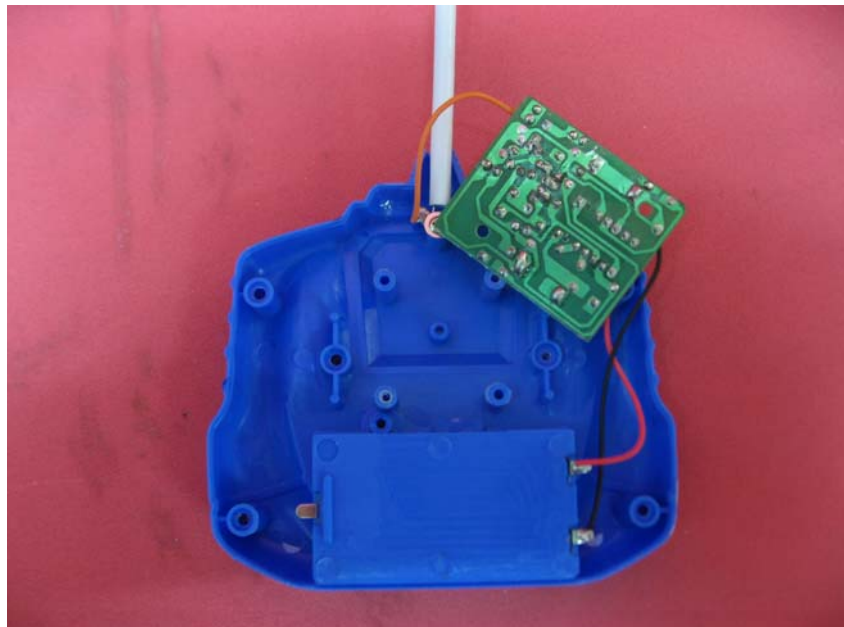

INTERTEK TESTING SERVICE

Report No.: HK12041044-1

Equipment Photographs

Model: MSPCO

(Internal)

INTERTEK TESTING SERVICE

Report No.: HK12041044-1

Equipment Photographs

Model: MSPCO

(Internal)

INTERTEK TESTING SERVICE

Report No.: HK12041044-1

Equipment Photographs

Model: MSPCO

(Internal)