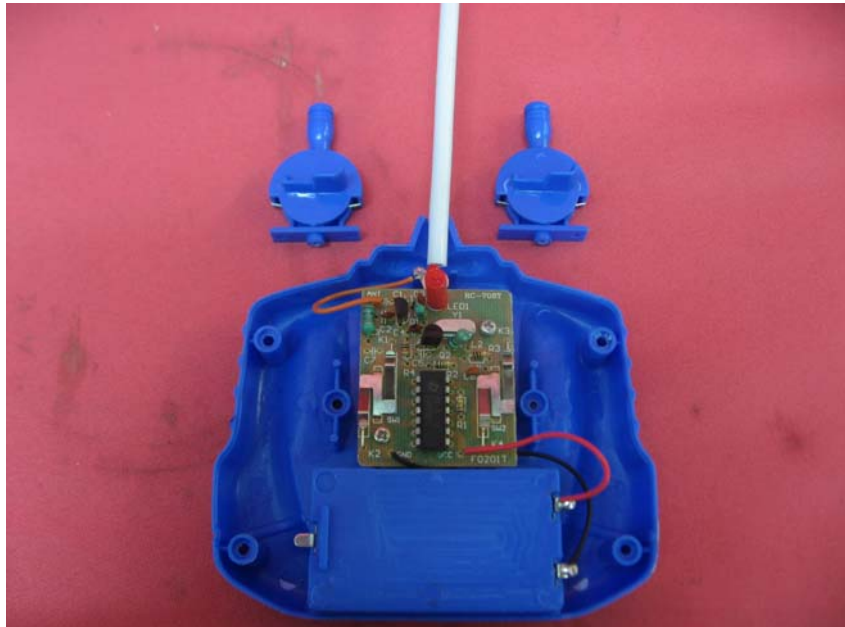

INTERTEK TESTING SERVICE

Report No.: HK12041044-1

Equipment Photographs

Model: MSPCO

(Internal)

INTERTEK TESTING SERVICE

Report No.: HK12041044-1

Equipment Photographs

Model: MSPCO

(Internal)

INTERTEK TESTING SERVICE

Report No.: HK12041044-1

Equipment Photographs

Model: MSPCO

(Internal)