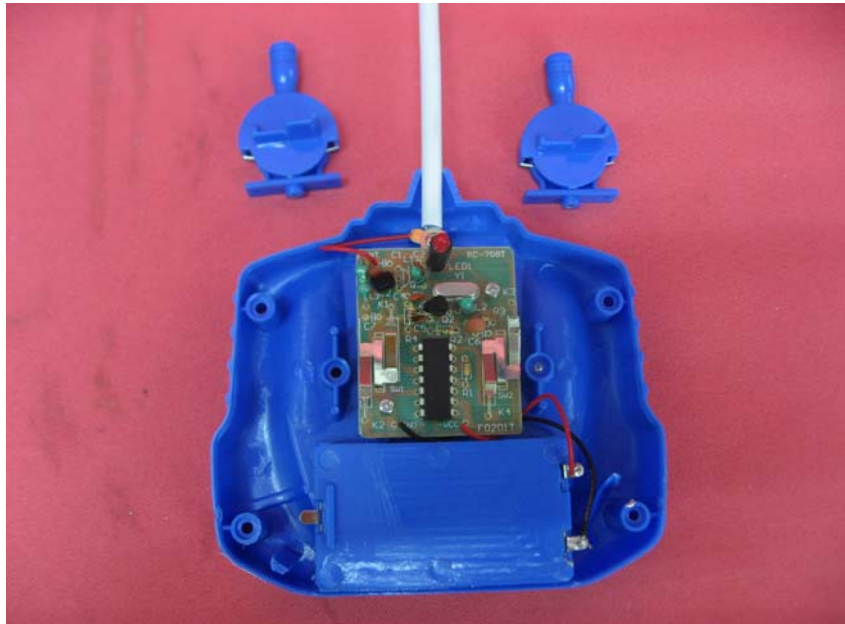

# INTERTEK TESTING SERVICE

---

Report No.: HK12041043-1

## Equipment Photographs

Model: MSPCO

(Internal)

---