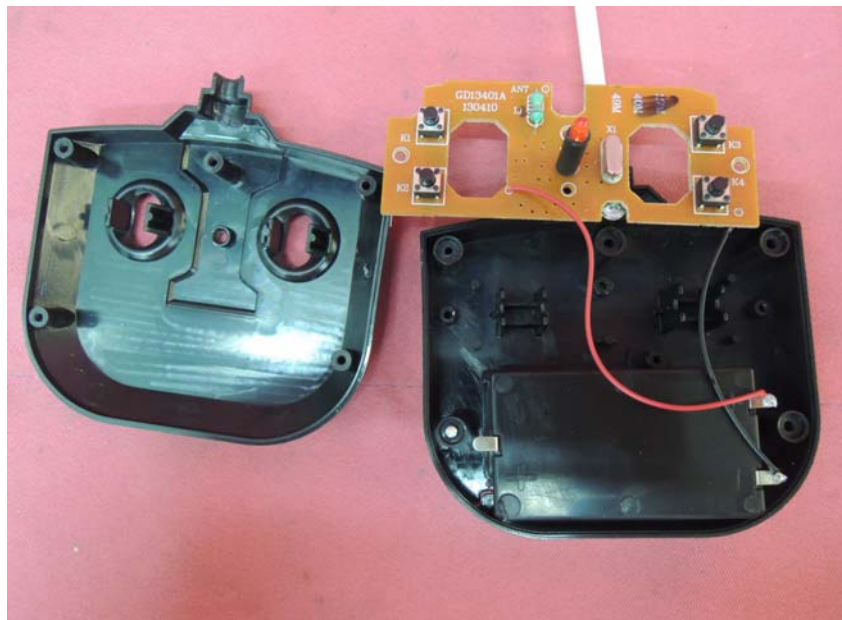

---

**INTERTEK TESTING SERVICE**

Report No.: 13061152HKG-001

**Equipment Photographs**

**Model: MOON**

**(Internal)**

---

**INTERTEK TESTING SERVICE**

Report No.: 13061152HKG-001

**Equipment Photographs**

**Model: MOON**

**(Internal)**

---

**INTERTEK TESTING SERVICE**

Report No.: 13061152HKG-001

**Equipment Photographs**

**Model: MOON**

**(Internal)**