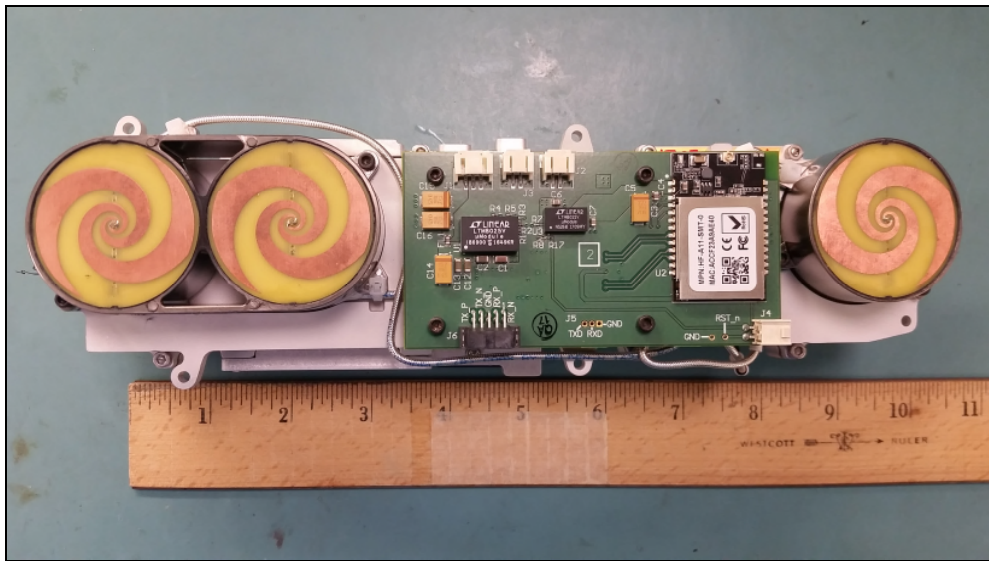

America

Certification Exhibit

FCC ID: YKD-25STW4100-019

FCC Rule Part: Subchapter D, Part 90

TÜV SÜD Project Number: 72128221

**Manufacturer: L-3 Technologies CyTerra
Model: Range R2D, Range R2D Link**

Internal Photos

Figure 1: Power Supply CCA removed

Figure 2: Radiating Side

Figure 3: Side

Figure 4: Side

Figure 5: User side

New Power Supply CCA (previously called “Display CCA?”)

- Photo on left shows Wi-Fi module (active only in LINK variant)