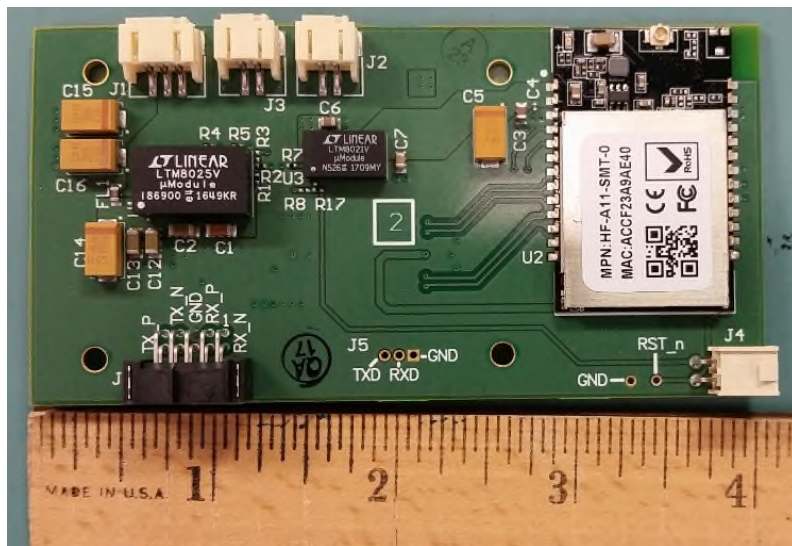

America

Certification Exhibit

FCC ID: YKD-25STW4100-019

FCC Rule Part: Subchapter D, Part 90

TÜV SÜD Project Number: 72128221

**Manufacturer: L-3 Technologies CyTerra
Model: Range R2D, Range R2D Link**

Internal Photos

Figure 1: Power Supply CCA removed

Figure 2: Radiating Side

Figure 3: Side

Figure 4: Side

Figure 5: User side

New Power Supply CCA (previously called “Display CCA?”)

- Photo on left shows Wi-Fi module (active only in LINK variant)

Updated Transceiver CCA