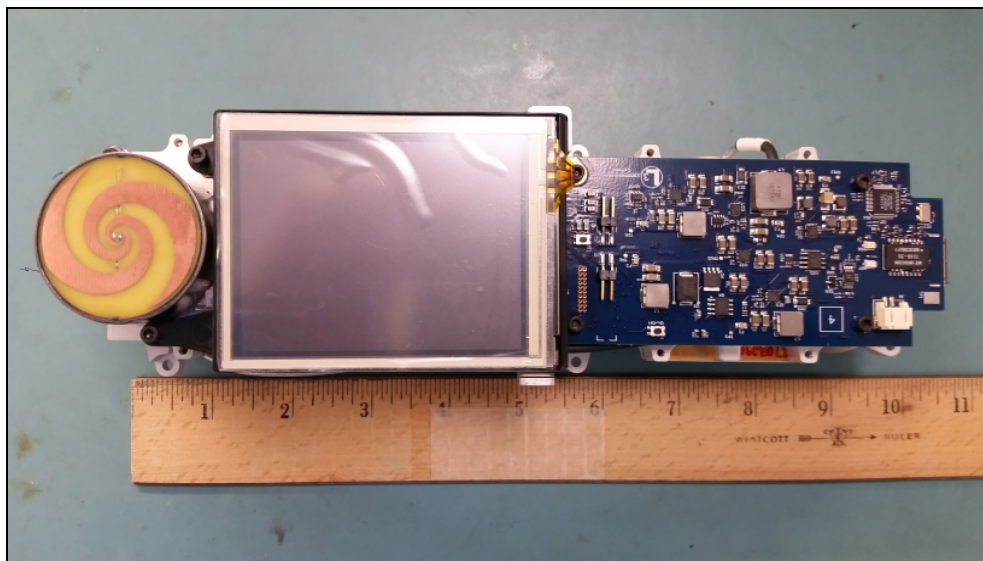

America

Certification Exhibit

FCC ID: YKD-25STW4100-019

FCC Rule Part: Subchapter D, Part 90

TÜV SÜD Project Number: 72128221

**Manufacturer: L-3 Technologies CyTerra
Model: Range R2D, Range R2D Link**

Internal Photos

Figure 1: Power Supply CCA removed

Figure 2: Radiating Side

Figure 3: Side

Figure 4: Side

Figure 5: User side

New Power Supply CCA (previously called “Display CCA?”)

- Photo on left shows Wi-Fi module (active only in LINK variant)