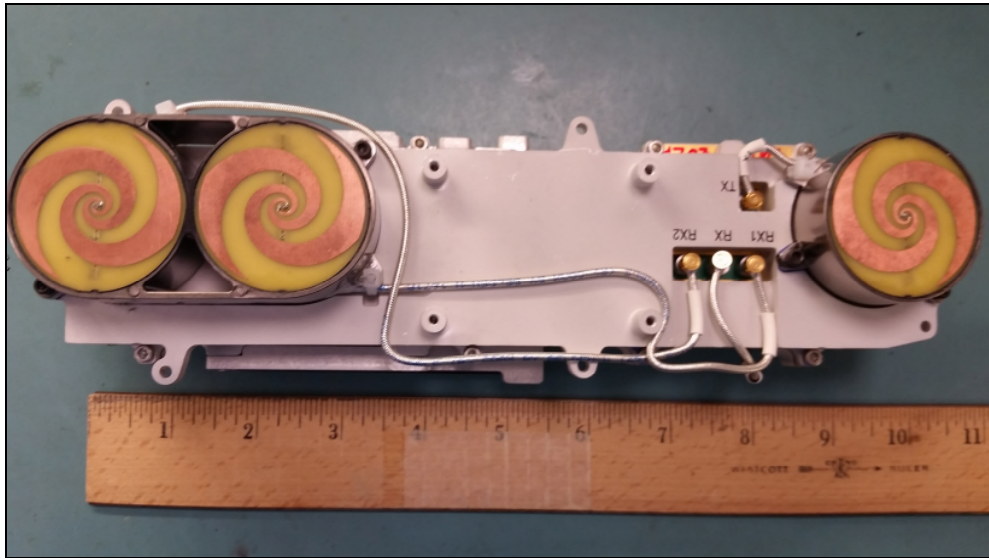

America

Certification Exhibit

FCC ID: YKD-25STW4100-019

FCC Rule Part: Subchapter D, Part 90

TÜV SÜD Project Number: 72128221

**Manufacturer: L-3 Technologies CyTerra
Model: Range R2D, Range R2D Link**

Internal Photos

Figure 1: Power Supply CCA removed

Figure 2: Radiating Side

Figure 3: Side

Figure 4: Side

Figure 5: User side

New Power Supply CCA (previously called “Display CCA?”)

- Photo on left shows Wi-Fi module (active only in LINK variant)