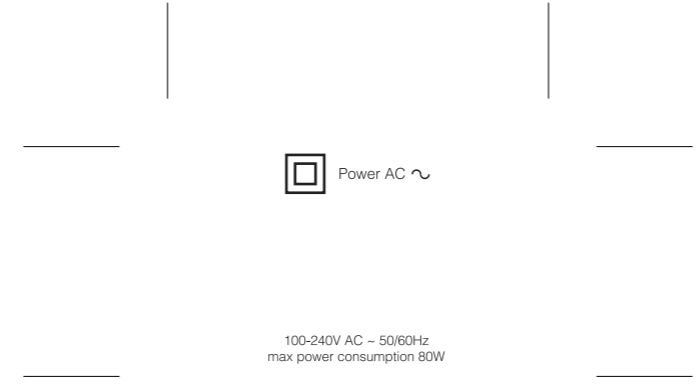

FD CXXXXX XXXX XXXX

label size: 38x6mm
gray texts on the black background

Artwork to print:
High Gloss Ink

Artwork to print:
Pantone Cool gray 9C

Artwork to print:
Pantone Black 7c

Sheet N/A	Drawing Title CA0817 SUBWOOFER REAR PANEL ARTWORK	Revisions & Date A. 15.01.15: Original B. 26.03.15: Add CA LOGO C. 10.04.15: Add RCM number D. 19.05.15: Add complete FCC sentence & warning & ETL logo E. 26.05.15: Removed ETL logo, Changed 60w to 80w Update font 'TVB2' F. 29.05.15: Changed to 'Designed & Engineered in Britain',
Drawn Ivan	Drawing No. AP34114/F	
Scale 1:1 <small>(Orig Only)</small>	Signed off	