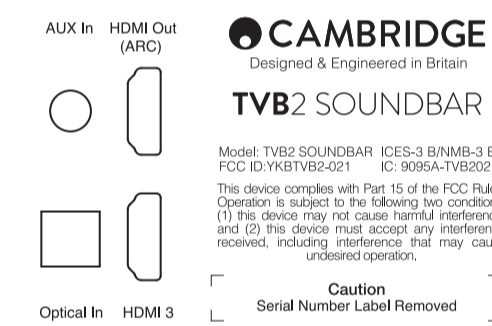

Artwork to print:
Pantone Cool gray 9C

Sheet N/A	Drawing Title CA0817 SOUNDBAR REAR PANEL ARTWORK	Revisions & Date A: 15.01.15: Original B: 10.02.15: Added 'MHL' to the HDMI 1, compliance markings etc. C: 10.04.15: Update Description to 'SOUNDBAR' Added FCC & IC ID... Added new RCM logo D: 19.05.15: Add complete FCC sentence & warning & ETL logo. Remove 'MHL' E: 27.05.15: Update font 'TVB2' F: 29.05.15: Changed to 'Designed & Engineered in Britain'. Update the HDMI order
Drawn Ivan	Signed off	Drawing No. AP34113/F
Scale 1:1 <small>(Orig. Only)</small>		