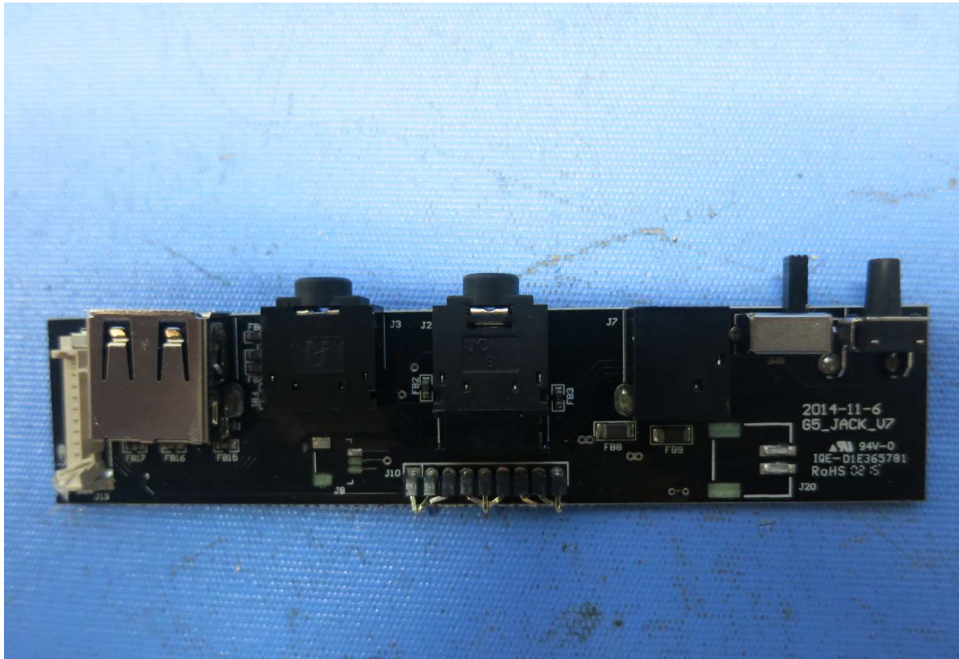

Report No.: 15031350HKG-001

Equipment Photographs

Model: G5

(Internal)

INTERTEK TESTING SERVICE

Report No.: 15031350HKG-001

Equipment Photographs

Model: G5

(Internal)

INTERTEK TESTING SERVICE

Report No.: 15031350HKG-001

Equipment Photographs

Model: G5

(Internal)

INTERTEK TESTING SERVICE

Report No.: 15031350HKG-001

Equipment Photographs

Model: G5

(Internal)

INTERTEK TESTING SERVICE

Report No.: 15031350HKG-001

Equipment Photographs

Model: G5

(Internal)