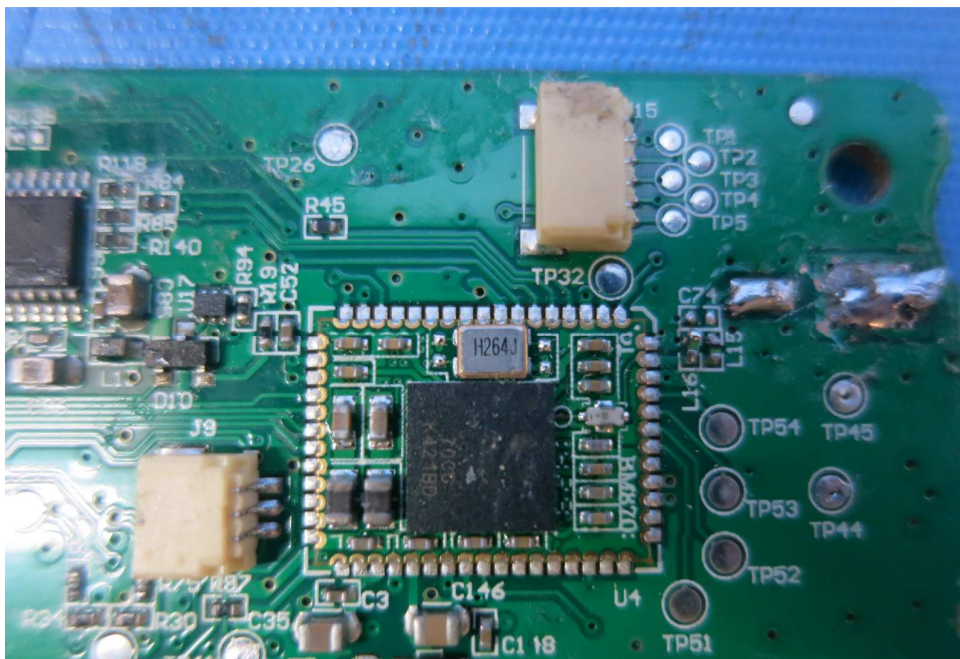

Model: G5

(Internal)

INTERTEK TESTING SERVICE

Report No.: 15031350HKG-001

Equipment Photographs

Model: G5

(Internal)

INTERTEK TESTING SERVICE