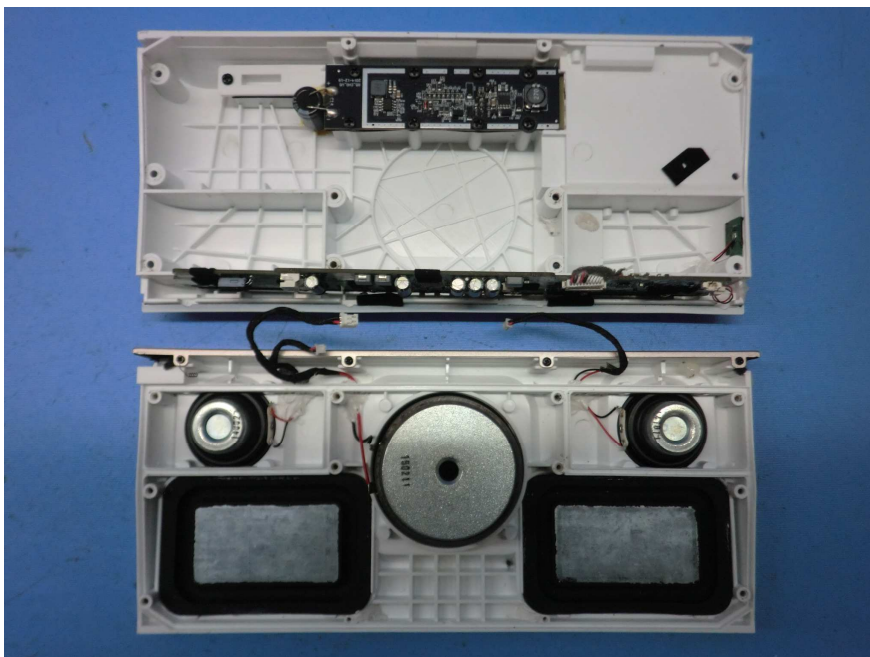

INTERTEK TESTING SERVICE

Report No.: 15031350HKG-001

Equipment Photographs

Model: G5

(Internal)

INTERTEK TESTING SERVICE

Report No.: 15031350HKG-001

Equipment Photographs

Model: G5

(Internal)

INTERTEK TESTING SERVICE

Report No.: 15031350HKG-001

Equipment Photographs

Model: G5

(Internal)

INTERTEK TESTING SERVICE

Report No.: 15031350HKG-001

Equipment Photographs

Model: G5

(Internal)

INTERTEK TESTING SERVICE

Report No.: 15031350HKG-001

Equipment Photographs

Model: G5