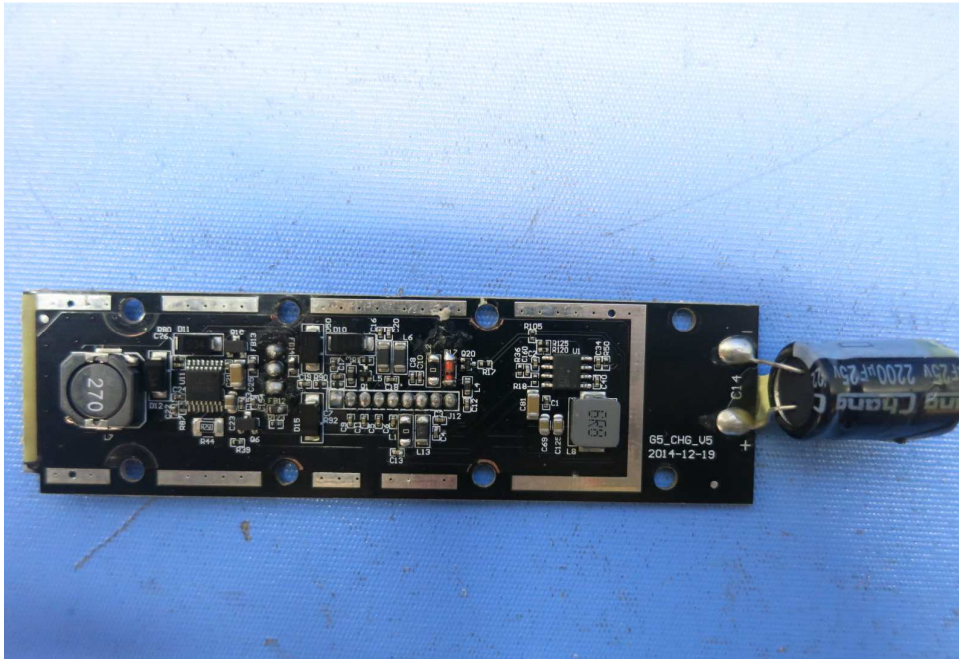

(Internal)

INTERTEK TESTING SERVICE

Report No.: 15031350HKG-001

Equipment Photographs

Model: G5

(Internal)

INTERTEK TESTING SERVICE

Report No.: 15031350HKG-001

Equipment Photographs

Model: G5

(Internal)

INTERTEK TESTING SERVICE

Report No.: 15031350HKG-001

Equipment Photographs

Model: G5

(Internal)