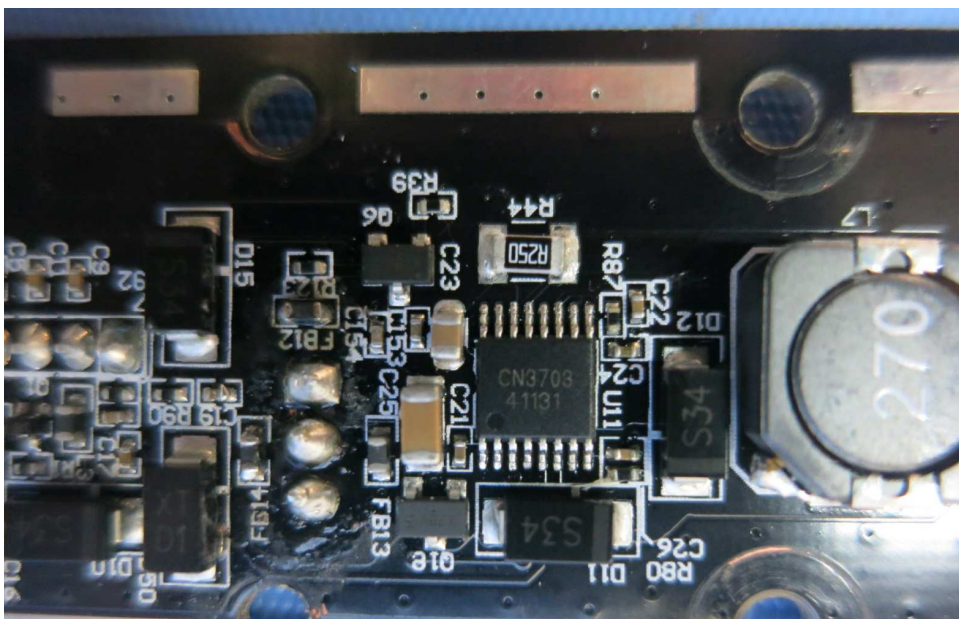

INTERTEK TESTING SERVICE

Report No.: 15031350HKG-001

Equipment Photographs

Model: G5

(Internal)