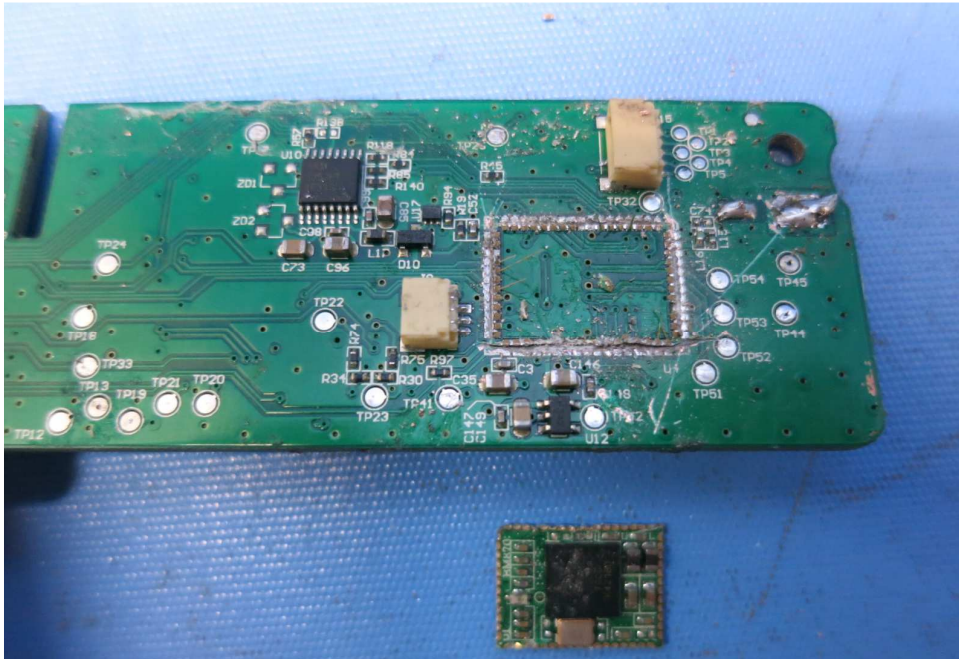

INTERTEK TESTING SERVICE

Report No.: 15031350HKG-001

Equipment Photographs

Model: G5

(Internal)

INTERTEK TESTING SERVICE

Report No.: 15031350HKG-001

Equipment Photographs

Model: G5

(Internal)

INTERTEK TESTING SERVICE

Report No.: 15031350HKG-001

Equipment Photographs

Model: G5

(Internal)

INTERTEK TESTING SERVICE

Report No.: 15031350HKG-001

Equipment Photographs

Model: G5

(Internal)

INTERTEK TESTING SERVICE

Report No.: 15031350HKG-001

Equipment Photographs

Model: G5