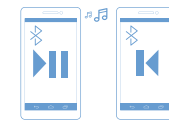

To add another Bluetooth device, press and hold the multifunction button for 2 seconds when music pause.

To increase/decrease the level of the sound, Press and hold the Right or Left multifunction button for 2 seconds when talking in call or playing music.

Great fit = Great sound

To enable voice assistants, Short press the multifunction button for 2 times when music pause.

Previous track: Short press the Left multifunction button 2 times when music playing.

Pause: Short press the Left or Right multifunction button 1 times when music playing.

x1

x2

Next track: Short press the Right multifunction button 2 times when music playing.

x1

x2

Press the Right or Left multifunction button to decline or accept the phone call.