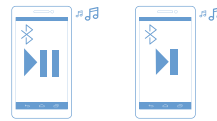

To add another Bluetooth device, press and hold the multifunction button for 2 seconds when music pause.

To increase/decrease the level of the sound, Press and hold the Right or Left multifunction button for 2 seconds when talking in call or playing music.

Great fit = Great sound

To enable voice assistants, Short press the multifunction button for 2 times when music pause.

Previous track: Short press the Left multifunction button 2 times when music playing.

Pause: Short press the Left or Right multifunction button 1 times when music playing.

x1

x2

Next track: Short press the Right multifunction button 2 times when music playing.

x1

x2

Press the Right or Left multifunction button to decline or accept the phone call.