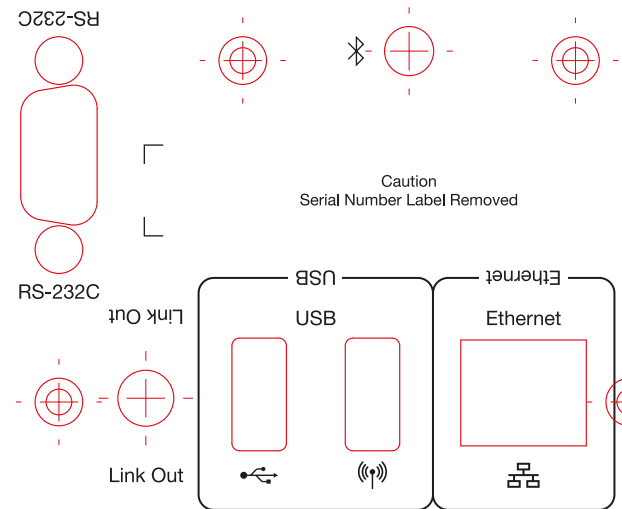

Apparatet må tilkoples jordet stikkontakt. Apparaten skall
anslutas till jordat uttag. Apparats stikprop skal tilsluttes en
stikkontakt med jord, som giver forbindelse til stikproppens jord.
Laitte on liitettävä suojakoskettimilla varustettuun pistorasiaan.

Edge NQ
Network Preamplifier

Model: Edge NQ
CAN ICES-3 (B)/NMB-3 (B)
IC: 9095A-EDGENQ027
FCC ID: YKBEDGENQ-27

This device complies with part 15 of the FCC Rules. Operation is subject to the following two conditions: (1) This device may not cause harmful interference, and (2) This device must accept any interference received, including interference that may cause undesired operation.

ARTWORK SILKSCREEN COLOUR SHOULD BE PANTONE BLACK

Sheet N/A	Drawing title CA0828 REAR PANEL ARTWORK		Revision & date 2. 07.07.16 - Reverse 'Link Out' added - rfb 3. 13.07.16: Replaced Tisa font, CA logo replaced. '()' removed from the product name. 4. 29.10.16: Revised -Ivan 5. 06.12.16: RS232/ '220V', MET added, upside down A1 R/L -rfb -ivan 6. 16.02.17: added Denmark warning for Class 1. remove MET logo.
Drawn ivan/rfb	Signed off		
Scale 1:1	Drawing no. AP34651/6		