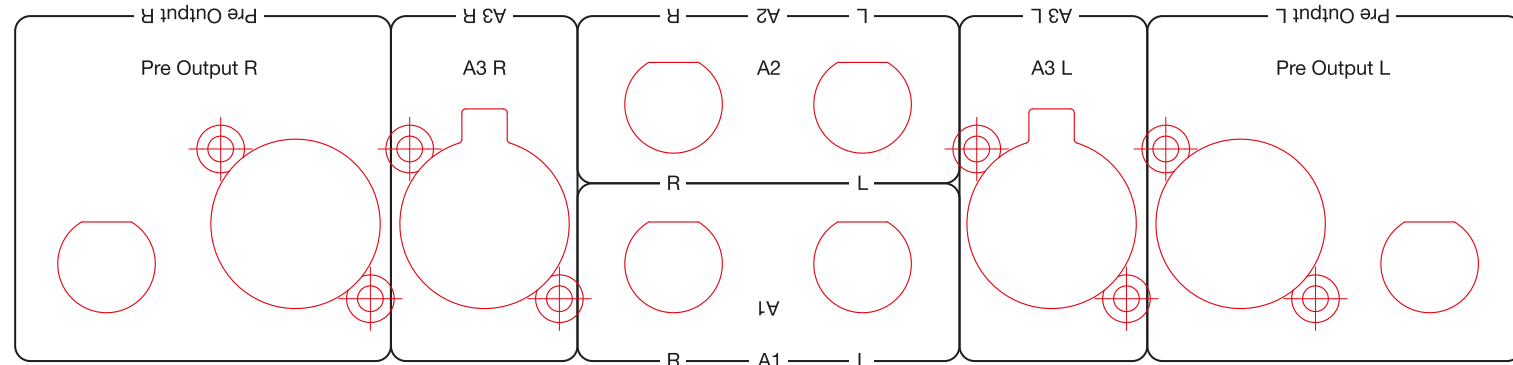

Apparatet må tilkoples jordet stikkontakt. Apparaten skall
anslutas till jordat uttag. Apparats stikprop skal tilsluttes en
stikkontakt med jord, som giver forbindelse til stikproppens jord.
Laitte on liitettävä suojakoskettimilla varustettuun pistorasiaan.

Edge NQ
Network Preamplifier

Model: Edge NQ
CAN ICES-3 (B)/NMB-3 (B)
IC: 9095A-EDGENQ027
FCC ID: YKBEDGENQ-27

This device complies with part 15 of the FCC Rules. Operation is subject to the following two conditions: (1) This device may not cause harmful interference, and (2) This device must accept any interference received, including interference that may cause undesired operation.