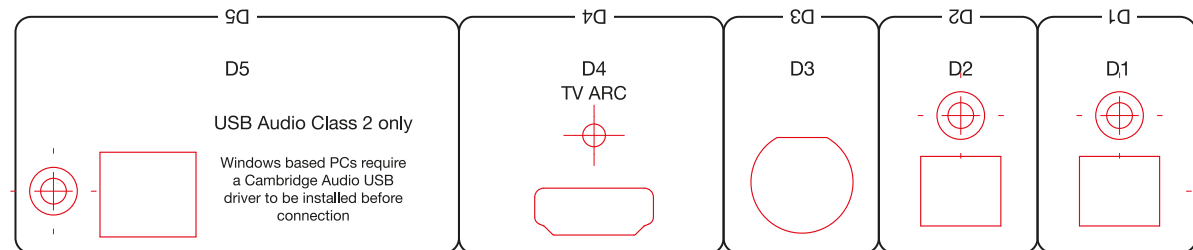

Apparatet må tilkoples jordet stikkontakt. Apparaten skall
anslutas till jordat uttag. Apparats stikprop skal tilsluttes en
stikkontakt med jord, som giver forbindelse til stikproppens jord.
Laitte on liitettävä suojakoskettimilla varustettuun pistorasiaan.

Edge NQ
Network Preamplifier

Model: Edge NQ
CAN ICES-3 (B)/NMB-3 (B)
IC: 9095A-EDGENQ027
FCC ID: YKBEDGENQ-27

This device complies with part 15 of the FCC Rules. Operation is subject to the following two conditions: (1) This device may not cause harmful interference, and (2) This device must accept any interference received, including interference that may cause undesired operation.

ARTWORK SILKSCREEN COLOUR SHOULD BE PANTONE BLACK

Sheet N/A	Drawing title CA0828 REAR PANEL ARTWORK		Revision & date 2. 07.07.16 - Reverse 'Link Out' added - rfb 3. 13.07.16: Replaced Tisa font, CA logo replaced. '()' removed from the product name. 4. 29.10.16: Revised -Ivan 5. 06.12.16: RS232/ '220V', MET added, upside down A1 R/L -rfb -ivan 6. 16.02.17: added Denmark warning for Class 1. remove MET logo.
Drawn ivan/rfb	Signed off		
Scale 1:1	Drawing no. AP34651/6		