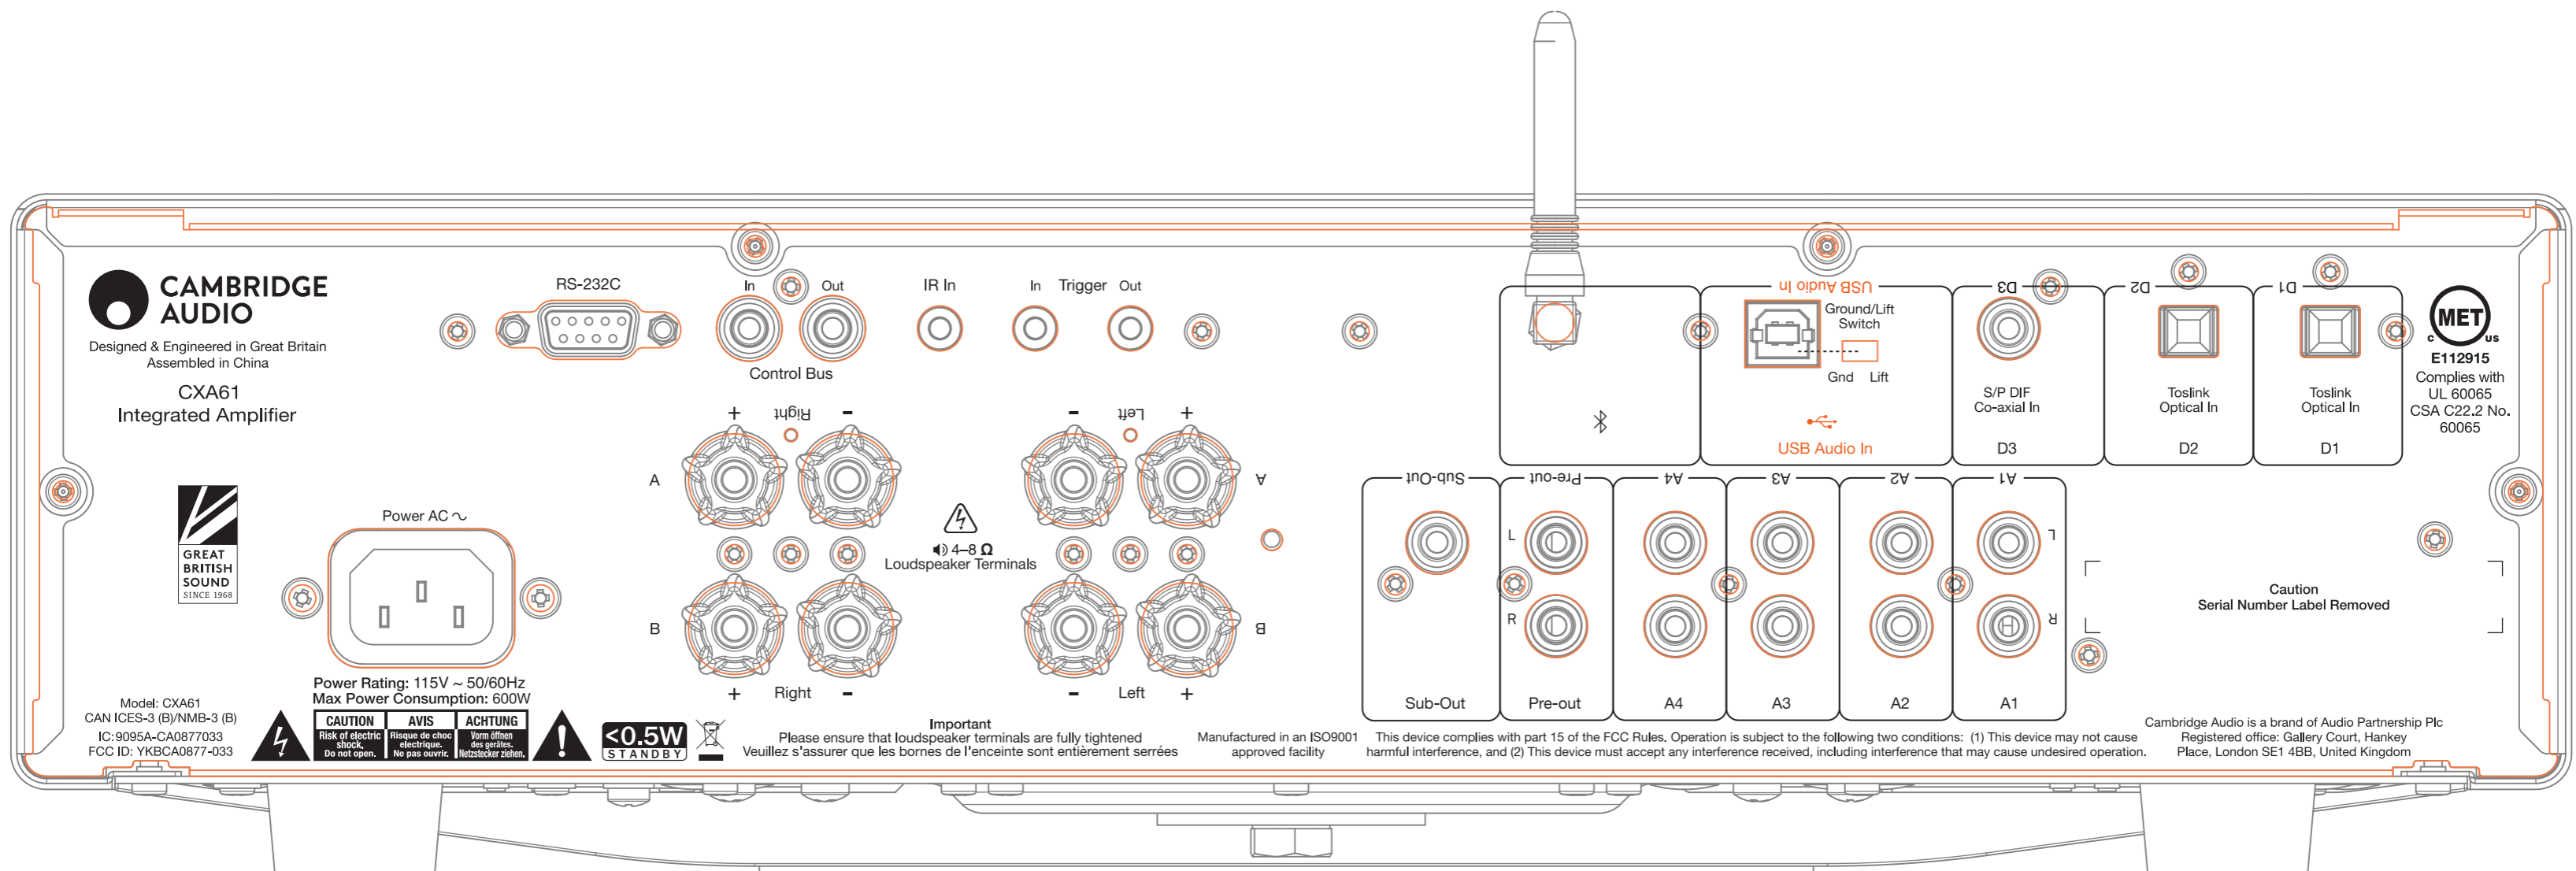

Sheet N/A	Drawing title CA0837 CXA81 REAR PANEL ARTWORK - 115V		Revision & date 1. 10.04.19: Original 2. 20.06.19: Updated FCC & IC ID, they are the same ID as the CXA61
Drawn Ivan			
Scale 1:1	Signed off	Drawing no. AP36494/2	

ARTWORK TO PRINT:
 SILKSCREEN PANTONE ON BLACK BACKGROUND
 Pantone Orange 021C
 Pantone 428

Sheet N/A	Drawing title CA0877 CXA61 REAR PANEL ARTWORK - 115V		Revision & date 1. 16.04.19: Original.	
Drawn Ivan				
Scale 1:1	Signed off	Drawing no. AP36495/1		

ARTWORK TO PRINT:
SILKSCREEN PANTONE ON BLACK BACKGROUND

Pantone Orange 021C

Pantone 428

Label and label location