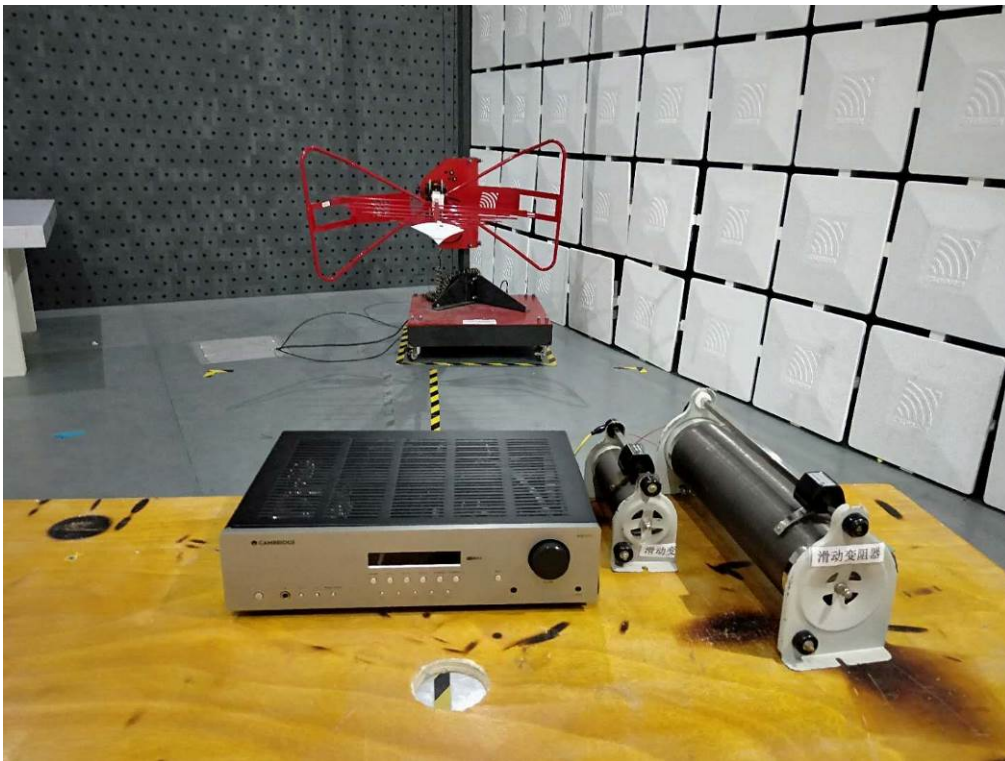

Model: AXR100

Conducted Emission(0.15-30MHz) Test Setup

Radiated Emissions, 9kHz to 30MHz Test Setup

Radiated Emissions, 30MHz to 1GHz Test Setup

Radiated Emissions, Above 1GHz Test Setup