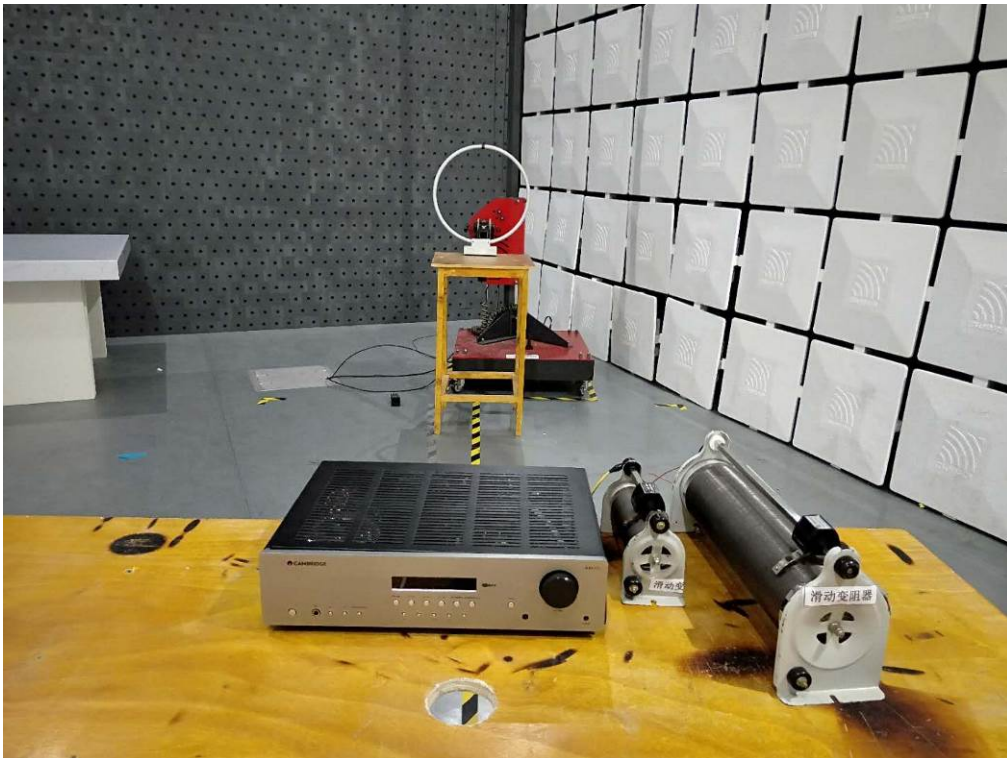

Model: AXR100

Conducted Emission(0.15-30MHz) Test Setup

Radiated Emissions, 9kHz to 30MHz Test Setup

Radiated Emissions, 30MHz to 1GHz Test Setup

Radiated Emissions, Above 1GHz Test Setup