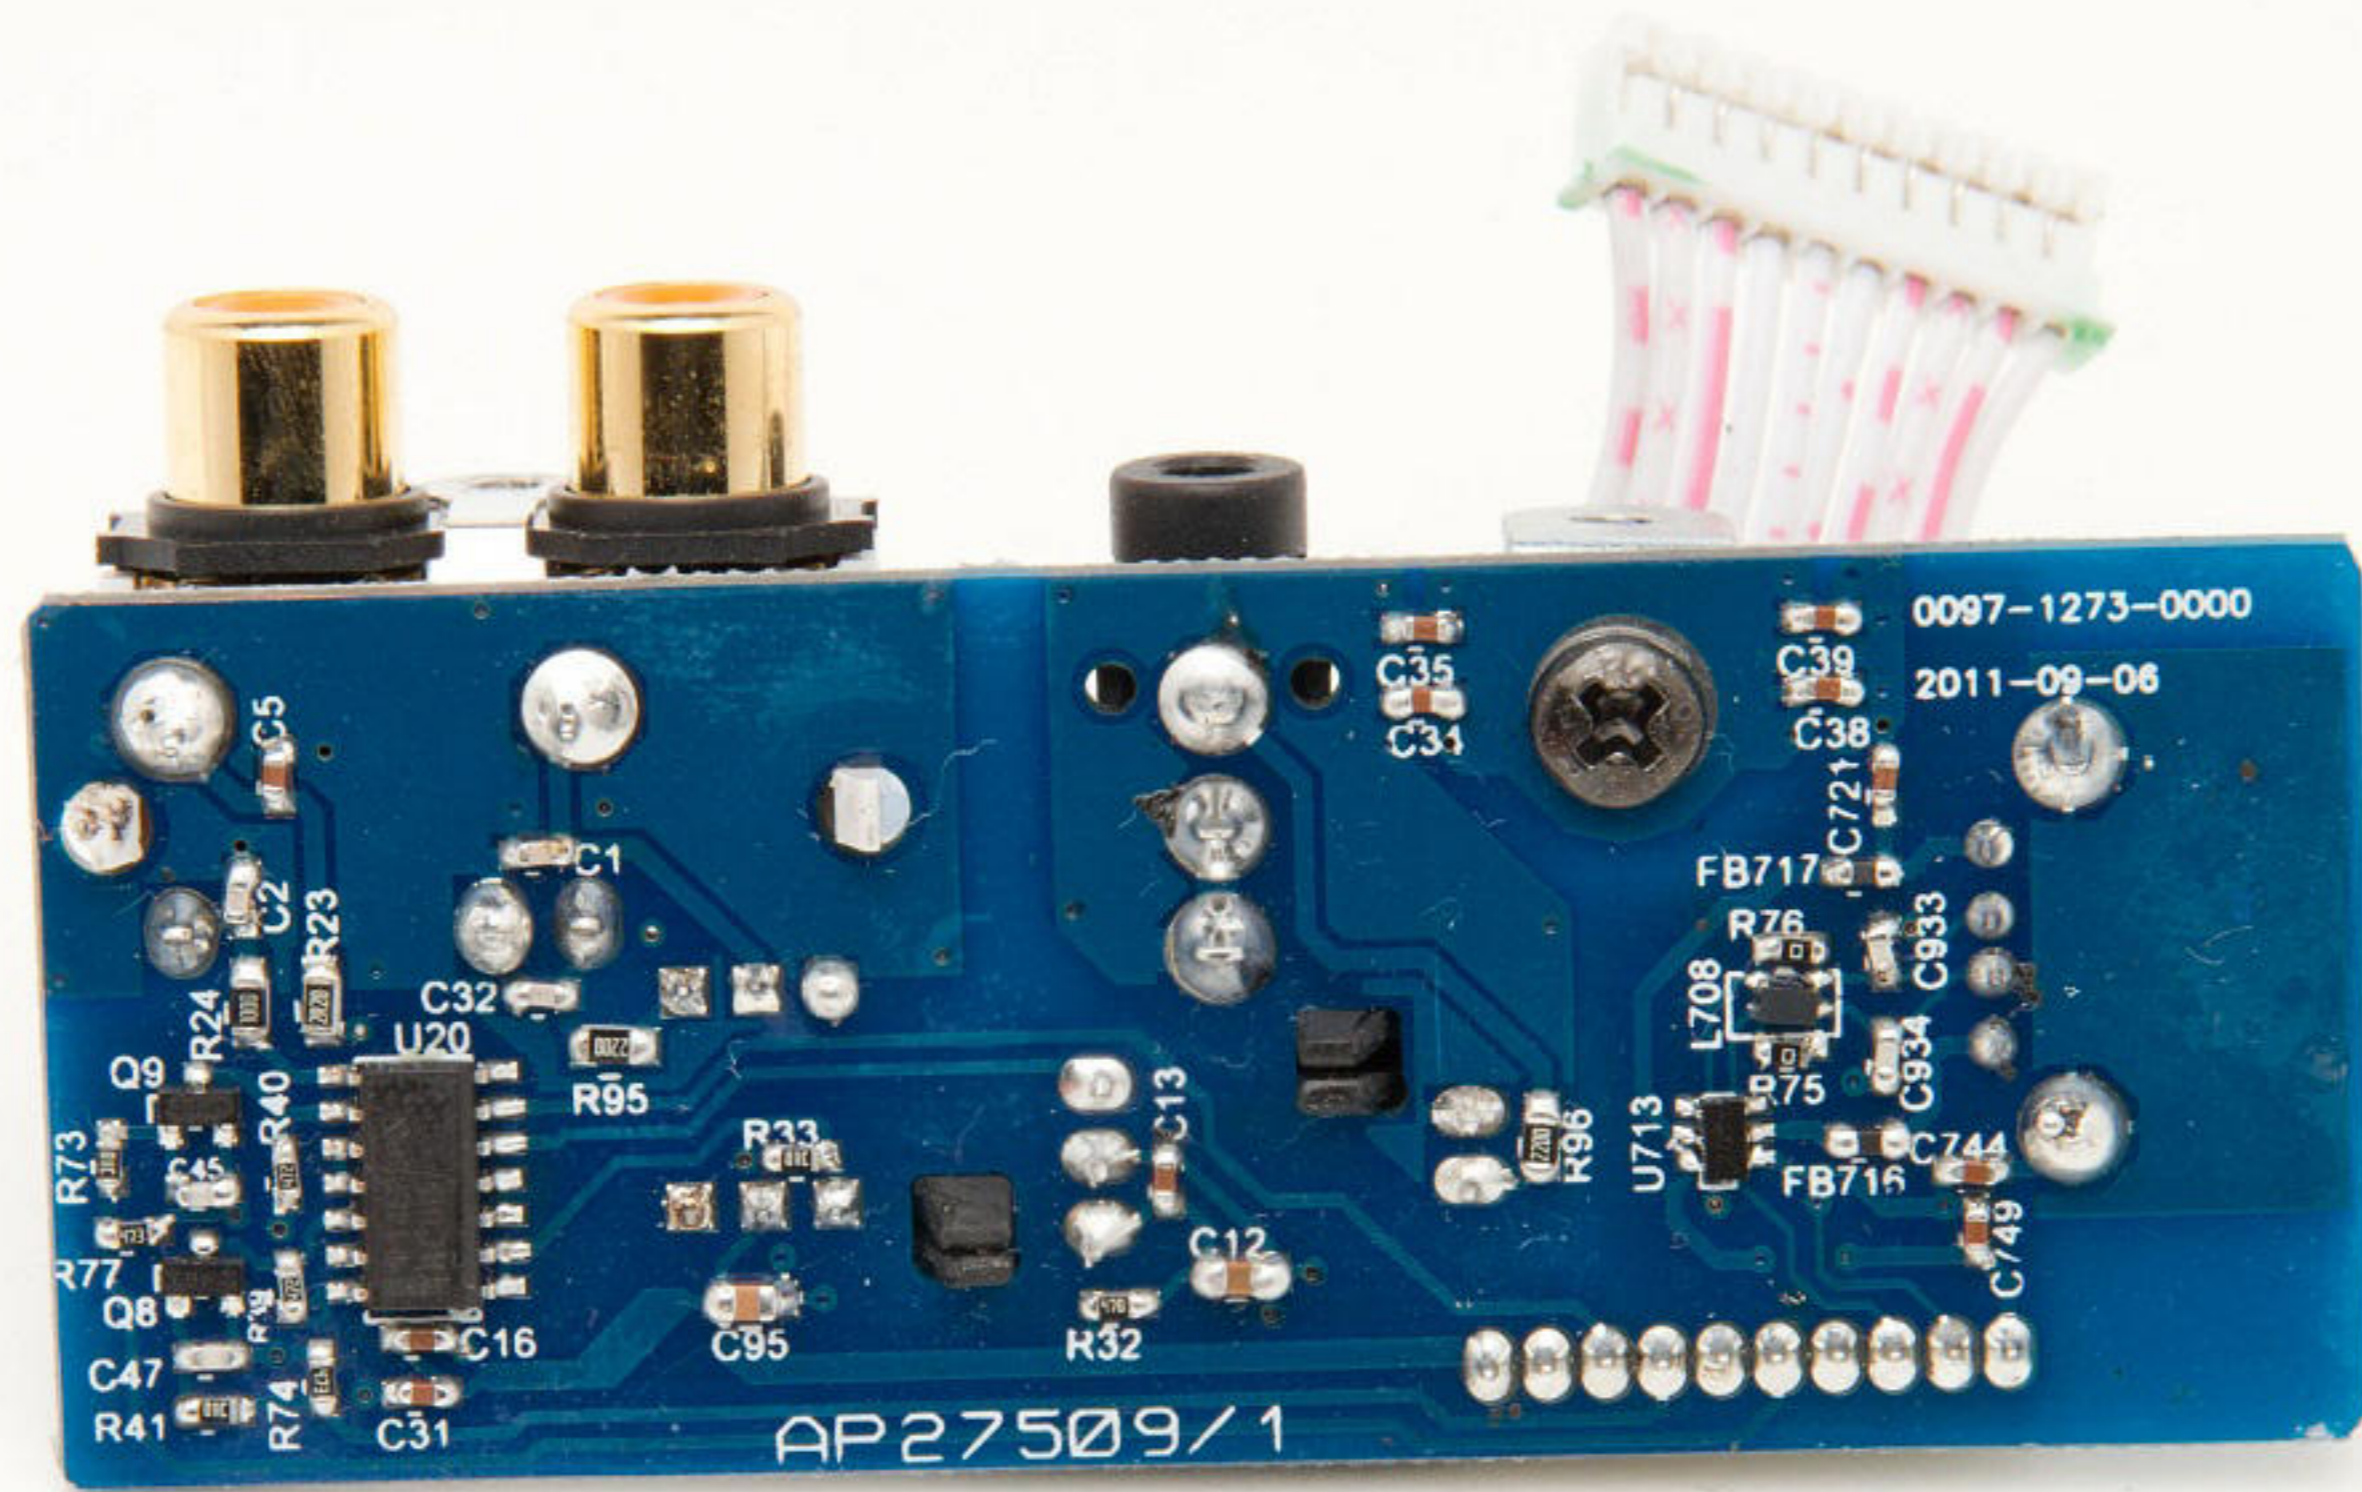

VI 3010S
S&S-VI99

TIAL 250V

PTL6651N-5uF9-AC
P/N:00097-1286-000C
DATE:2011-09-09 WSK

Cambridge Audio
© Copyright 2011

AP27509/1

P1
C57
C58
R88
R101
Q10
R81
R80
C92
R66
R85
C40
R83
R84
R103
R139
R89

0097-1249-0000
2011-09-06