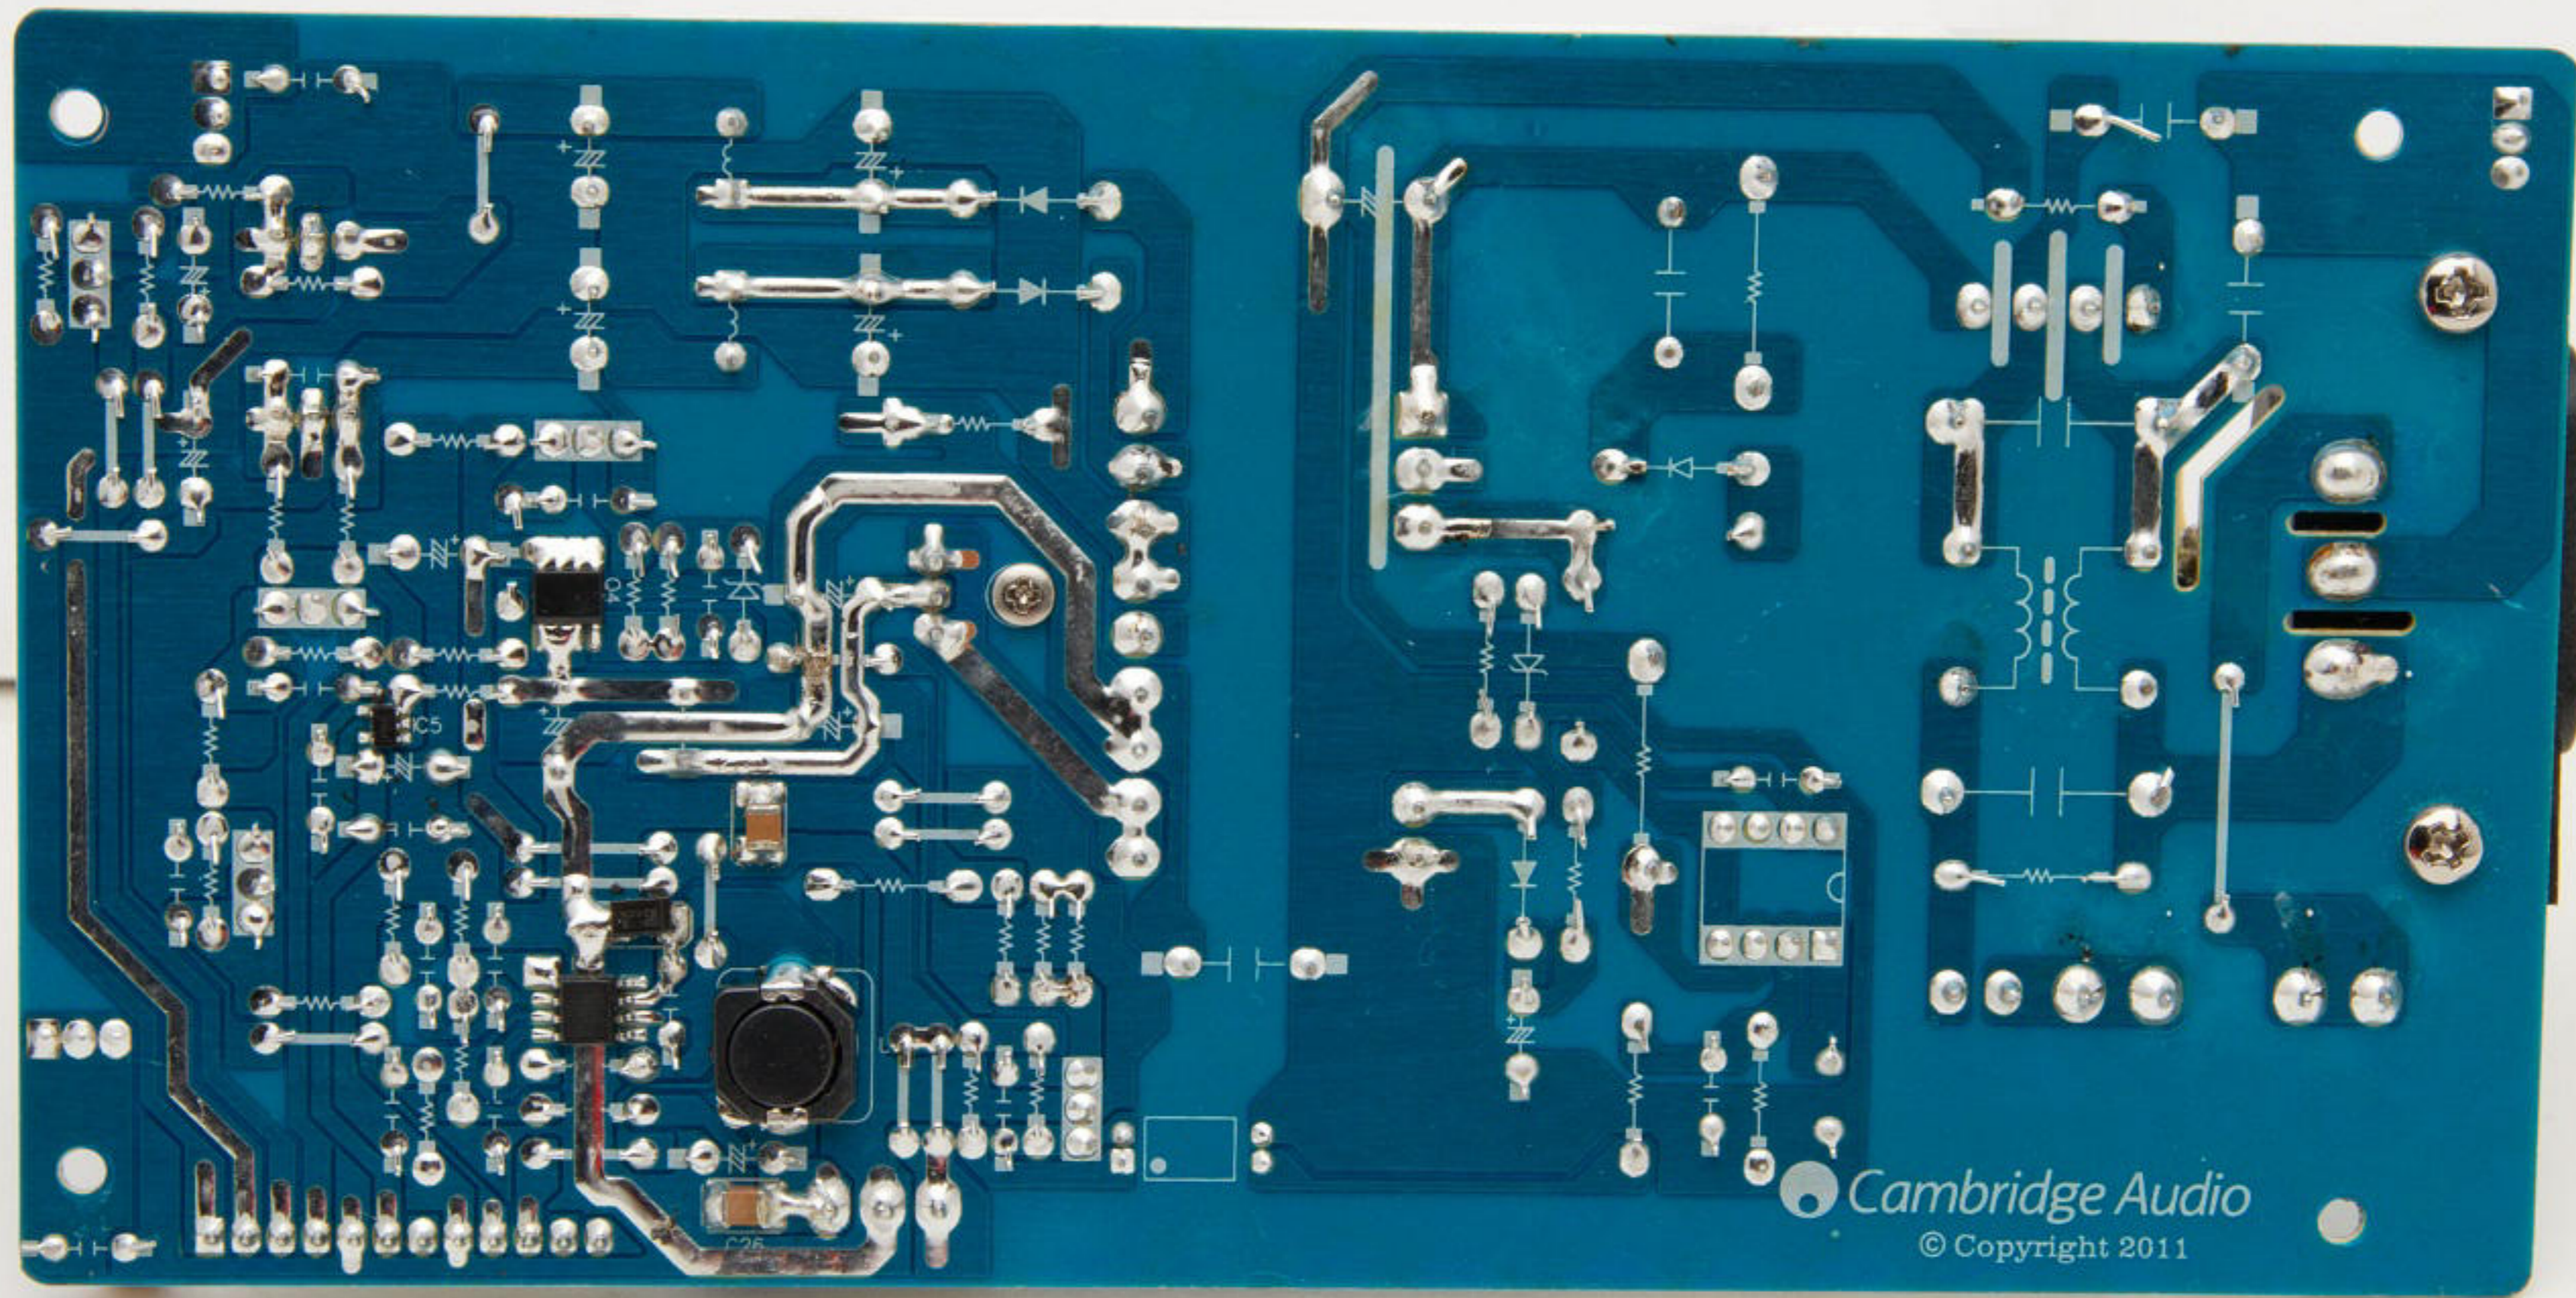

POP A B C D E F
REV

AP27514/2

AP27509/1

GOC 3 94V-0 1140

AP27514/2

bridge Audio
LANSHENG
LS1130,LS1140
E315523 U-0

Cambridge Audio
© Copyright 2011

LIANSHENG
LS1130, LS1140
E315523 U-0

VI 3010S
S&S-VI99

TIAL 250V

PTL6651N-5uF9-AC
P/N:00097-1286-000C
DATE:2011-09-09 WSK

Cambridge Audio
© Copyright 2011

AP27509/1

P1
C57
C58
R88
R101
Q10
R81
R80
C92
R66
R85
C40
R83
R84
R103
R139
R89

0097-1249-0000
2011-09-06