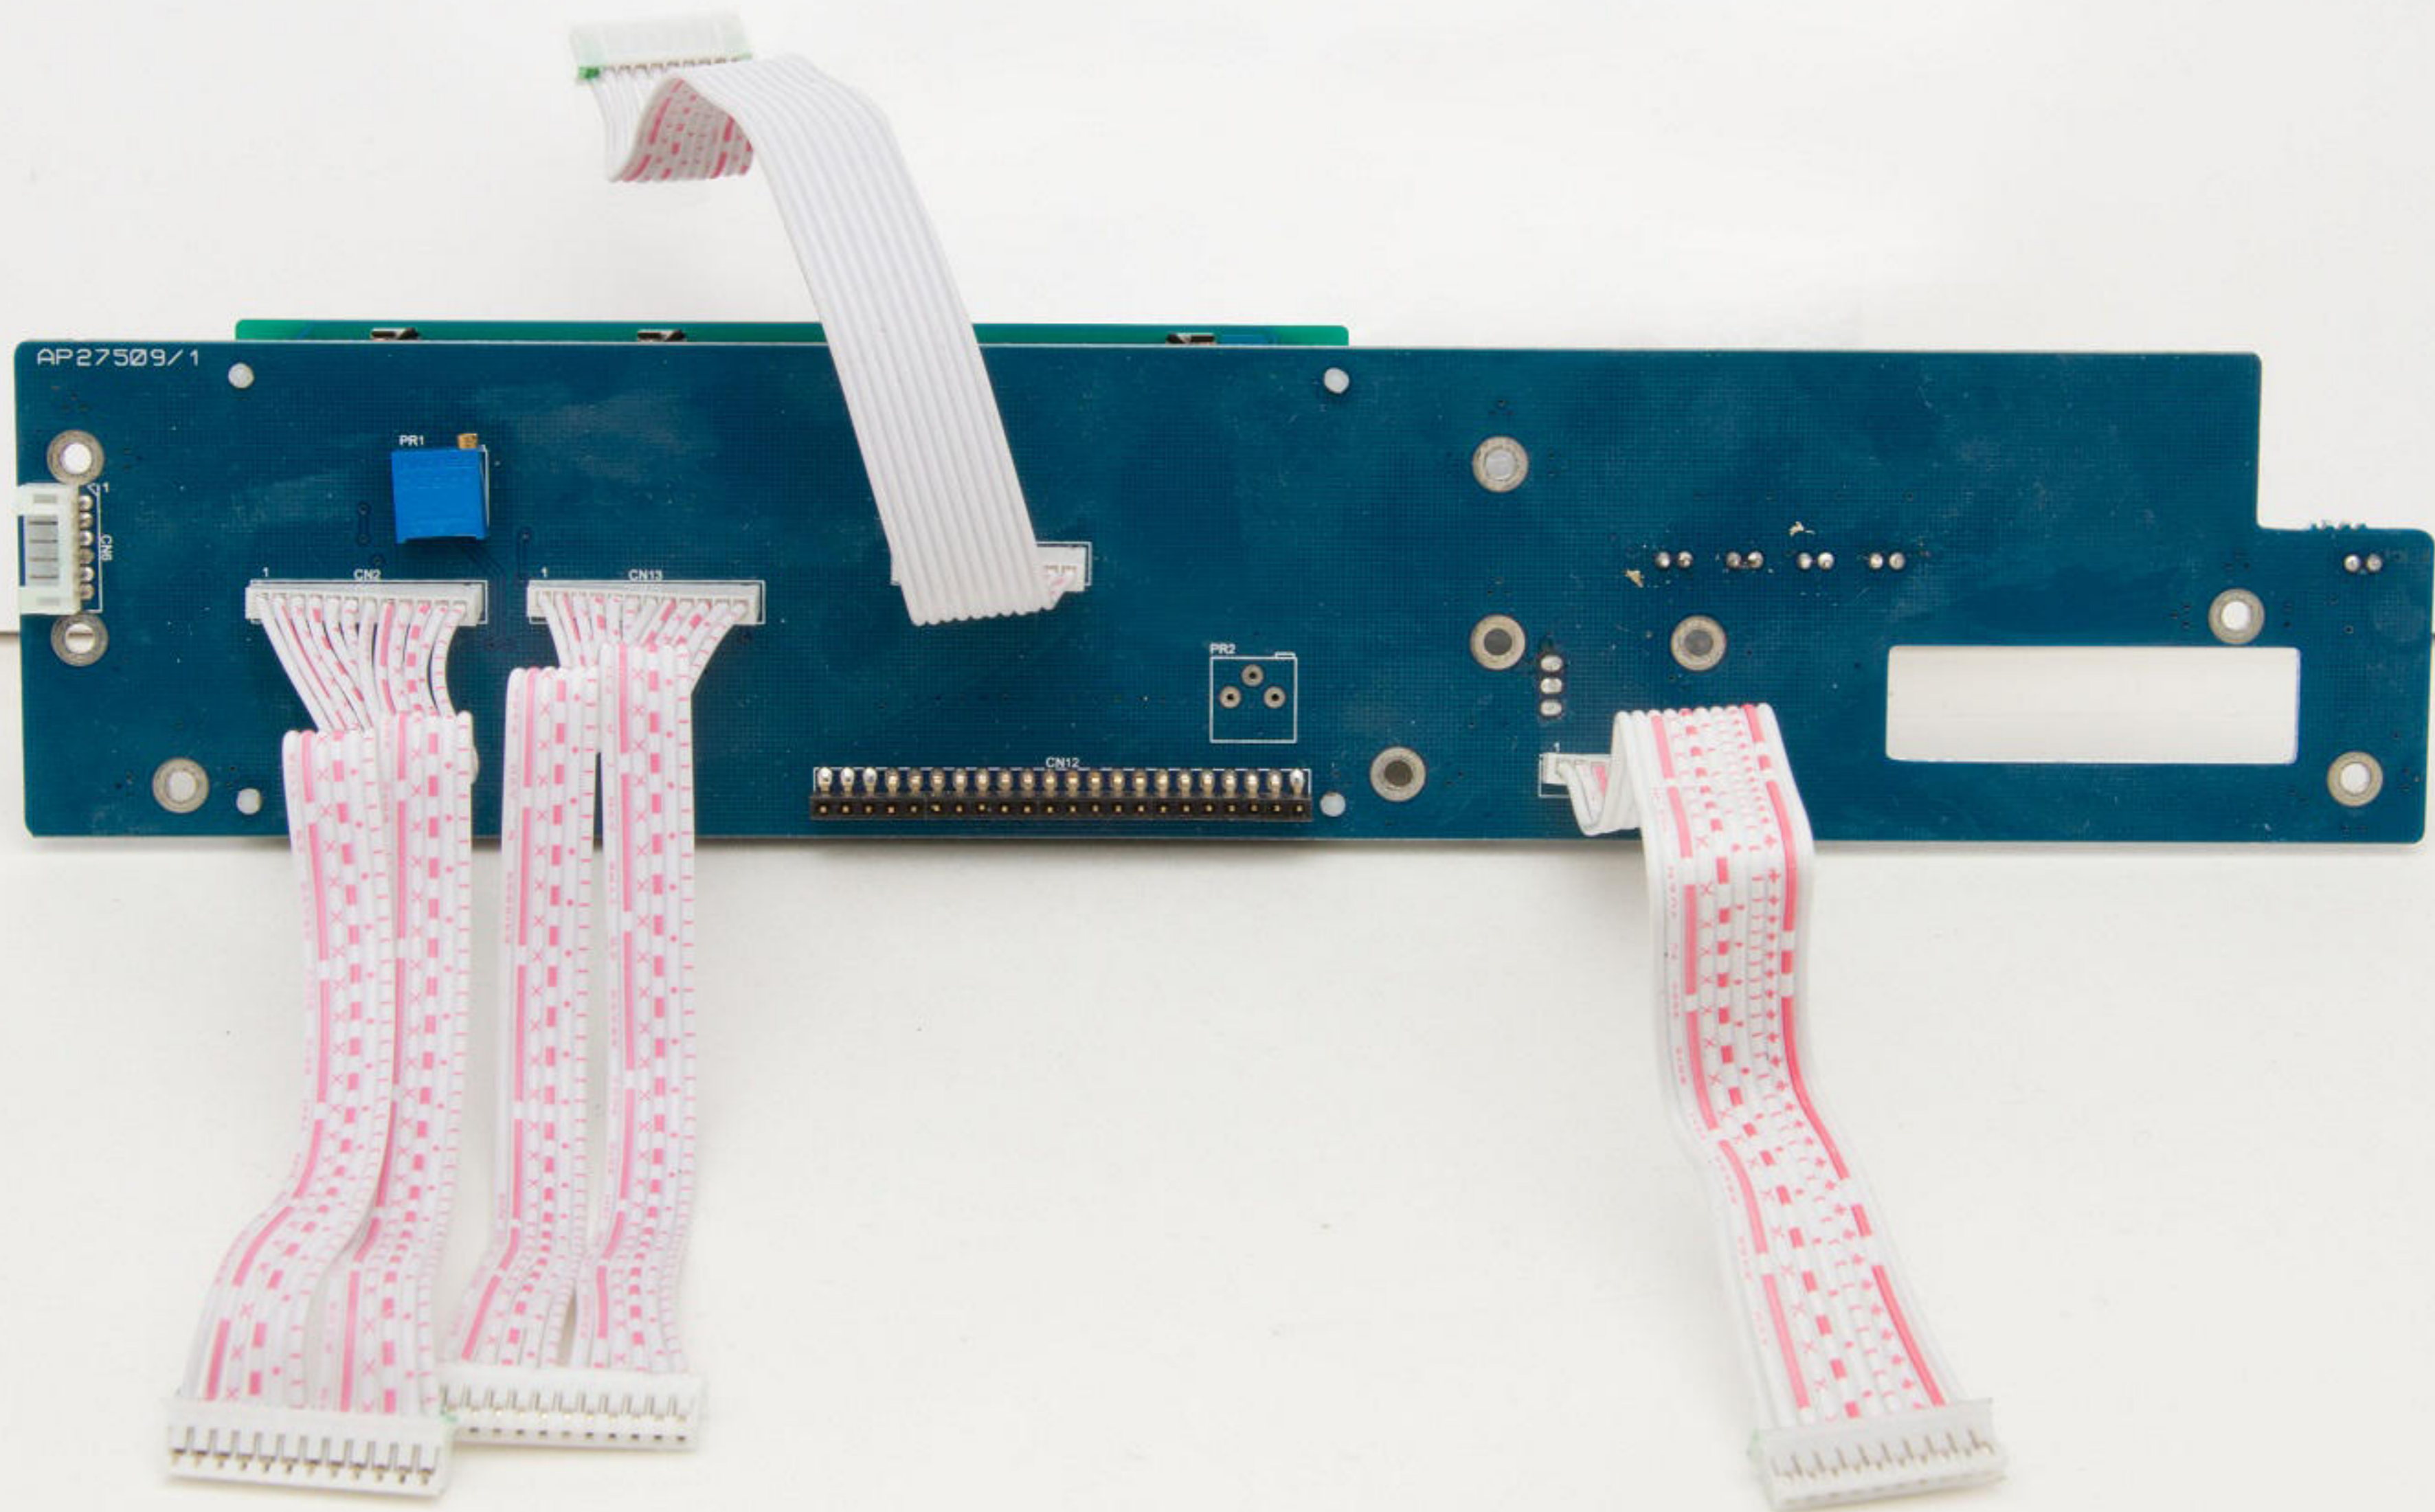

VI 3010S
S&S-VI99

TIAL 250V

PTL6651N-5uF9-AC
P/N:00097-1286-000C
DATE:2011-09-09 WSK

Cambridge Audio
© Copyright 2011

AP27509/1

P1
C57
C58
R88
R101
Q10
R81
R80
C92
R66
R85
C40
R83
R84
R103
R139
R89

0097-1249-0000
2011-09-06