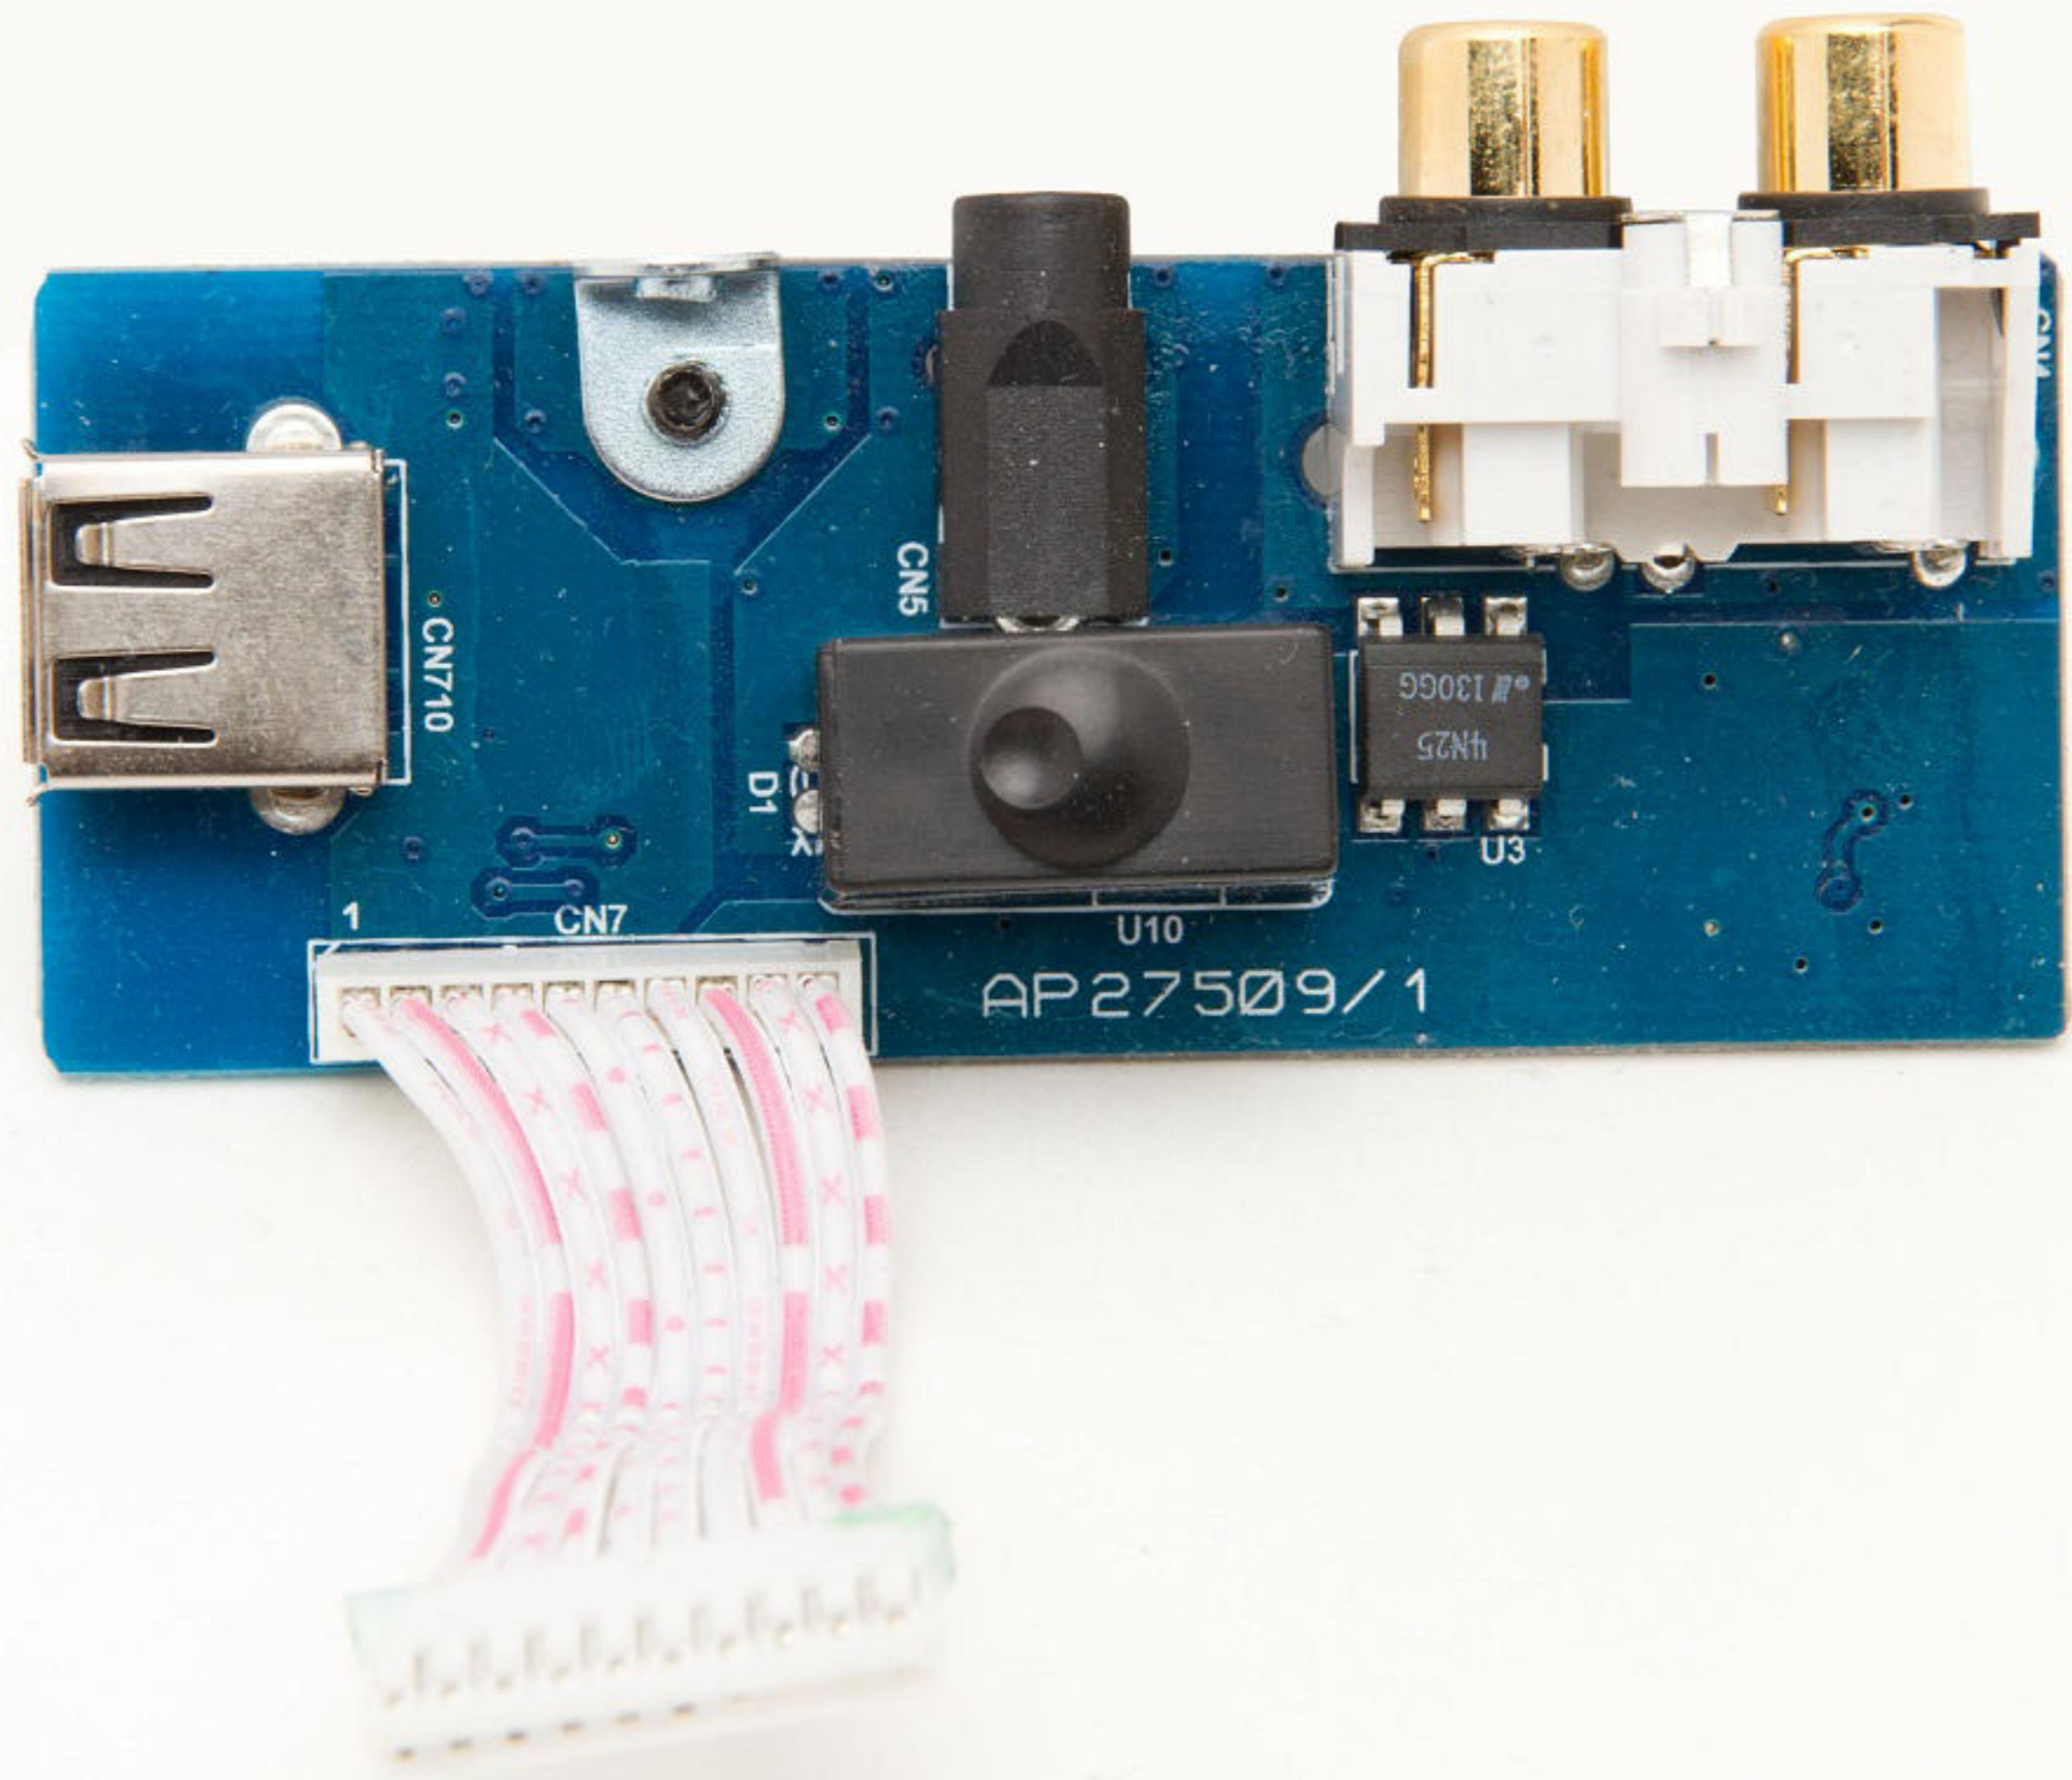

VI 3010S
S&S-VI99

TIAL 250V

PTL6651N-5uF9-AC
P/N:00097-1286-000C
DATE:2011-09-09 WSK

Cambridge Audio
© Copyright 2011

AP27509/1

P1
C57
C58
R88
R101
Q10
R81
R80
C92
R66
R85
C40
R83
R84
R103
R139
R89

0097-1249-0000
2011-09-06