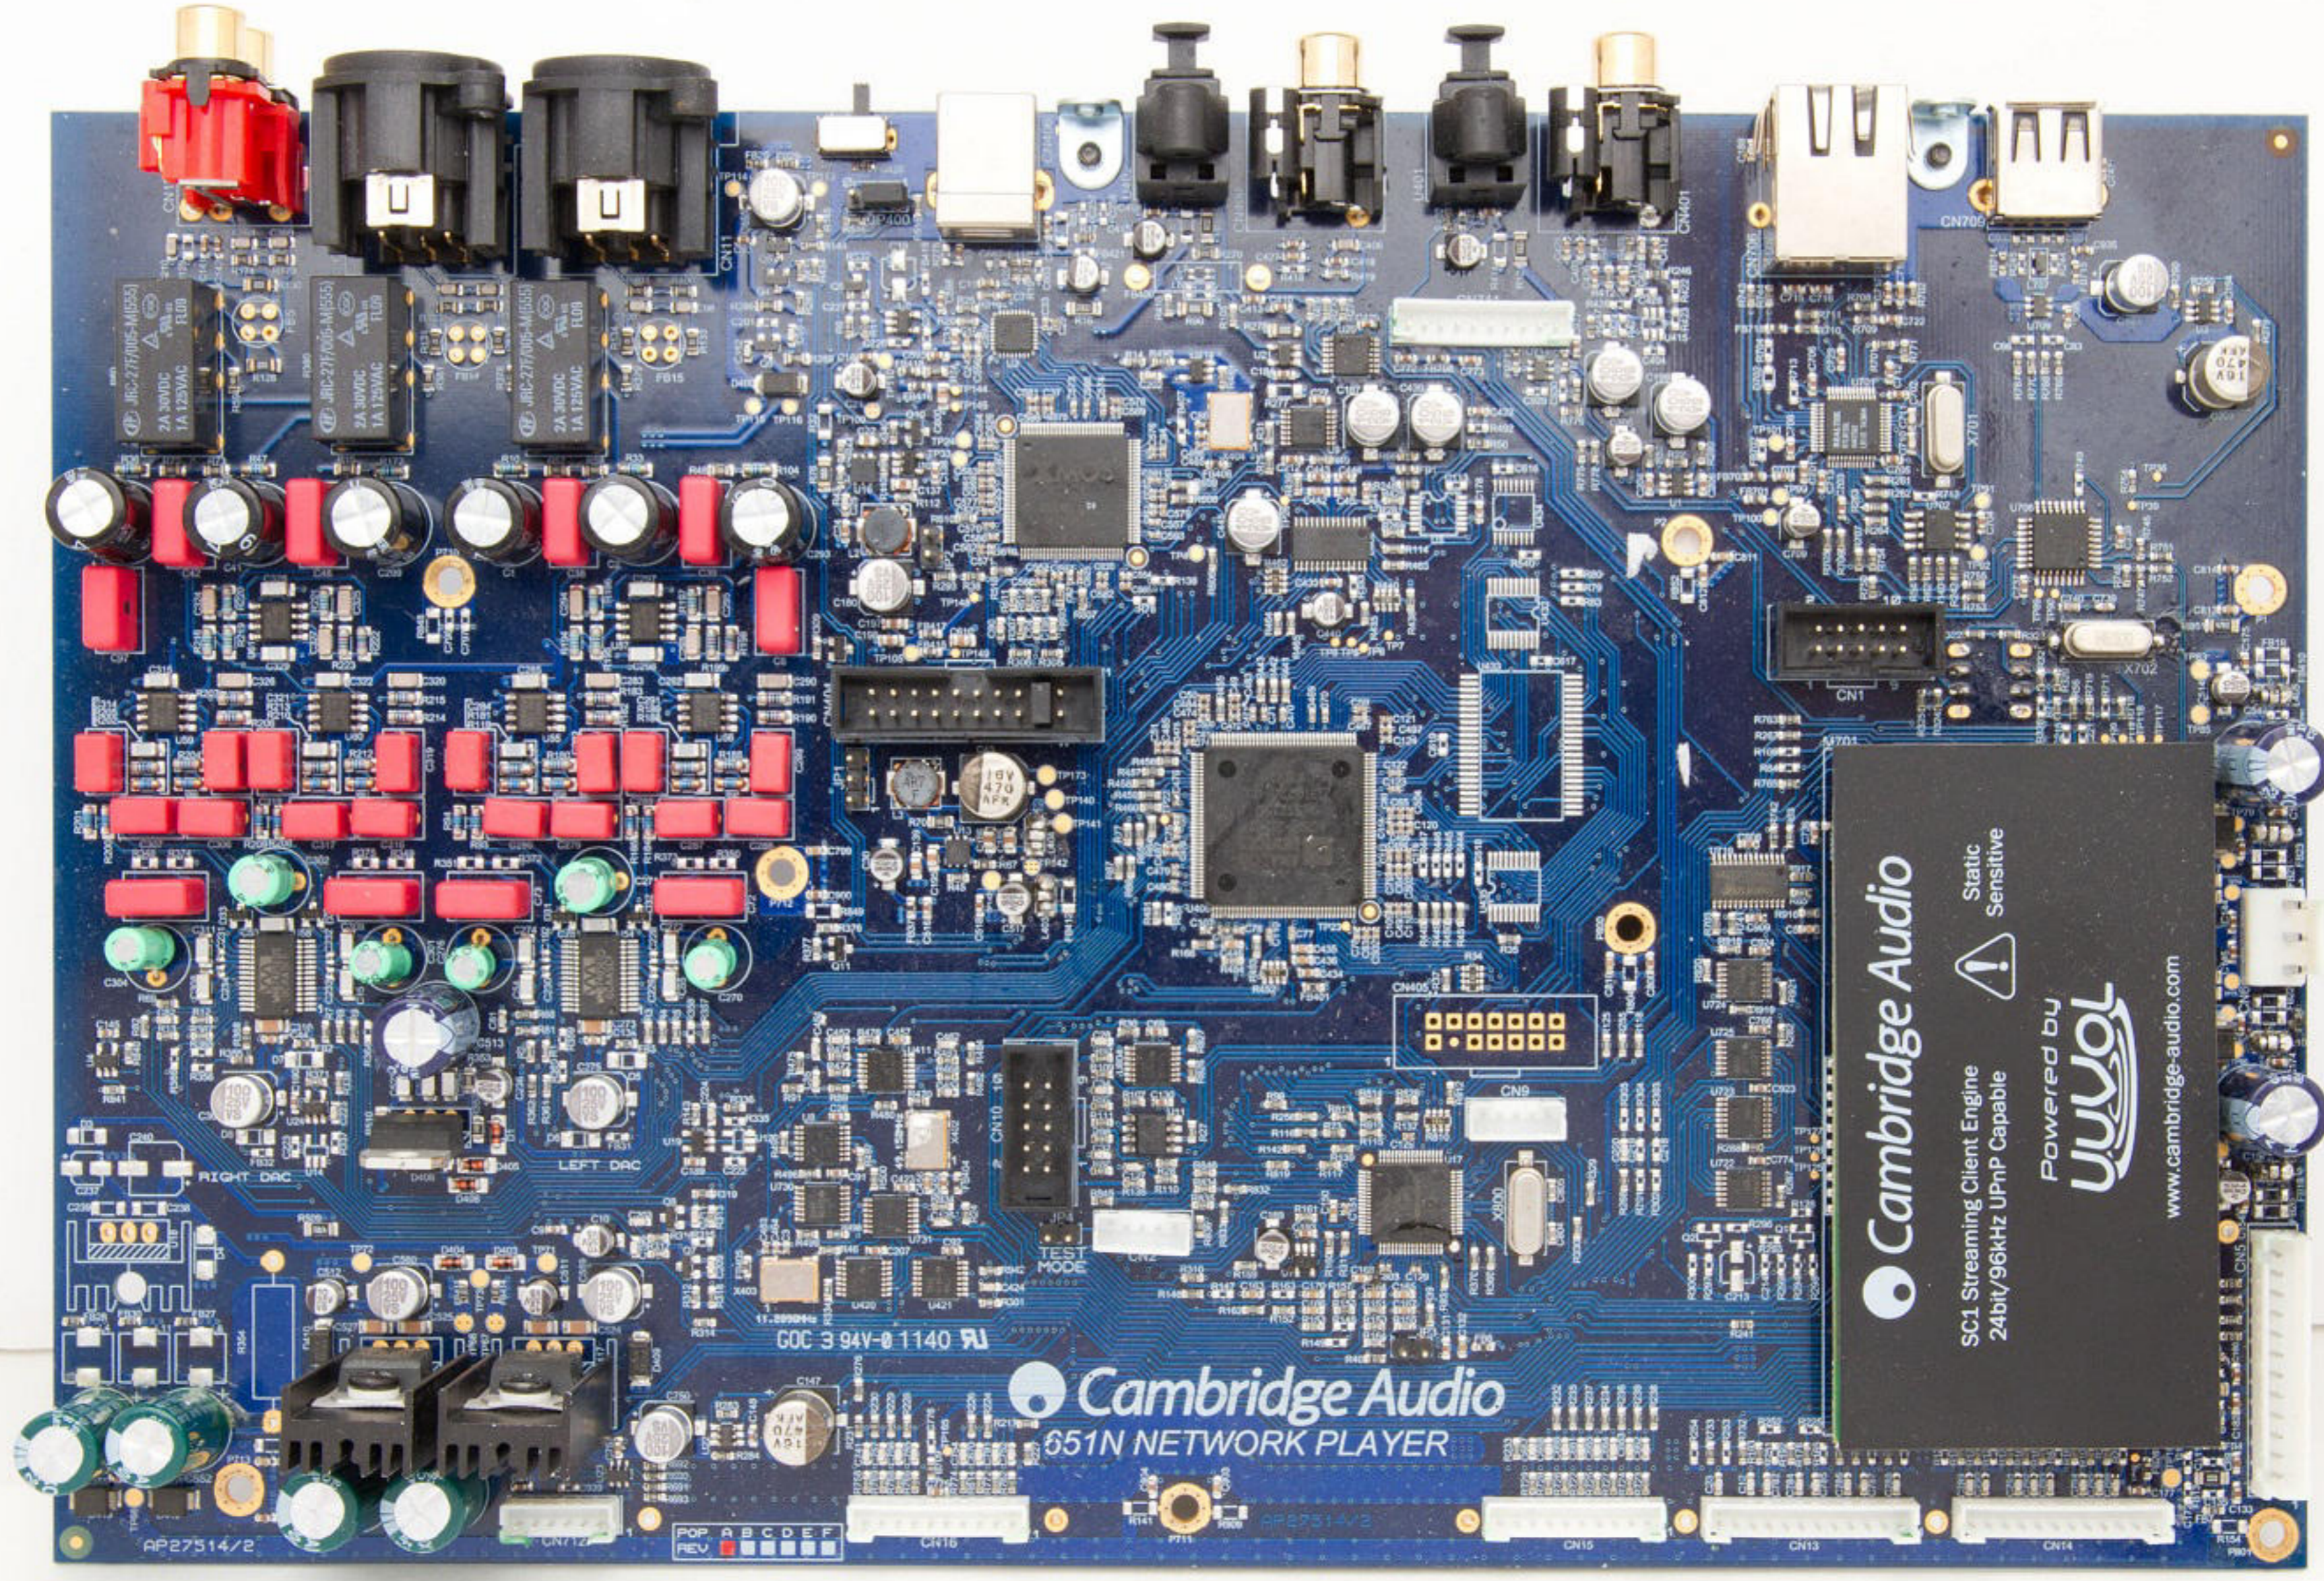

POP A B C D E F
REV

AP27514/2

AP27509/1

GOC 3 94V-0 1140

AP27514/2

bridge Audio
LANSHENG
LS1130,LS1140
E315523 U-0

Cambridge Audio
© Copyright 2011

LIANSHENG
LS1130, LS1140
E315523 U-0

VI 3010S
S&S-VI99

TIAL 250V

PTL6651N-5uF9-AC
P/N:00097-1286-000C
DATE:2011-09-09 WSK

Cambridge Audio
© Copyright 2011

AP27509/1

P1
C57
C58
R88
R101
Q10
R81
R80
C92
R66
R85
C40
R83
R84
R103
R139
R89

0097-1249-0000
2011-09-06

© Cambridge Audio 2011
Audio Partnership Plc

C74
R100

P2
C75
C76
R106

AP27509/1

CN705

Cambridge Audio

SC1 Streaming Client Engine
24bit/96kHz UPnP Capable

Powered by
UUVOL

www.cambridge-audio.com

Static Sensitive

Cambridge Audio
651N NETWORK PLAYER

GOC 3 94V-0 1140

AP27514/2

POP REV A B C D E F

CN1

R52
00Lh
C3