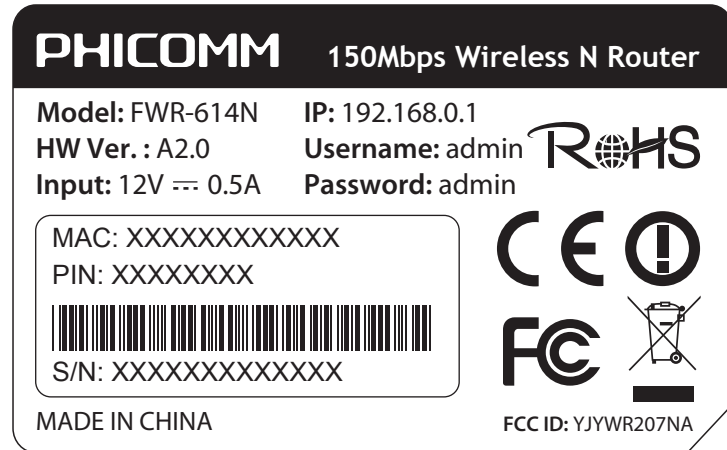

MAC: XXXXXXXX  
 PIN: XXXXXXXX  
 S/N: XXXXXXXXXXXXXXXX  
 FCC ID: YJYWR207NA  
 CODE 128

**PHICOMM** 150Mbps Wireless N Router

Model: FWR-614N	IP: 192.168.0.
HW Ver.: A2.0	Username: admin
Input: 12V m 0.5A	Password: admin

MAC: XXXXXXXXXXXXX  
PIN: XXXXXXXX  
S/N: XXXXXXXXXXXXX

MADE IN CHINA

CE, RoHS, FCC, and other regulatory logos.

This device complies with part 15 of the FCC Rules. Operation is subject to the following two conditions: (1) This device may not cause harmful interference, and (2) this device must accept any interference received, including interference that may cause undesired operation.

MAC: XXXXXXXXX

PIN: XXXXXXXXX

S/N: XXXXXXXXXXXXXXXXX

FCC ID: YJYWR207NA

CODE 128

**PHICOMM** 150Mbps Wireless Router  
Model: PWR-430N IP: 192.168.0.1  
Web Site: A23 Username: admin  
Input: 120V~0.5A Password: admin  
MAC: XXXXXXXXXXXX  
PIN: XXXXXXXX  
SN: XXXXXXXXXXXX  
MADE IN CHINA