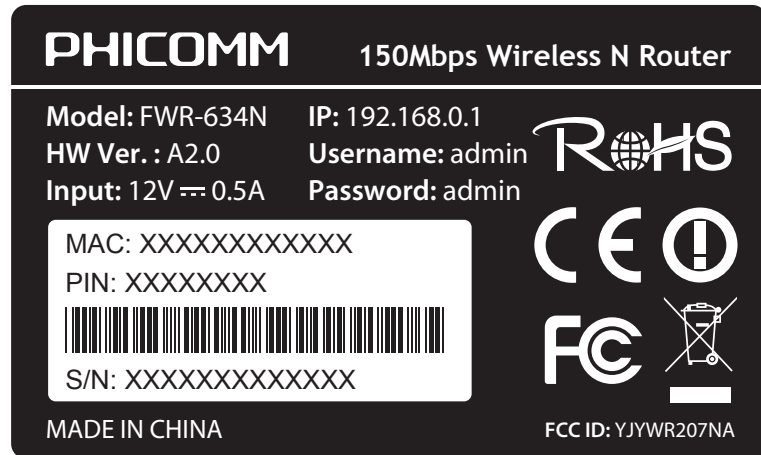

MAC: XXXXXXXX  
 PIN: XXXXXXXX  
 S/N: XXXXXXXXXXXXXXXX  
 FCC ID: YJYWR207NA  
 CODE 128

**PHICOMM** 150Mbps Wireless N Router

Model: FWR-614N	IP: 192.168.0.
HW Ver.: A2.0	Username: admin
Input: 12V m 0.5A	Password: admin

MAC: XXXXXXXXXXXXX  
PIN: XXXXXXXX  
S/N: XXXXXXXXXXXXX

MADE IN CHINA

CE, RoHS, FCC, and other regulatory logos.

This device complies with part 15 of the FCC Rules. Operation is subject to the following two conditions: (1) This device may not cause harmful interference, and (2) this device must accept any interference received, including interference that may cause undesired operation.

MAC: XXXXXXXXX

PIN: XXXXXXXXX

S/N: XXXXXXXXXXXXXXXXX

FCC ID: YJYWR207NA

CODE 128

**PHICOMM** 150Mbps Wireless Router  
Model: PWR-430N IP: 192.168.0.1  
Web Site: A23 Username: admin  
Input: 120V~0.5A Password: admin  
MAC: XXXXXXXXXXXX  
PIN: XXXXXXXX  
SN: XXXXXXXXXXXX  
MADE IN CHINA