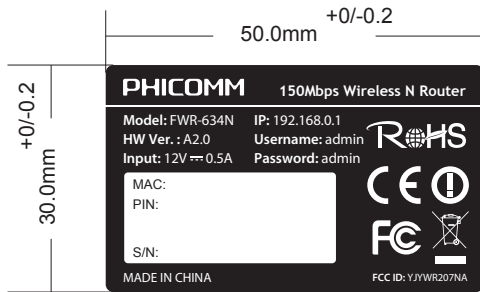

MAC: XXXXXXXX  
 PIN: XXXXXXXX  
 S/N: XXXXXXXXXXXXXXXX  
 FCC ID: YJYWR207NA  
 CODE 128

**PHICOMM** 150Mbps Wireless N Router

Model: FWR-614N	IP: 192.168.0.
HW Ver.: A2.0	Username: admin
Input: 12V m 0.5A	Password: admin

MAC: XXXXXXXXXXXXX  
PIN: XXXXXXXX  
S/N: XXXXXXXXXXXXX

MADE IN CHINA

CE, RoHS, FCC, and other regulatory logos.

This device complies with part 15 of the FCC Rules. Operation is subject to the following two conditions: (1) This device may not cause harmful interference, and (2) this device must accept any interference received, including interference that may cause undesired operation.

MAC: XXXXXXXXX

PIN: XXXXXXXXX

S/N: XXXXXXXXXXXXXXXXX

FCC ID: YJYWR207NA

CODE 128

**PHICOMM** 150Mbps Wireless Router  
Model: PWR-430N IP: 192.168.0.1  
Web Site: A23 Username: admin  
Input: 120V~0.5A Password: admin  
MAC: XXXXXXXXXXXX  
PIN: XXXXXXXX  
SN: XXXXXXXXXXXX  
MADE IN CHINA