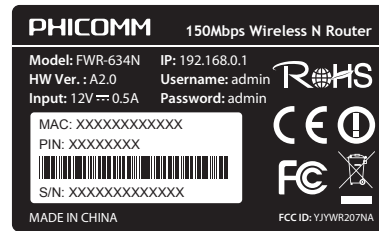

MAC: XXXXXXXX  
 PIN: XXXXXXXX  
 S/N: XXXXXXXXXXXXXXXX  
 FCC ID: YJYWR207NA  
 CODE 128

**PHICOMM** 150Mbps Wireless N Router

Model: FWR-614N	IP: 192.168.0.
HW Ver.: A2.0	Username: admin
Input: 12V m 0.5A	Password: admin

MAC: XXXXXXXXXXXXX  
PIN: XXXXXXXX  
S/N: XXXXXXXXXXXXX

MADE IN CHINA

CE, RoHS, FCC, and other regulatory logos.

This device complies with part 15 of the FCC Rules. Operation is subject to the following two conditions: (1) This device may not cause harmful interference, and (2) this device must accept any interference received, including interference that may cause undesired operation.

MAC: XXXXXXXXX

PIN: XXXXXXXXX

S/N: XXXXXXXXXXXXXXXXX

FCC ID: YJYWR207NA

CODE 128

**PHICOMM** 150Mbps Wireless Router  
Model: PWR-430N IP: 192.168.0.1  
Web Site: A23 Username: admin  
Input: 120V~0.5A Password: admin  
MAC: XXXXXXXXXXXX  
PIN: XXXXXXXX  
SN: XXXXXXXXXXXX  
MADE IN CHINA