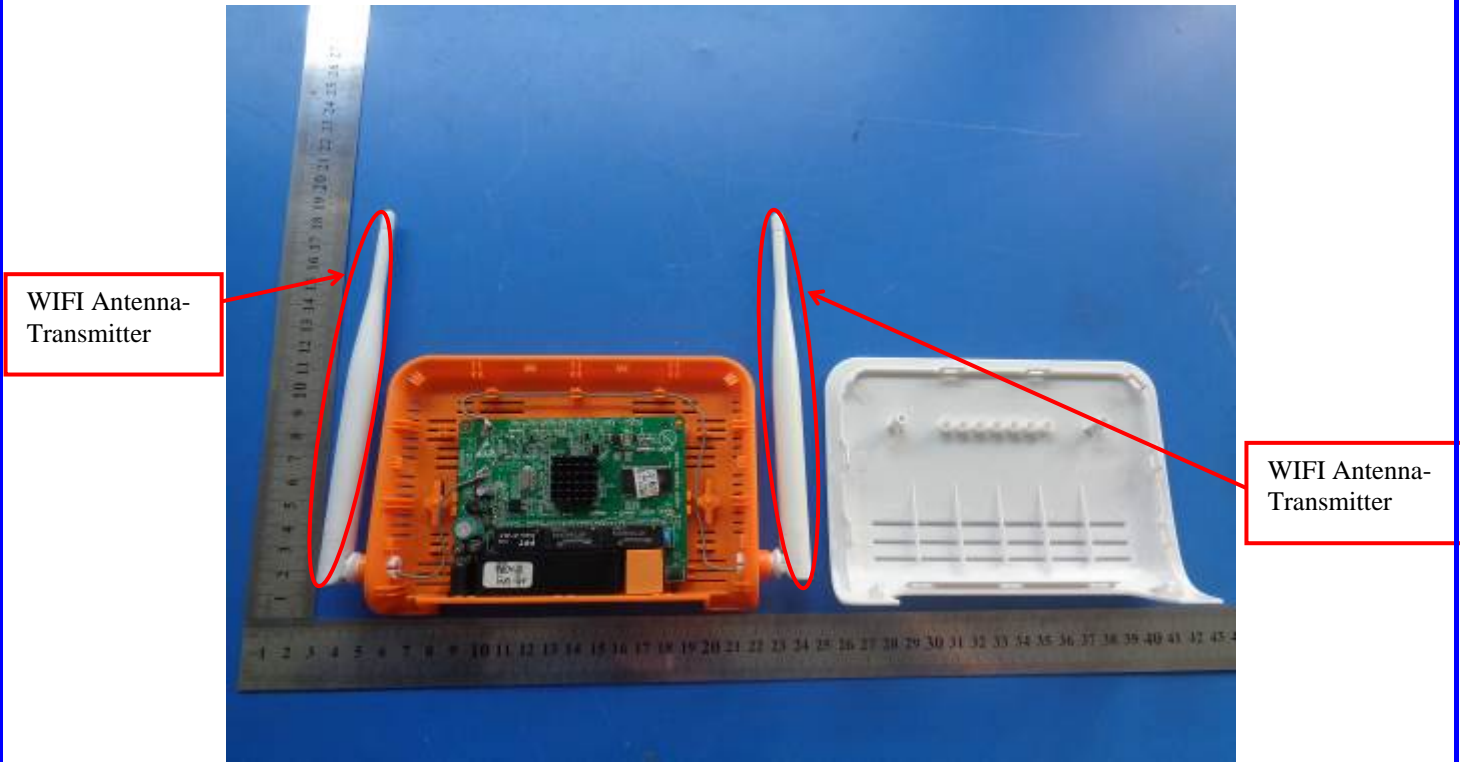

Annex B.ii. Photograph 2: EUT Internal Photo

EUT – Uncover Front View 1

EUT – Uncover Front View 2

SIEMIC, INC.

Title: EMC Test Report for Wireless router
Main Model: FIR302B
Serial Model: FIR300B
To: FCC Part 15 Subpart B Class B: 2013 , ANSI C63.4:2009

Report No.: 14050026-FCC-E
Issue Date: June 09, 2014
Page: 27 of 35
www.siemic.com.cn

EUT – PCB Front View

EUT – PCB Rear View