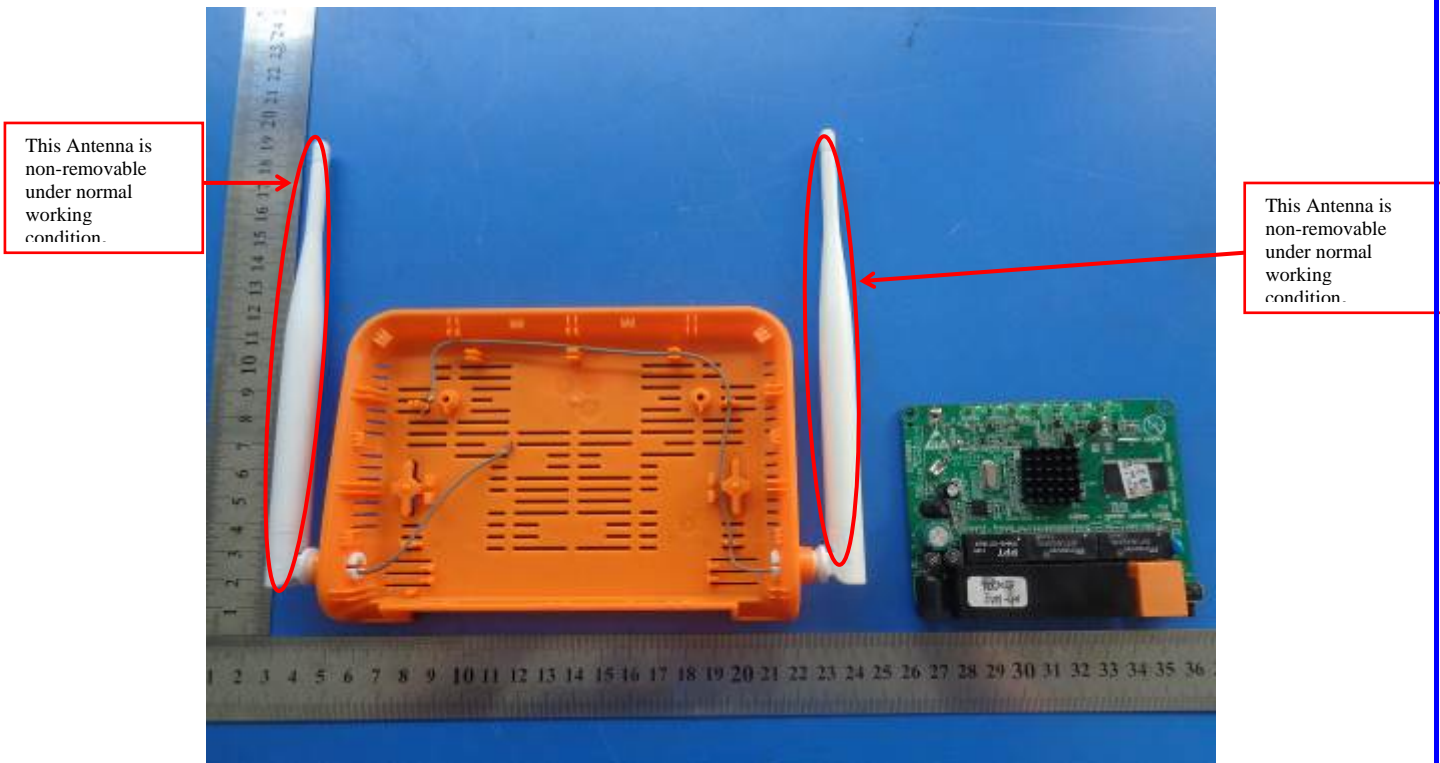

Annex B.ii. Photograph 2: EUT Internal Photo

EUT – Uncover Front View 1

EUT – Uncover Front View 2

SIEMIC, INC.

Title: EMC Test Report for Wireless router
Main Model: FIR302B
Serial Model: FIR300B
To: FCC Part 15 Subpart B Class B: 2013 , ANSI C63.4:2009

Report No.: 14050026-FCC-E
Issue Date: June 09, 2014
Page: 27 of 35
www.siemic.com.cn

EUT – PCB Front View

EUT – PCB Rear View