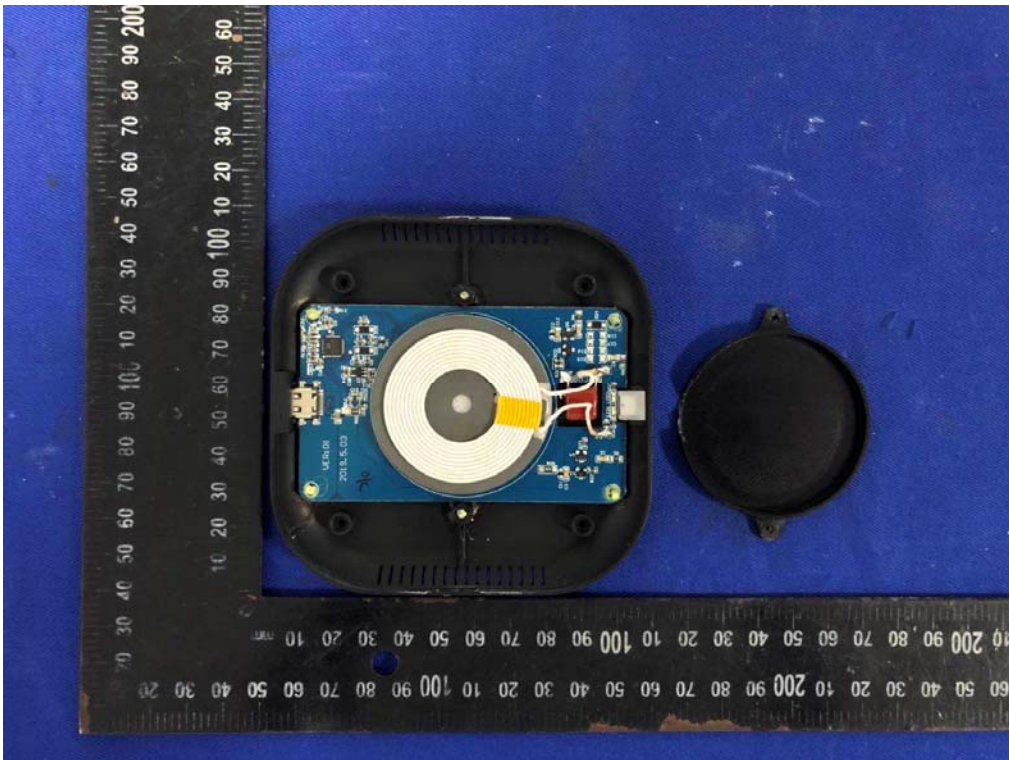

**Internal Photos**

M/N: 08499PG

**Internal Photos**

M/N: 08499PG

**Internal Photos**

M/N: 08499PG

Coil  
Antenna