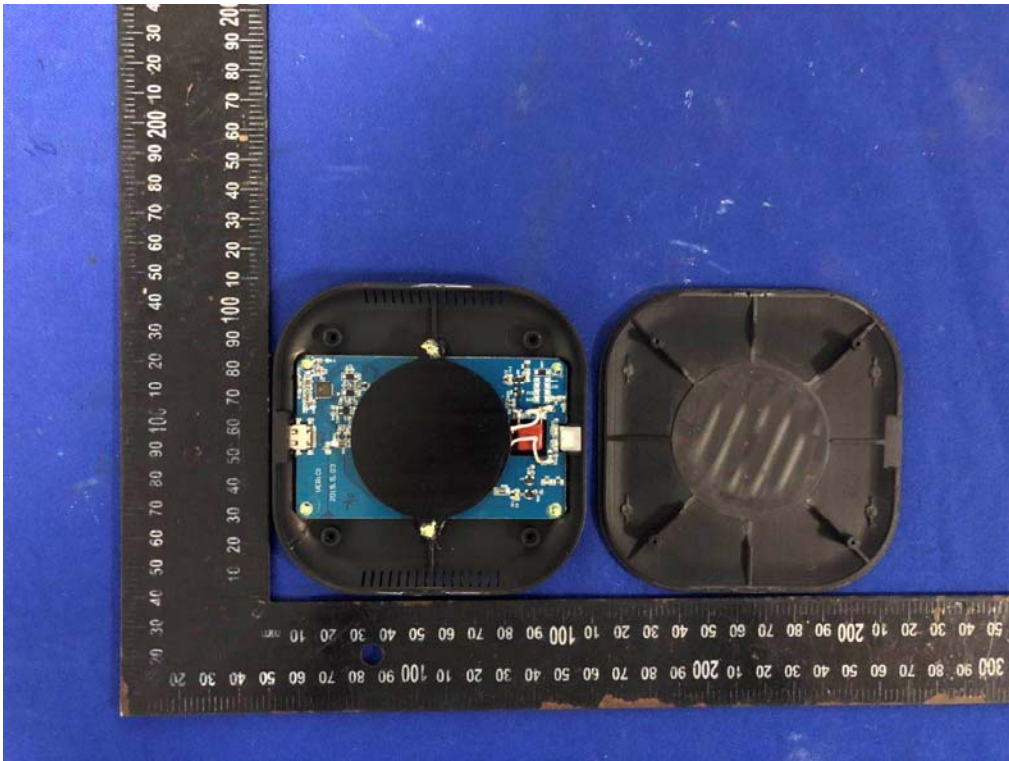

**Internal Photos**

M/N: 08499PG

**Internal Photos**

M/N: 08499PG

**Internal Photos**

M/N: 08499PG

Coil  
Antenna