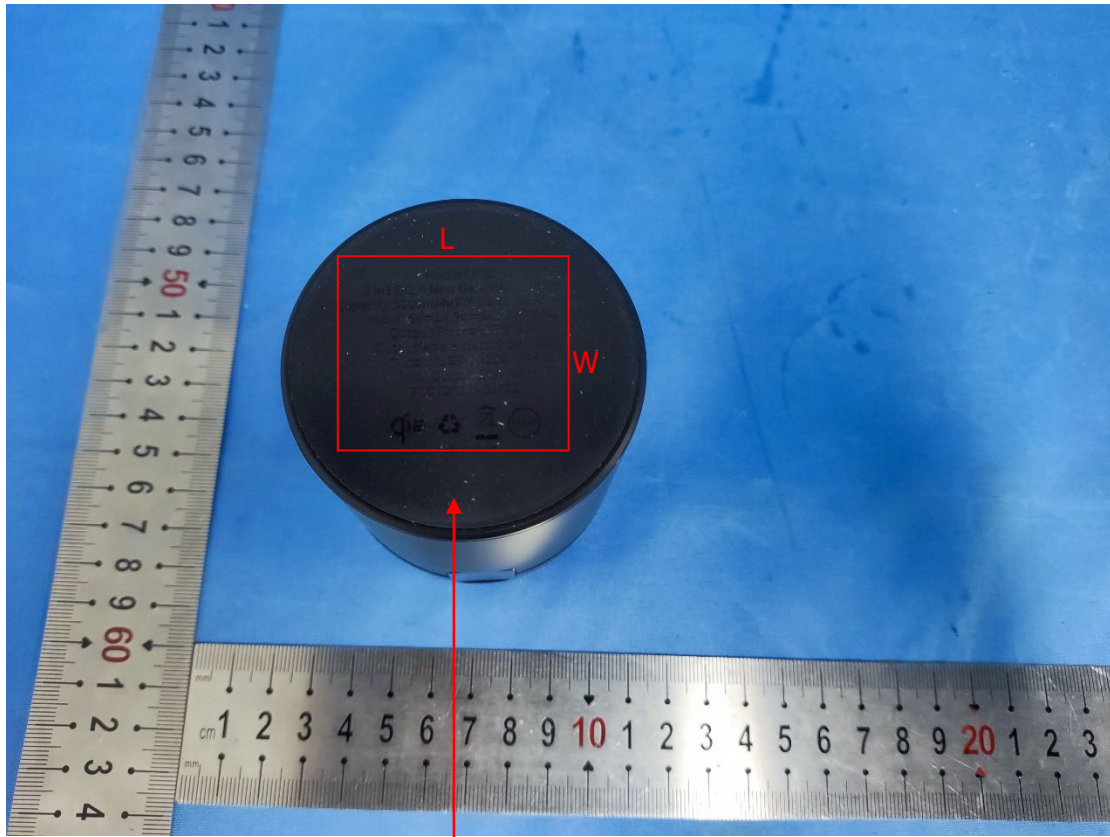

## Label

Size: R45mm

1. The label is silk-screen on the sample