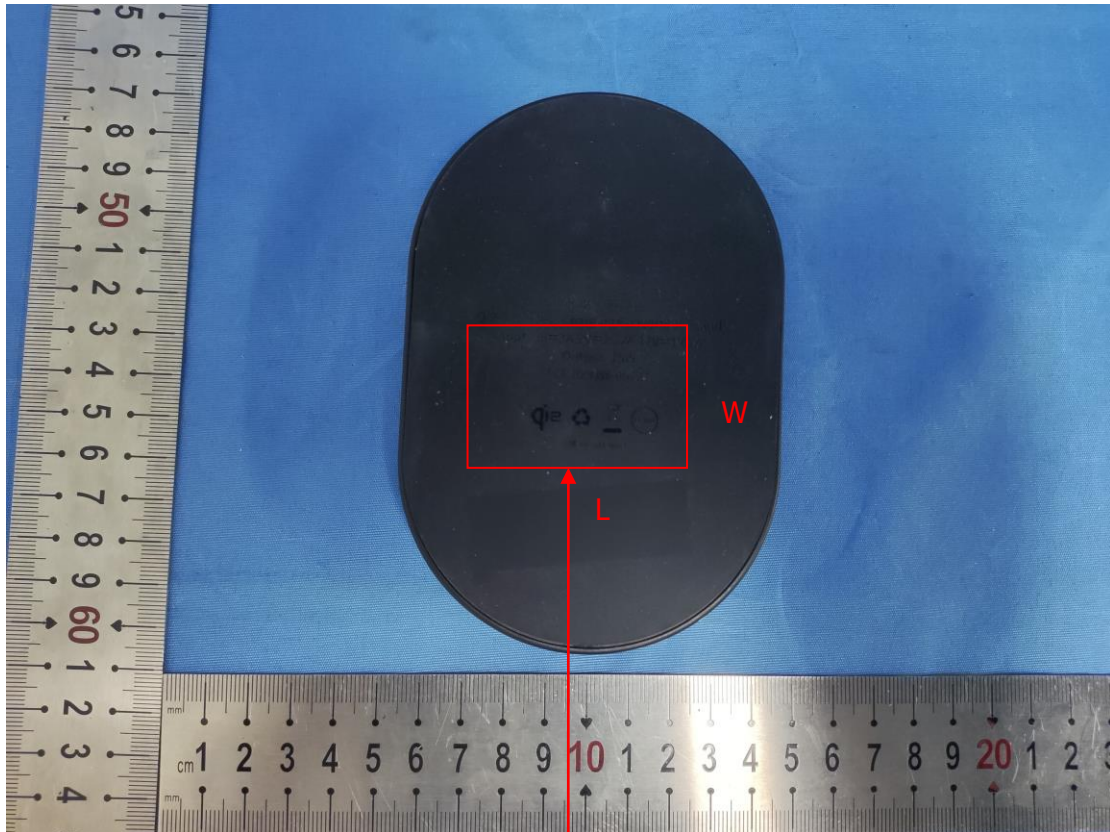

## Label

Qi2.0 Wireless Charging Convertible Stand

Model Name: 06721

FCC ID: YJW-06721

Size: L40mm \* W30mm

1. The label is silk-screen on the sample