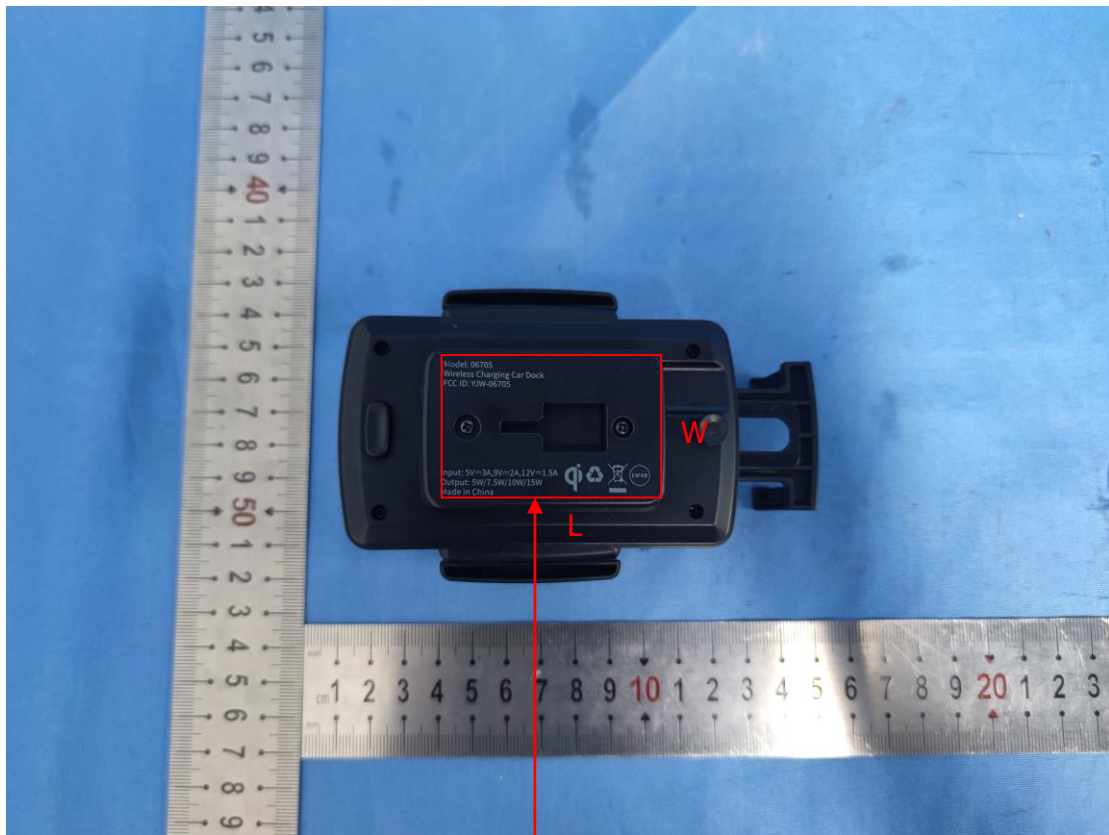

Label

Size: L50.7mm * W32.5mm

1. The label is silk-screen on the sample