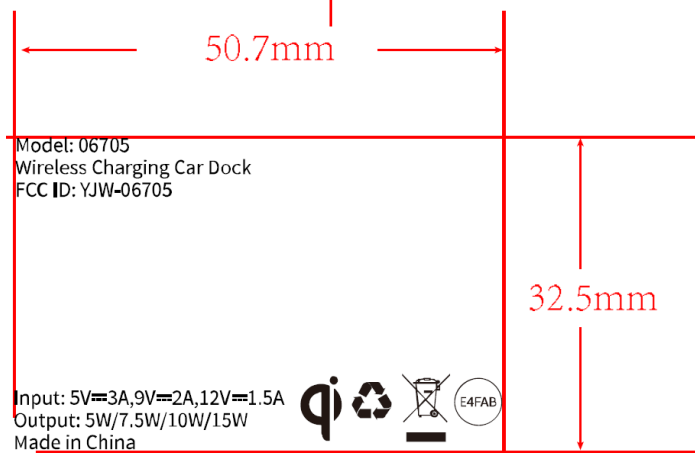

Label

Size: L50.7mm * W32.5mm

1. The label is silk-screen on the sample