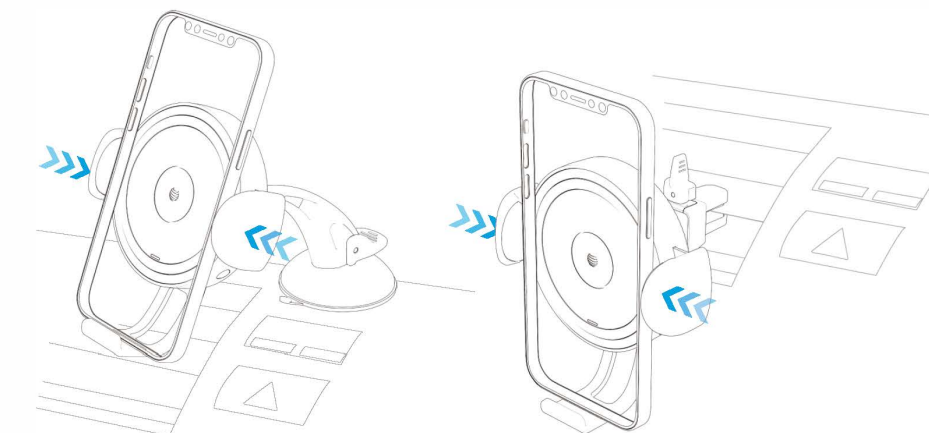

**15W Fast
Wireless Car Charger**

- Charges 40% faster on select devices than standard wireless chargers
- Motorized arms. Built-in motor to open and close arms to hold the phone
- Industry leading safety features, preventing overheating
- Input: 5VDC/2A; 9VDC/1.67A; 12VDC/1.5A
- Output: up to 15W on select devices
- Anti-slip ring for enhanced stability
- Includes universal vent mount, the suction mount, adjustable phone support, one car charger and one USB-A to USB-C™ cable