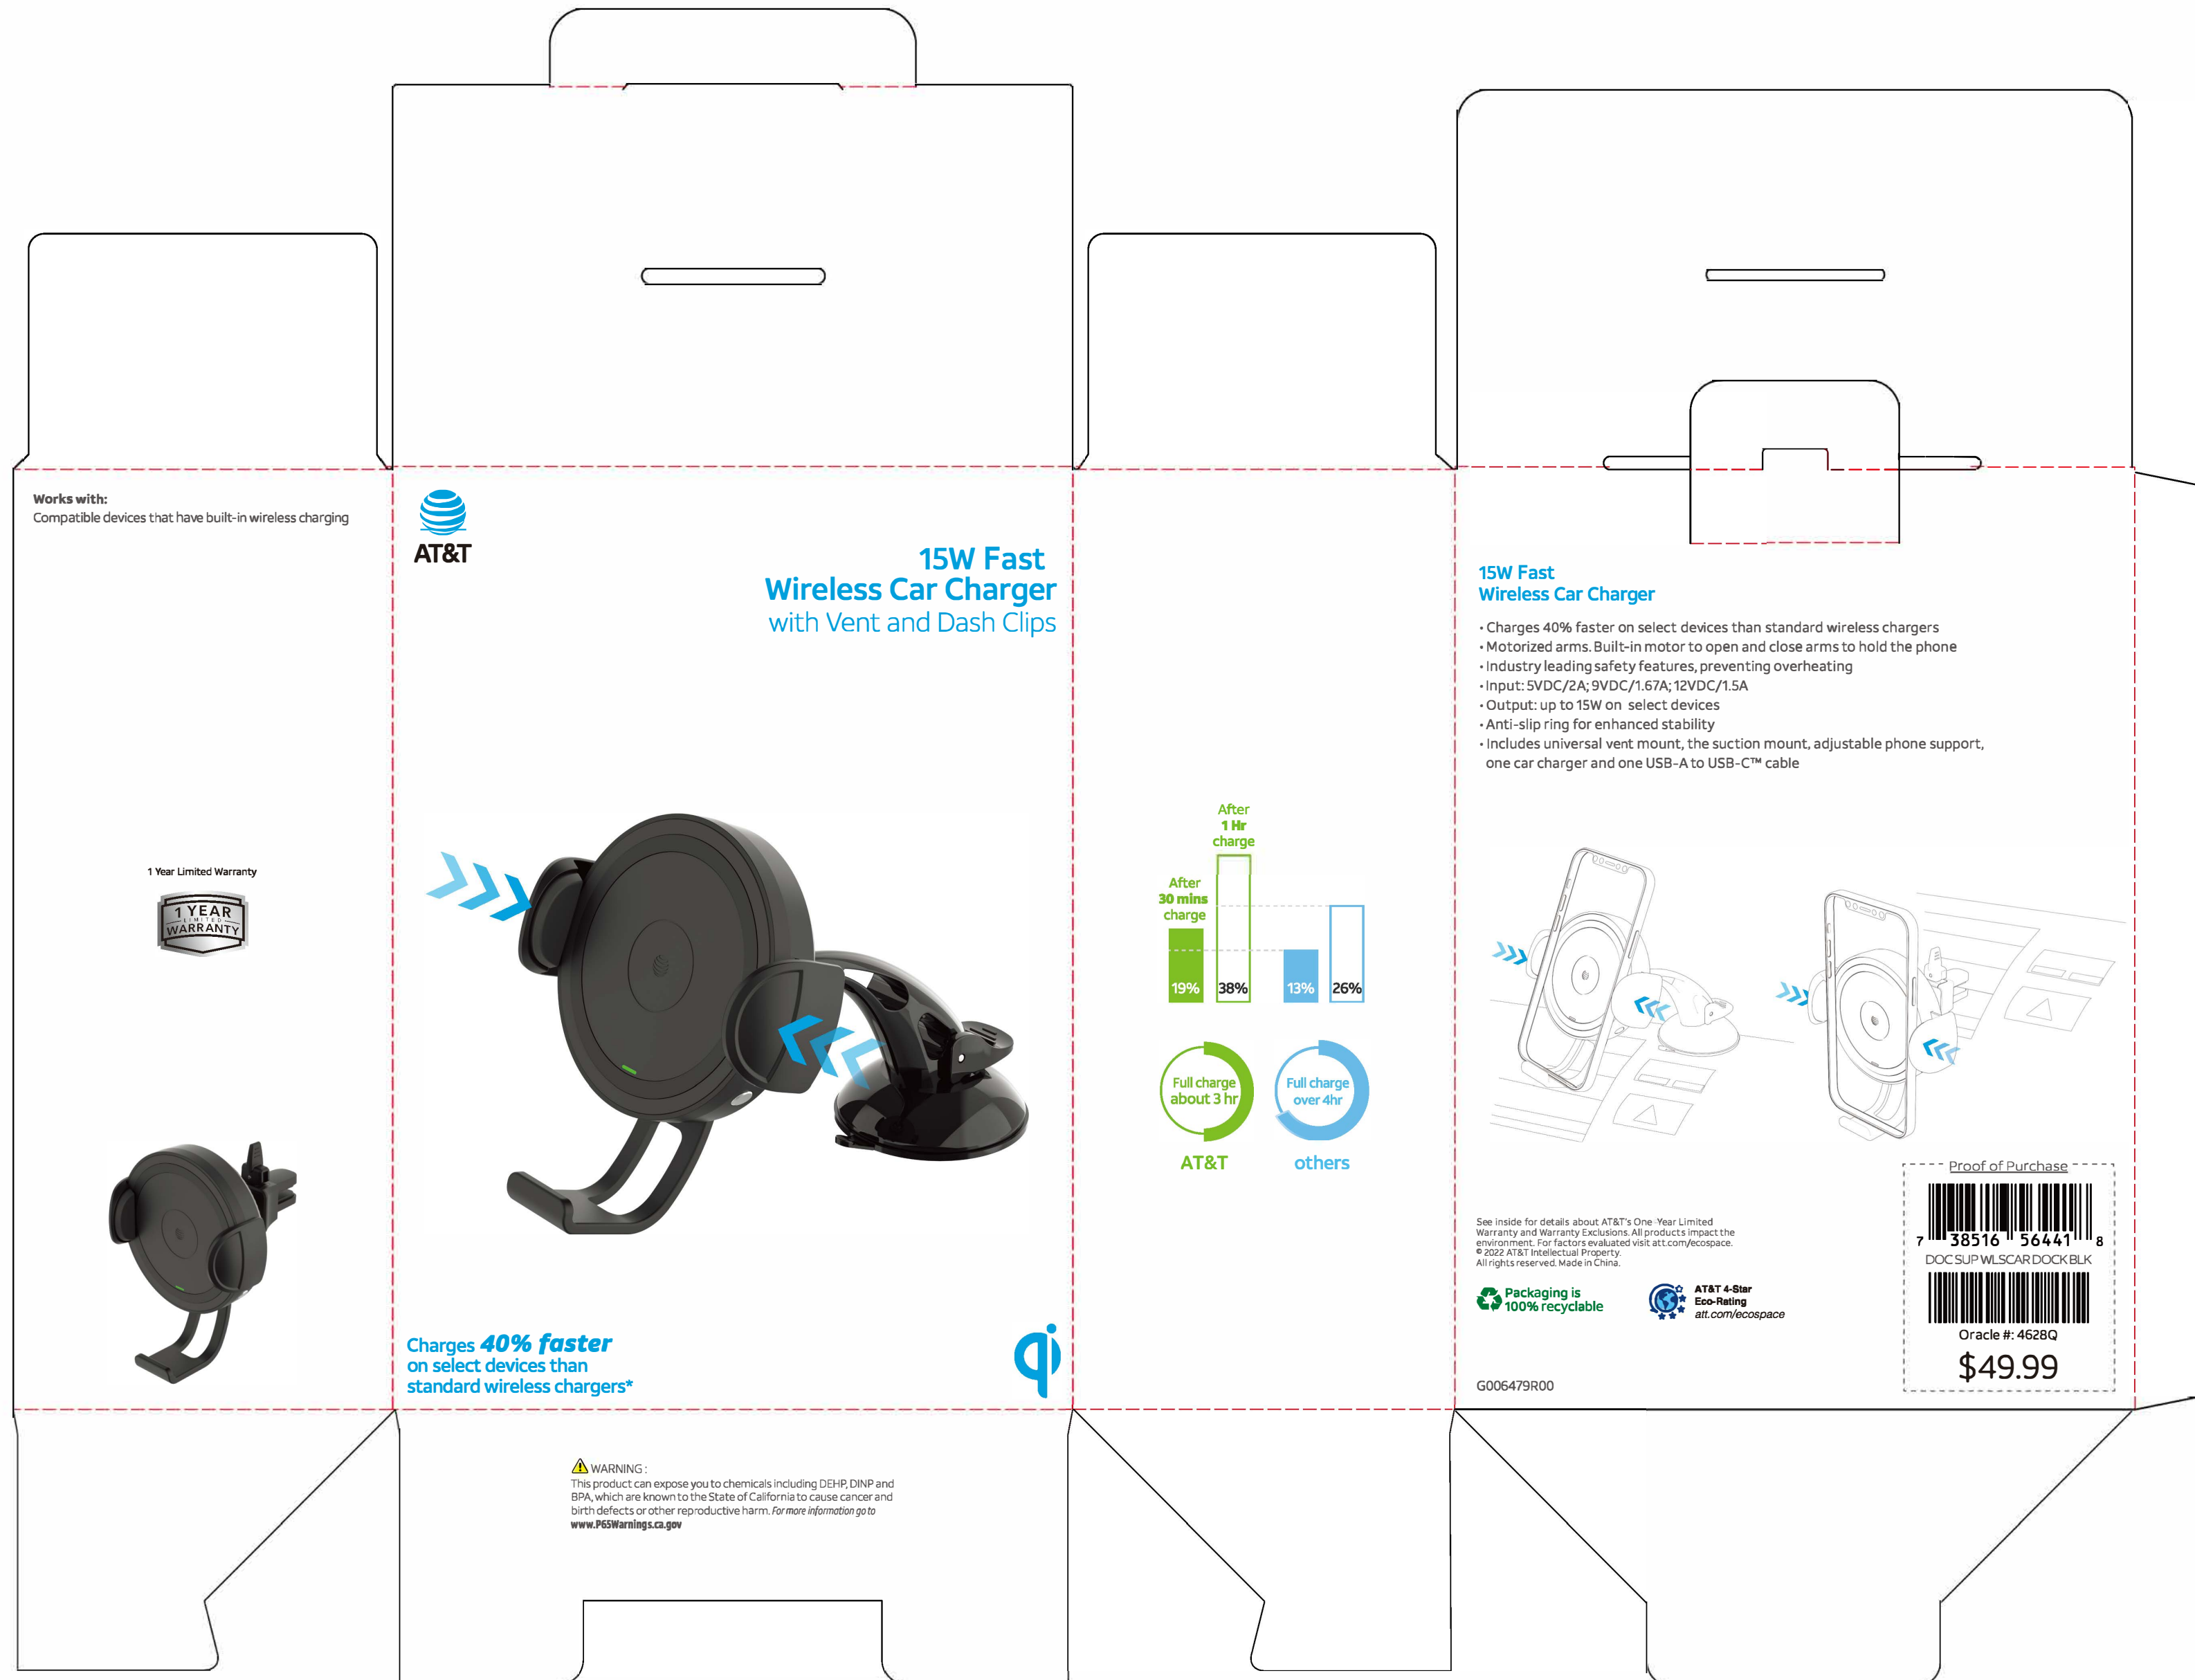

Dieline#: SCPCN0062
ATT Car Wireless Charger bundle
Size:130*73*180mm

Works with:
Compatible devices that have built-in wireless charging

**15W Fast
Wireless Car Charger**
with Vent and Dash Clips

1 Year Limited Warranty