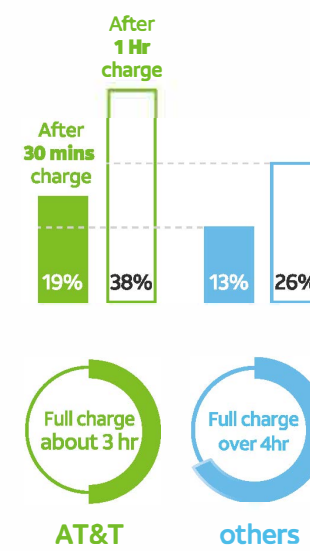

Dieline#: SCPCN0062
ATT Car Wireless Charger bundle
Size:130*73*180mm

Works with:
Compatible devices that have built-in wireless charging

**15W Fast
Wireless Car Charger**
with Vent and Dash Clips

1 Year Limited Warranty

Charges **40% faster**
on select devices than
standard wireless chargers*

**15W Fast
Wireless Car Charger**

- Charges 40% faster on select devices than standard wireless chargers
- Motorized arms. Built-in motor to open and close arms to hold the phone
- Industry leading safety features, preventing overheating
- Input: 5VDC/2A; 9VDC/1.67A; 12VDC/1.5A
- Output: up to 15W on select devices
- Anti-slip ring for enhanced stability
- Includes universal vent mount, the suction mount, adjustable phone support, one car charger and one USB-A to USB-C™ cable

Packaging is 100% recyclable

G006479R00

Proof of Purchase

7 38516 56441 8
DOC SUP W/LS CAR DOCK BLK
Oracle #: 4628Q
$49.99

WARNING:
This product can expose you to chemicals including DEHP, DINP and BPA, which are known to the State of California to cause cancer and birth defects or other reproductive harm. For more information go to www.P65Warnings.ca.gov