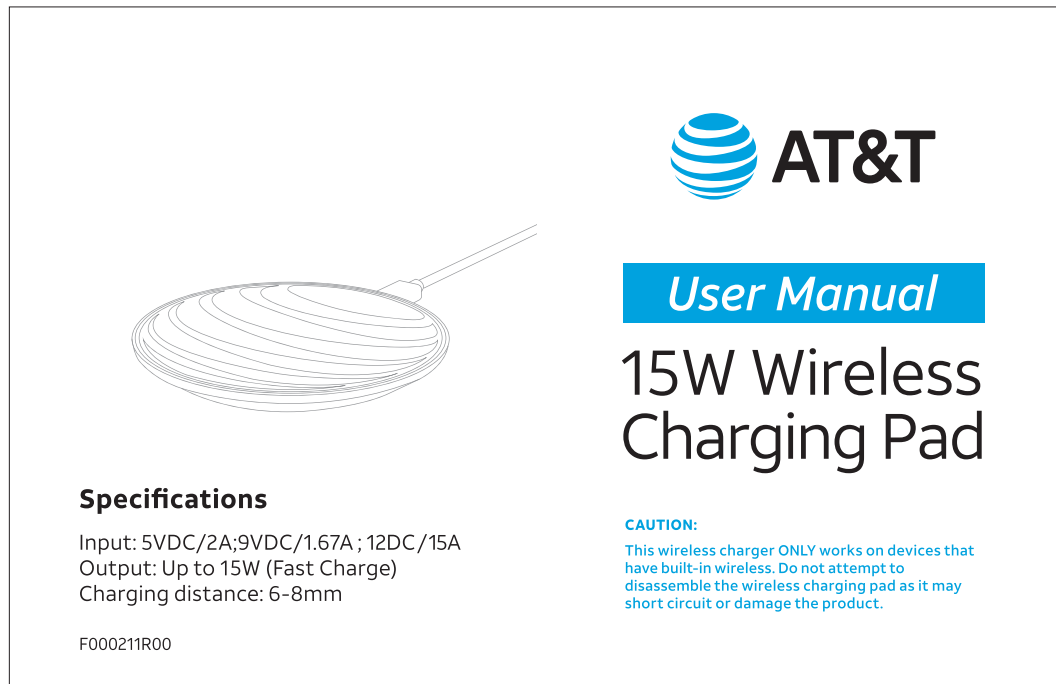

Product Model 产品型号	FC03A	Brand 品牌	SR03	Part number 物料编号	
Product Type 产品类	说明书	Description 描述		Job No. 图档编码	
Dimension 尺寸	130*90mm	Original Designer 原设计师		Date 日期	2020.04.22
Scale 比例	1:1	Technology 工艺	80g书纸双面印 3C+2C 对折	Verifying 审核	
Revision 版本号	1.0	Change description 版本变更描述			

140 mm x 90 mm, double side printed ■ 299C ■ K100 (Outside)

140 mm x 90 mm, double side printed ■ 299C ■ 1797C ■ K100 (Inside)

Using your Fast Wireless Charging Pad

- 1 Power up your Wireless Charging Pad using provided USB-C cable and power supply ONLY.
- 2 Place your Qi-enabled device on the Wireless Charging Pad with the screen facing up.

WARNING: Any metallic/conductive object between device and wireless charging pad will cause an ERROR (i.e. metallic plate)

Charging Indicator Light Status

- Red flashing light: ERROR, please re-position your device

- Blue light: CHARGING, lights up blue, flashes 3 times and goes off (device will remain charging)