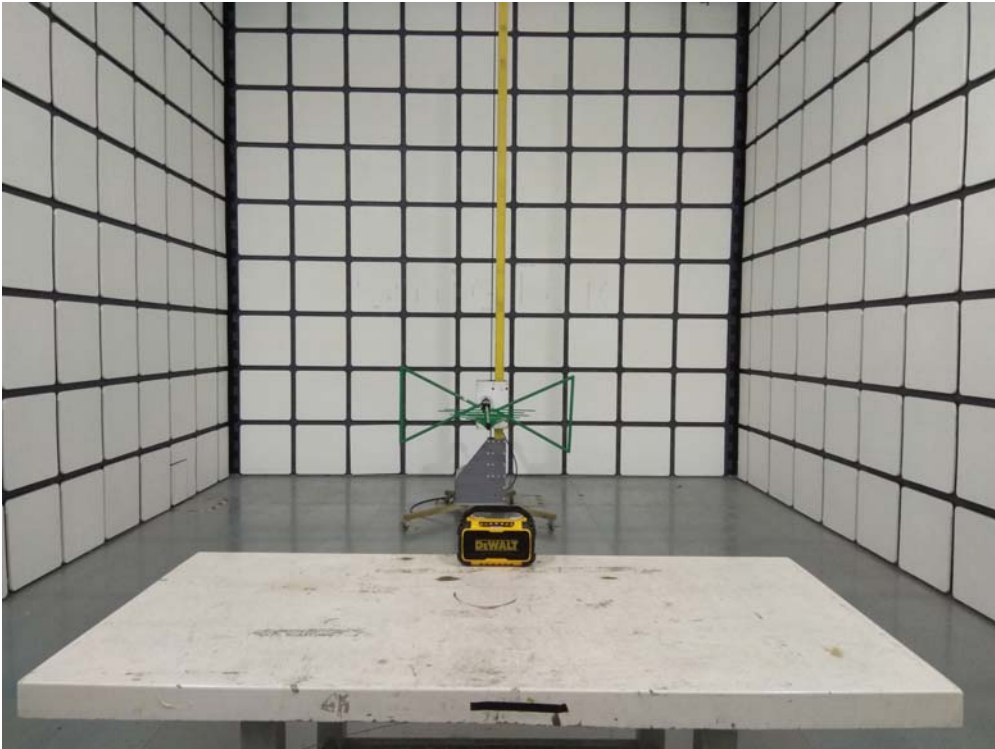

Test Setup Photograph

Test Mode: Mode 1

Description: Front View of Conducted emission Test Setup

Test Mode: Mode 1

Description: Side View of Conducted emission Test Setup

Description: Radiated Emission Test Setup for Below 1GHz

Description: Radiated Emission Test Setup for 1~18GHz

Description: Radiated Emission Test Setup for Above 18GHz