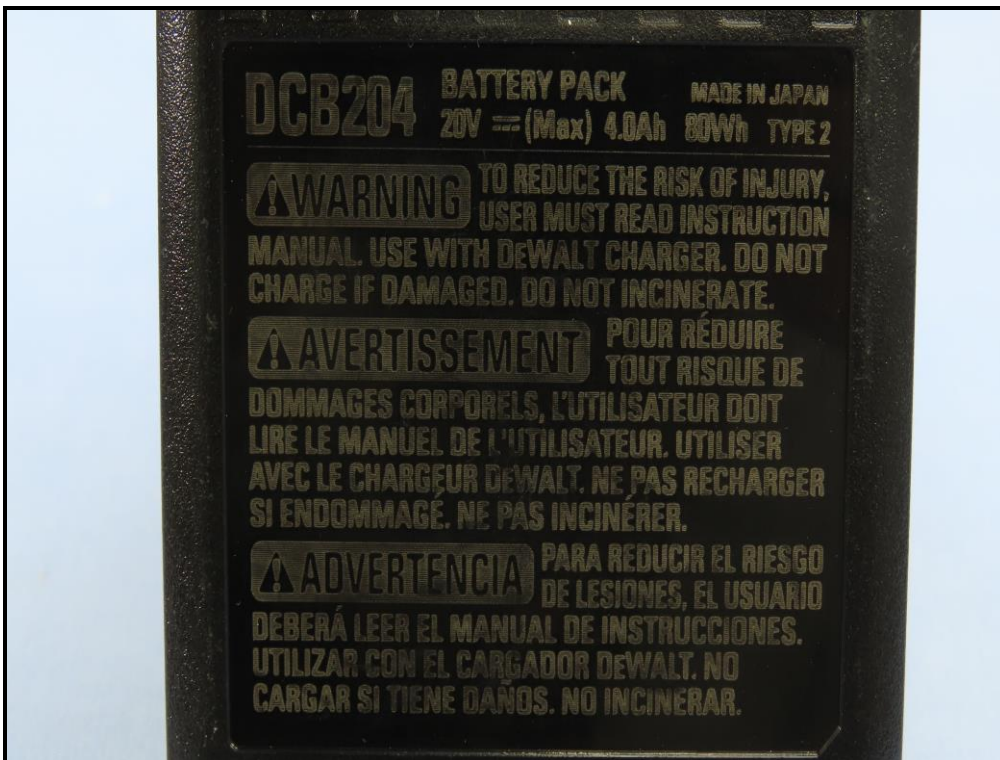

CONSTRUCTION PHOTOS OF EUT

Reference No.: BEKK-WTW-P20100584