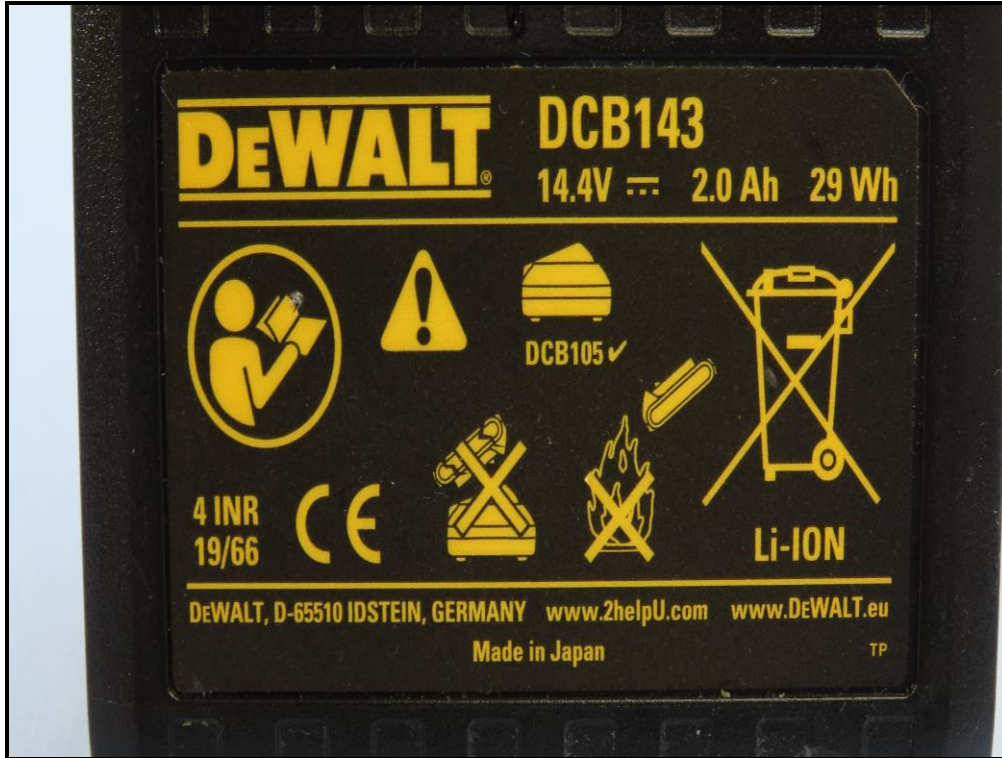

CONSTRUCTION PHOTOS OF EUT

Reference No.: BEKK-WTW-P20100584