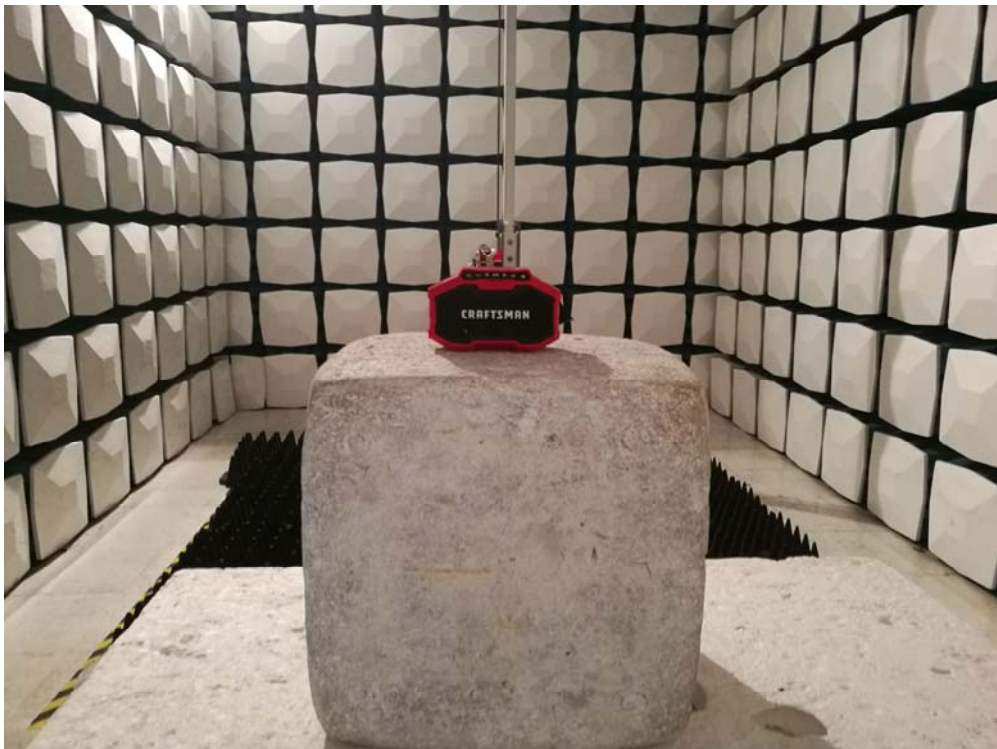

Test Setup Photograph

Test Mode: Mode 1

Description: Front View of Conducted emission Test Setup

Test Mode: Mode 1

Description: Side View of Conducted emission Test Setup

Description: Radiated Emission Test Setup for Below 1GHz

Description: Radiated Emission Test Setup for 1~18GHz

Description: Radiated Emission Test Setup for Above 18GHz