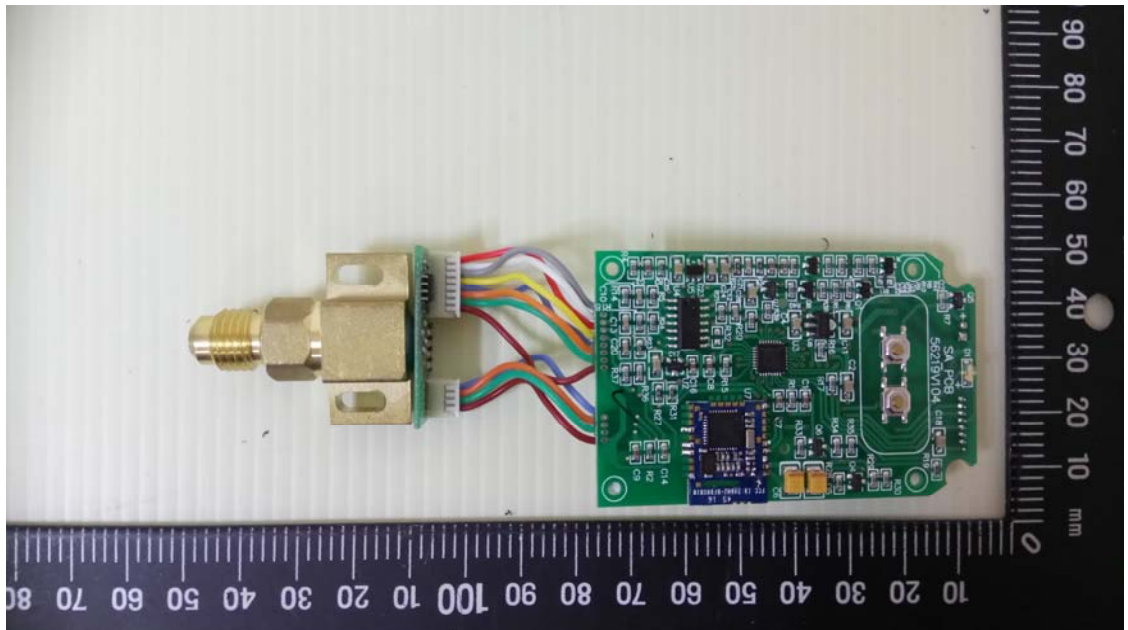

Product: Wireless Vacuum Gauge Sensor  
Type Identification: 1950531

Product: Wireless Vacuum Gauge Sensor  
Type Identification: 1950531

Product: Wireless Vacuum Gauge Sensor  
Type Identification: 1950531