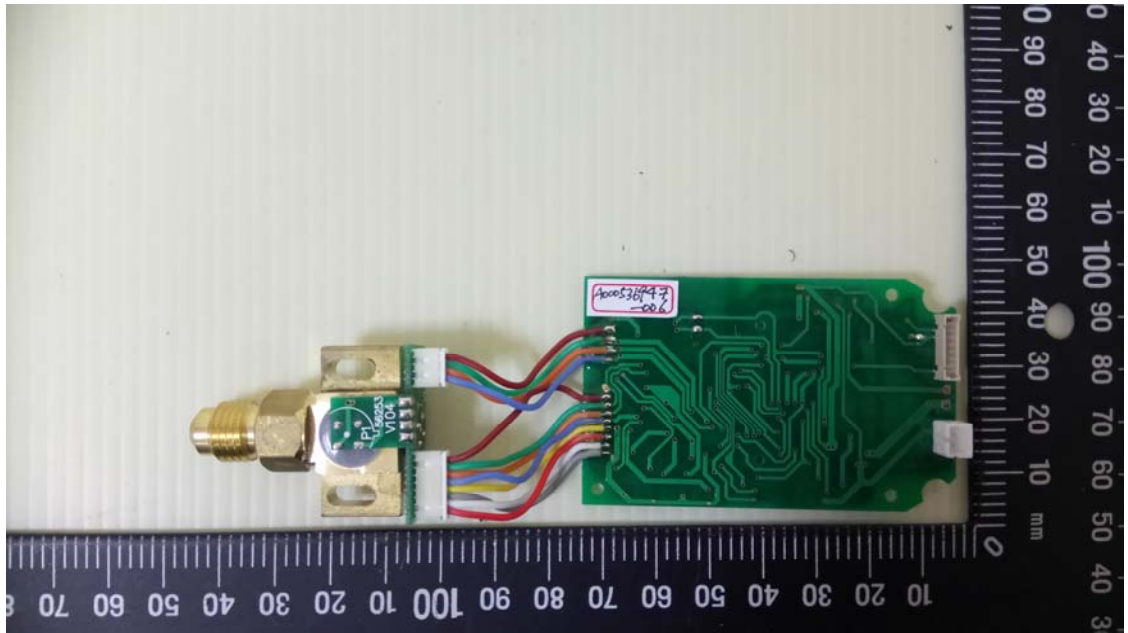

Product: Wireless Vacuum Gauge Sensor  
Type Identification: 1950531

Product: Wireless Vacuum Gauge Sensor  
Type Identification: 1950531

Product: Wireless Vacuum Gauge Sensor  
Type Identification: 1950531