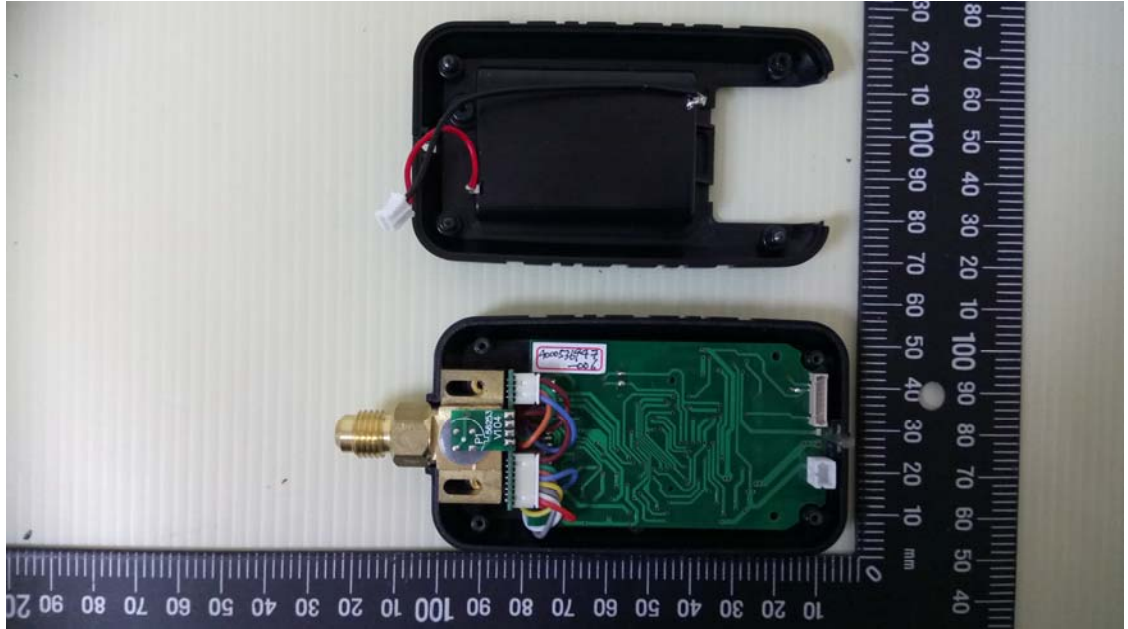

Product: Wireless Vacuum Gauge Sensor  
Type Identification: 1950531

Product: Wireless Vacuum Gauge Sensor  
Type Identification: 1950531

Product: Wireless Vacuum Gauge Sensor  
Type Identification: 1950531