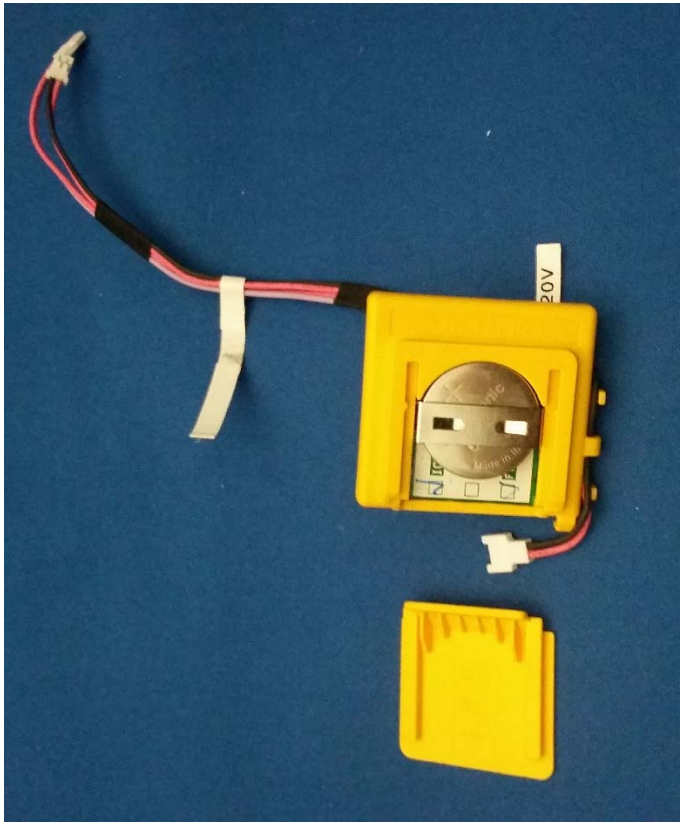

Host Photos	
HVIN #	N471440(02)
FCC ID #	YJ7-N457147J
IC #	9082A-N457147J

Bottom view of tools. The X marks the location of the module in the host products. More photos of this portion are on the next pages.

Host Photos	
HVIN #	N471440(02)
FCC ID #	YJ7-N457147J
IC #	9082A-N457147J

Host Photos	
HVIN #	N471440(02)
FCC ID #	YJ7-N457147J
IC #	9082A-N457147J