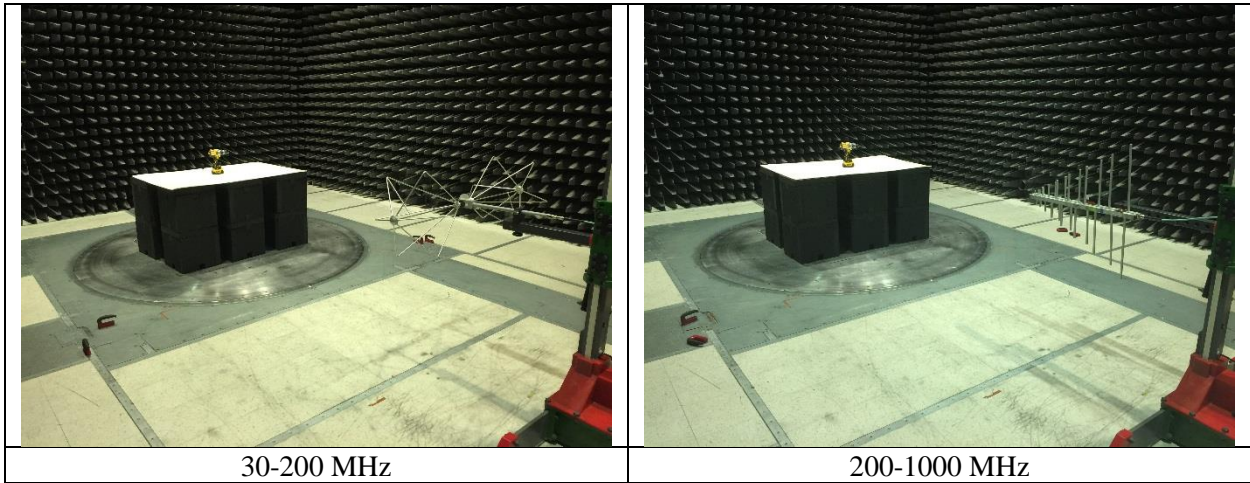

## Module Photos

Company:	Page 1 of 11	Name:
FCC ID:		Model:
IC:		Serial:

30-200 MHz

200-1000 MHz

1-18 GHz

18-25 GHz

Company:	Page 2 of 11	Name:
FCC ID:		Model:
IC:		Serial:

## DCD997 Premium Hammer Drill Photos

30-200 MHz

200-1000 MHz

1-18 GHz

18-25 GHz

Company:	Page 3 of 11	Name:
FCC ID:		Model:
IC:		Serial:

Laird Technologies, Inc. • W66 N220 Commerce Court Cedarburg, Wisconsin 53012 • 262.375.4400