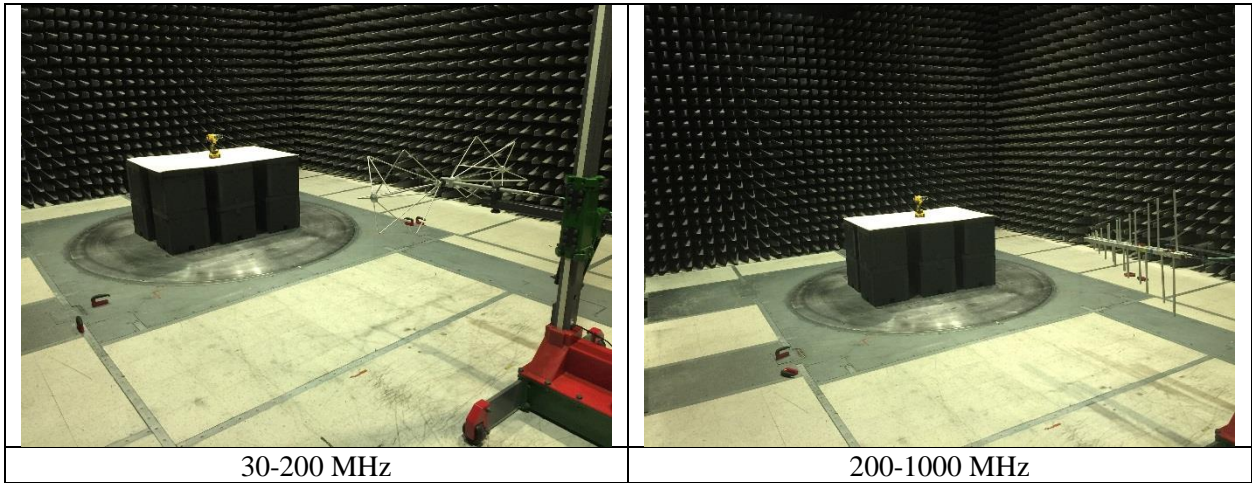

### DCD792 Compact Drill Driver

EUT Vertical Orientation

EUT Side Orientation

EUT Flat Orientation

Company:	Page 10 of 11	Name:
FCC ID:		Model:
IC:		Serial:

30-200 MHz

200-1000 MHz

1-18 GHz