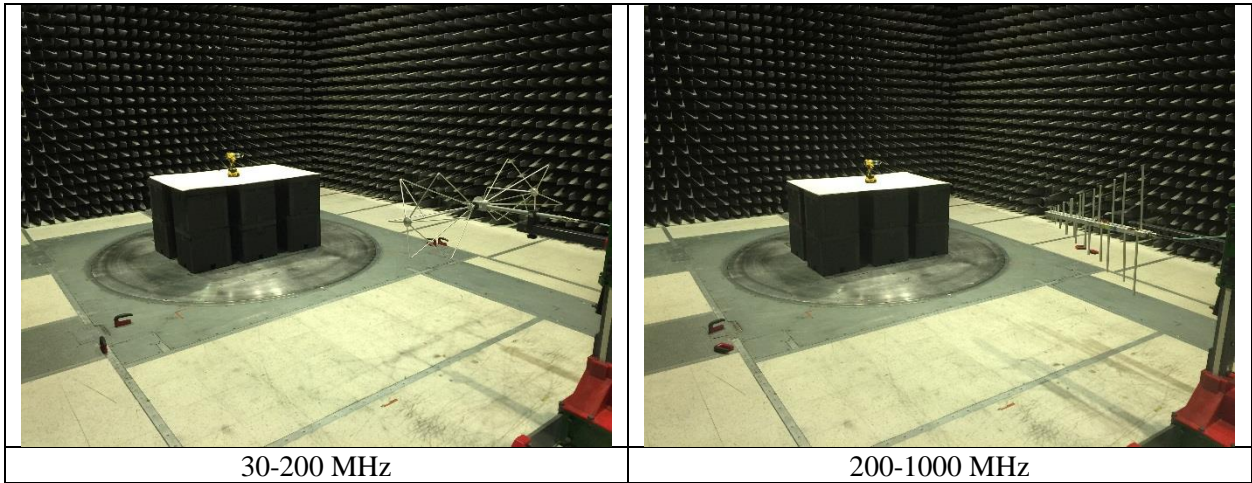

## DCD797 Compact Hammer Drill Driver

EUT Vertical Orientation

EUT Side Orientation

EUT Flat Orientation

Company:	Page 8 of 11	Name:
FCC ID:		Model:
IC:		Serial:

30-200 MHz

200-1000 MHz

1-18 GHz