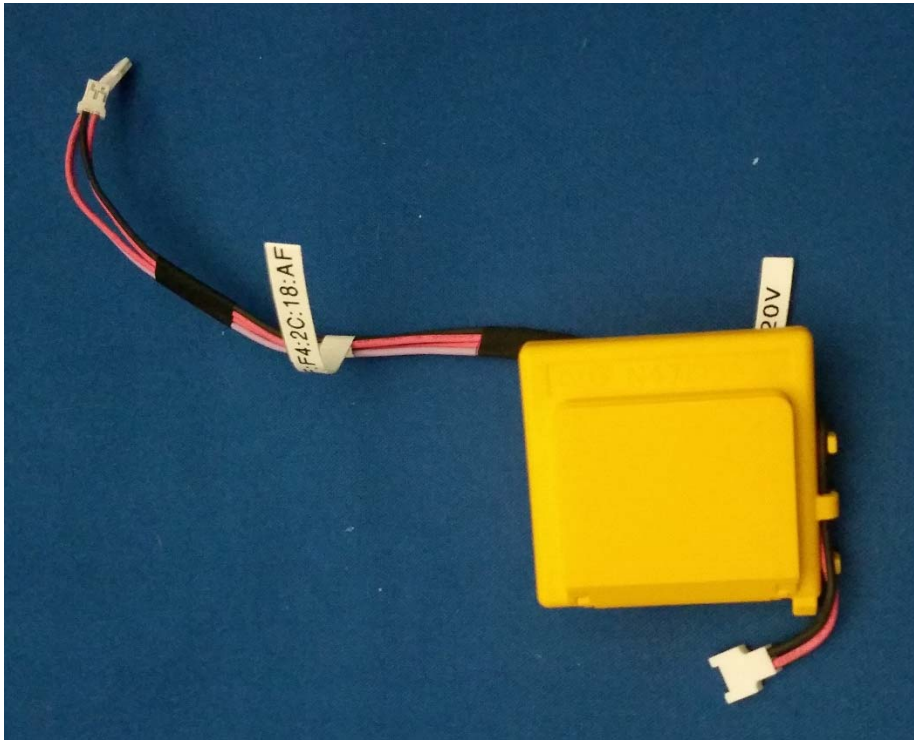

<b>Host Photos</b>	
HVIN #	N457147
FCC ID #	YJ7-N457147J
IC #	9082A-N457147J

DCF888 – Compact Impact

DCD992 – Premium Drill Driver

<b>Host Photos</b>	
HVIN #	N457147
FCC ID #	YJ7-N457147J
IC #	9082A-N457147J

DCD997 – Premium Hammer Drill

DCD797 – Compact Hammer Drill Driver

<b>Host Photos</b>	
HVIN #	N457147
FCC ID #	YJ7-N457147J
IC #	9082A-N457147J

DCD792 – Compact Drill Driver

Bottom view of tools. The X marks the location of the module in the host products. More photos of this portion are on the next pages.

<b>Host Photos</b>	
HVIN #	N457147
FCC ID #	YJ7-N457147J
IC #	9082A-N457147J

<b>Host Photos</b>	
HVIN #	N457147
FCC ID #	YJ7-N457147J
IC #	9082A-N457147J