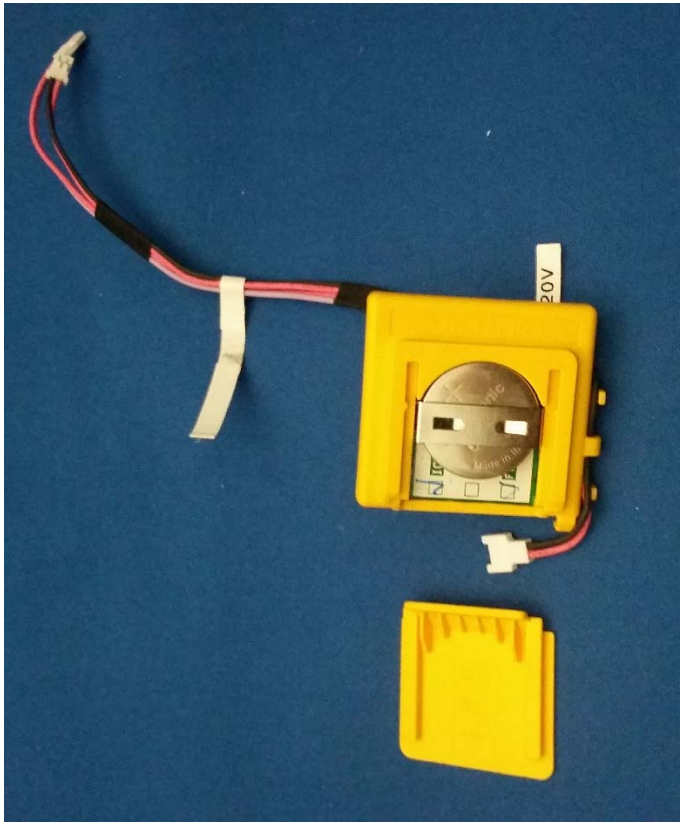

<b>Host Photos</b>	
HVIN #	N457147
FCC ID #	YJ7-N457147J
IC #	9082A-N457147J

DCF888 – Compact Impact

DCD992 – Premium Drill Driver

<b>Host Photos</b>	
HVIN #	N457147
FCC ID #	YJ7-N457147J
IC #	9082A-N457147J

DCD997 – Premium Hammer Drill

DCD797 – Compact Hammer Drill Driver

<b>Host Photos</b>	
HVIN #	N457147
FCC ID #	YJ7-N457147J
IC #	9082A-N457147J

DCD792 – Compact Drill Driver

Bottom view of tools. The X marks the location of the module in the host products. More photos of this portion are on the next pages.

<b>Host Photos</b>	
HVIN #	N457147
FCC ID #	YJ7-N457147J
IC #	9082A-N457147J

<b>Host Photos</b>	
HVIN #	N457147
FCC ID #	YJ7-N457147J
IC #	9082A-N457147J