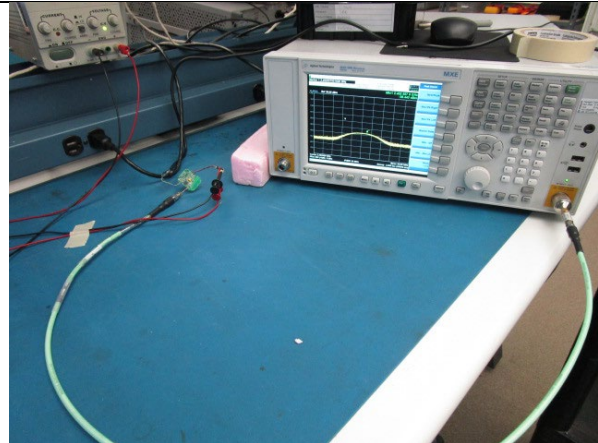

TEST SETUP PHOTOS	
Company Name	Stanley Black and Decker
Model #	DCE045
FCC ID #	YJ7-DCE045
IC #	9082A-DCE045

Vertical Orientation (from Front of Pedestal)

Horizontal Orientation (from Front of Pedestal)

Flat Orientation (from Rear of Pedestal)

Below 1 GHz Radiated Emissions

Above 1 GHz Radiated Emissions

Conducted Measurements