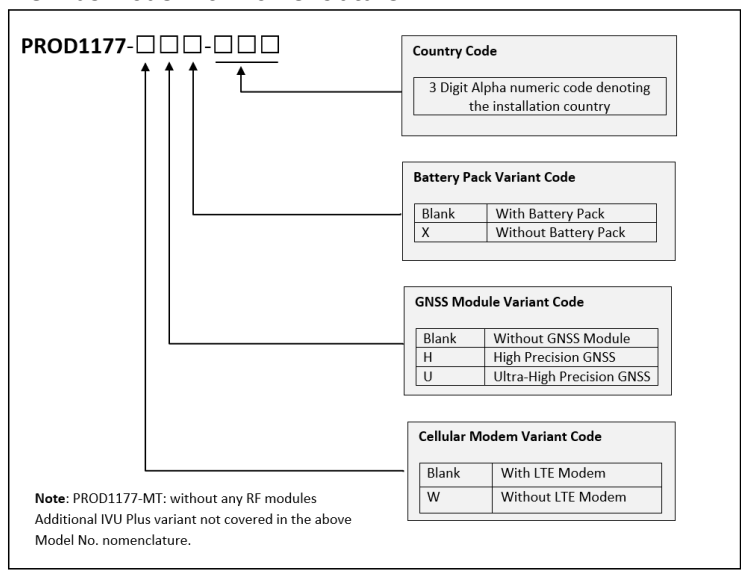

Ref. No.: DMT/PVS/2020-032
 September 22, 2022

Subject: IVU Plus - Product Equivalence Declaration

Industrea Mining Technology Pty Ltd, declares IVU Plus PROD1177-yyy-xxx variant models listed in the below table have the same hardware, RF modules, external antennae, power supply and construction characteristics. Only difference being the permutation and combination of plugging in the optional RF modules, viz. WiFi Module (NM-DB-2M), Cellular Modem (PLS63-W), High Precision GNSS Module (ZED-F9P), Ultra High precision (AsteRx-m2a or AsteRx-m3 Pro+) and battery pack as detailed below.

Where xxx denotes the installation country code

IVU Plus Model No. Nomenclature:

Country Code:

Markets (Pending Regulatory Approval)				
Country	Australia	USA	S/Africa	Canada
Regulatory Authority	ACMA	FCC	ICASA	ISED
Order Code	AUS	USA	ZAF	CAN
Country	Chile	Europe	Brazil	Russia
Regulatory Authority	SUBTEL	CE	ANATEL	ROSSVYAZ
Order Code	CHL	EUR	BRA	RUS
Country	PNG	India	Mexico	Indonesia
Regulatory Authority	NICTA	WPC	IFETEL	POSTEL
Order Code	PNG	IND	MEX	IDN
Country	Peru	Colombia	Ghana	Mozambique
Regulatory Authority	MTC	CRC	NCA	INCM
Order Code	PER	COL	GHA	MOZ
Country	Mongolia			
Regulatory Authority	CRC			
Order Code	MNG			