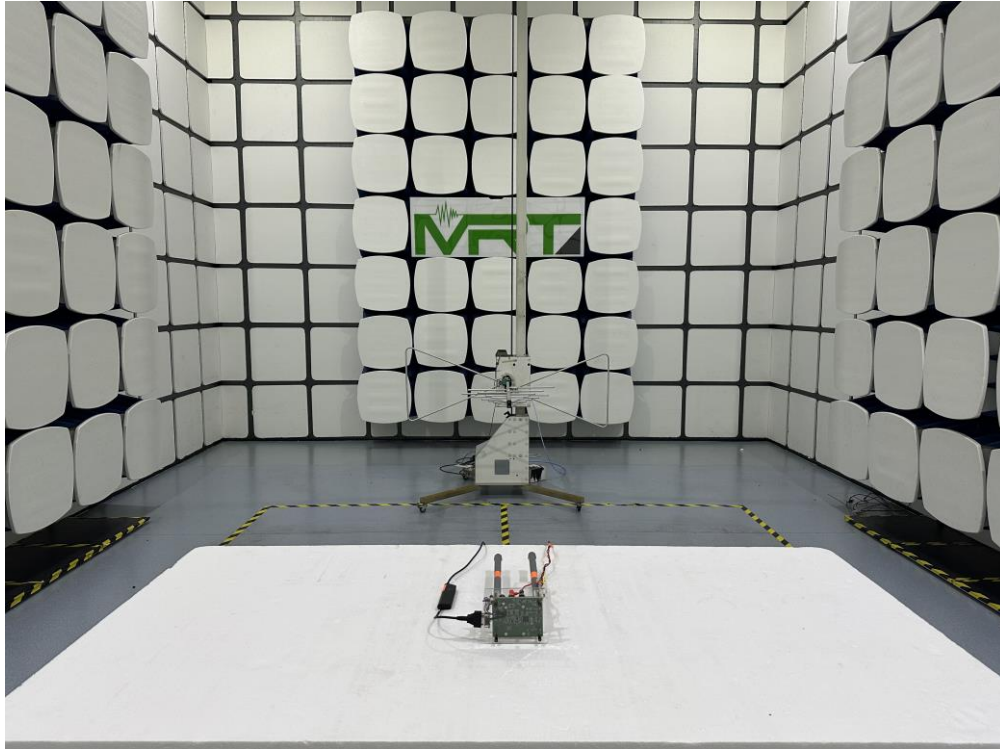

RF Test Setup Photo

Description: Radiated Spurious Emissions Test Setup for 9kHz ~ 30MHz

Antenna EA2-0287-N01SP-050:

Antenna MISC1626:

Description: Radiated Spurious Emissions Test Setup for 30MHz ~ 1000MHz

Antenna EA2-0287-N01SP-050:

Antenna MISC1626:

Description: Radiated Spurious Emissions Test Setup for above 1GHz

Antenna EA2-0287-N01SP-050:

Antenna MISC1626:

Description: Conducted Test Setup