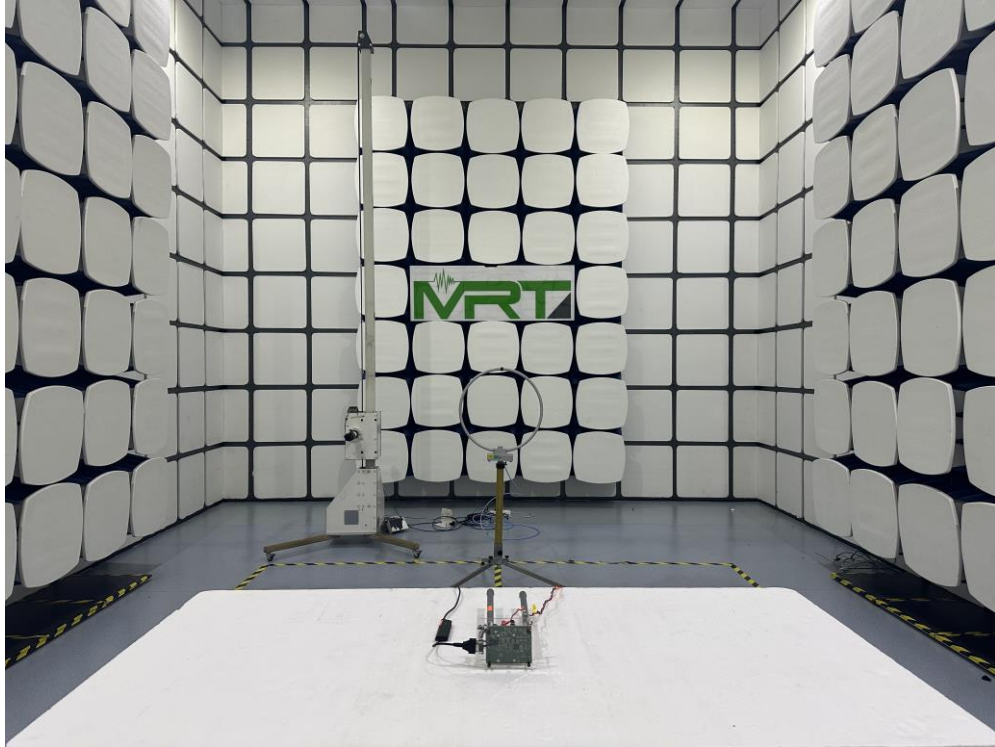

RF Test Setup Photo

Description: Radiated Spurious Emissions Test Setup for 9kHz ~ 30MHz

Antenna EA2-0287-N01SP-050:

Antenna MISC1626:

Description: Radiated Spurious Emissions Test Setup for 30MHz ~ 1000MHz

Antenna EA2-0287-N01SP-050:

Antenna MISC1626:

Description: Radiated Spurious Emissions Test Setup for above 1GHz

Antenna EA2-0287-N01SP-050:

Antenna MISC1626:

Description: Conducted Test Setup