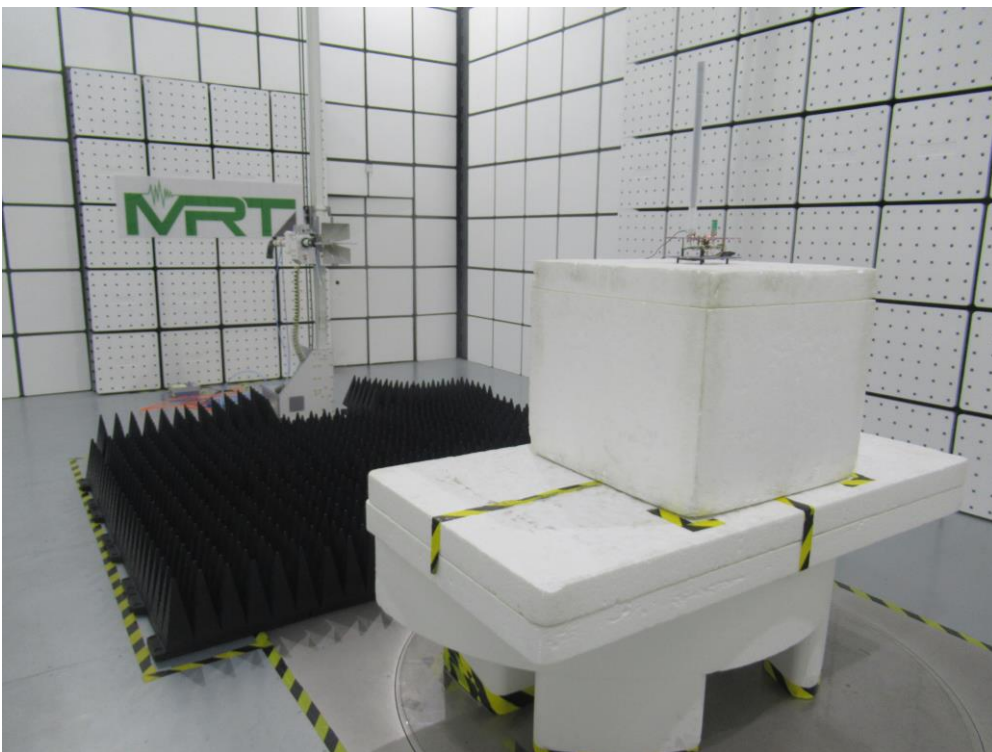

FCC PART 15C Test Setup Photo

Test Mode 1

Description: Radiated Spurious Emission Test Setup for 30MHz ~ 1GHz

Test Mode 1

Description: Radiated Spurious Emission Test Setup for 1GHz ~ 18GHz

Test Mode 1

Description: Front View of Conducted Emission Test Setup

Test Mode 1

Description: Front View of Conducted Emission Test Setup

Description: Conducted Measurement Test Setup