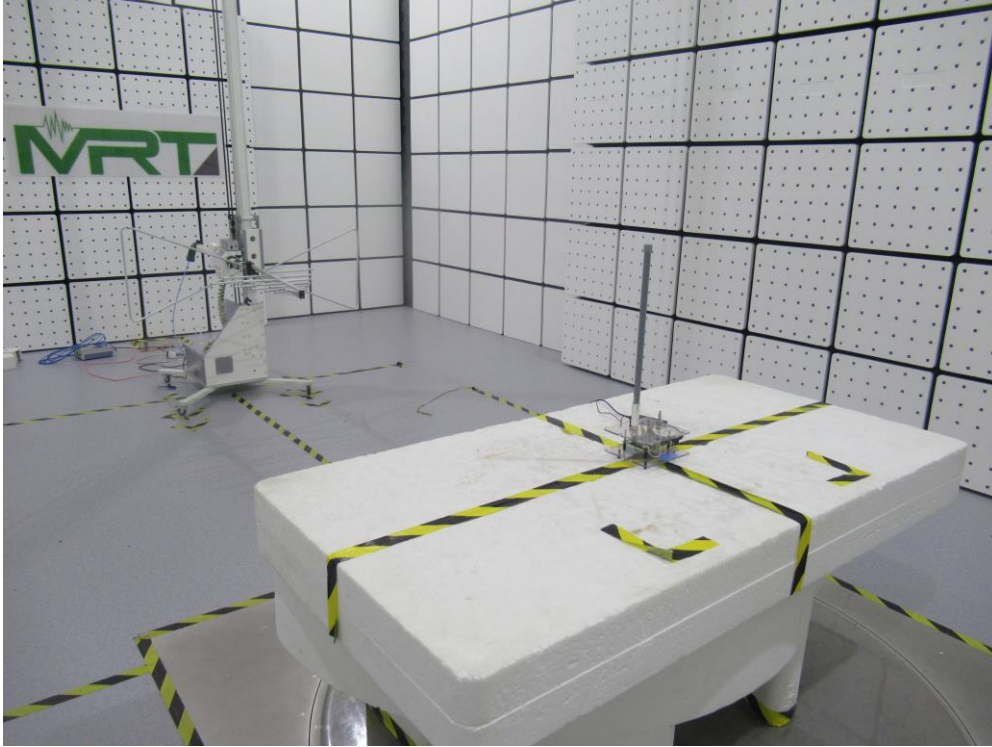

FCC PART 15C Test Setup Photo

Test Mode 1

Description: Radiated Spurious Emission Test Setup for 30MHz ~ 1GHz

Test Mode 1

Description: Radiated Spurious Emission Test Setup for 1GHz ~ 18GHz

Test Mode 1

Description: Front View of Conducted Emission Test Setup

Test Mode 1

Description: Front View of Conducted Emission Test Setup

Description: Conducted Measurement Test Setup