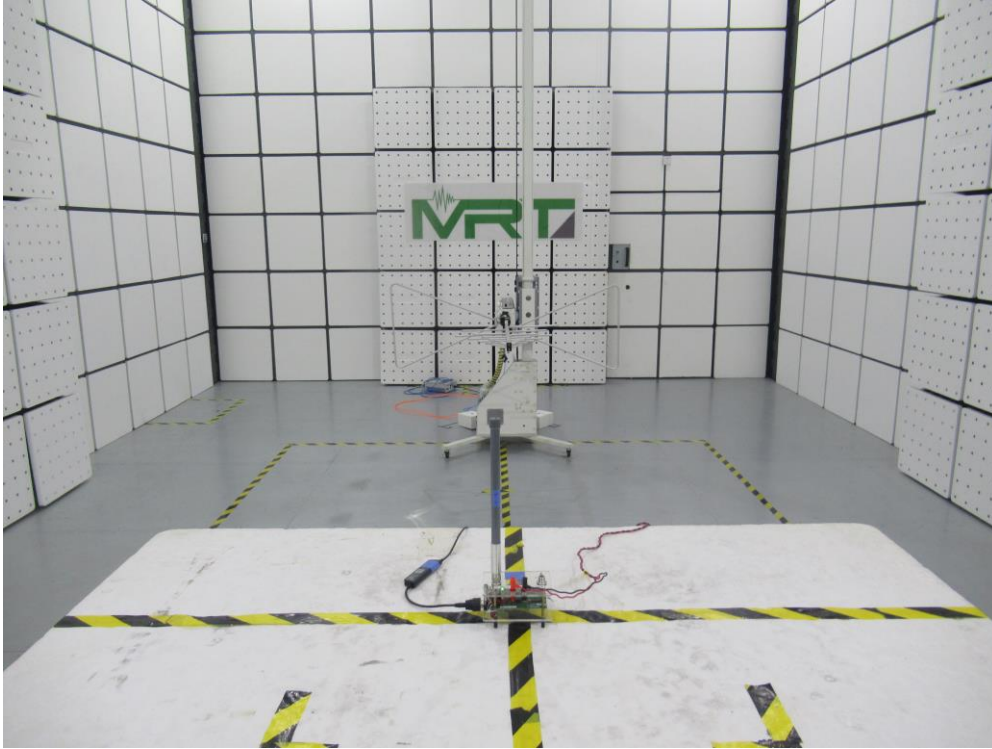

## RF Test Setup Photo

Test Mode: Mode 1

Description: Radiated Emission Test Setup for 30MHz ~ 1GHz

Test Mode: Mode 1

Description: Radiated Emission Test Setup for 1GHz ~ 18GHz

Description: Conducted Measurement Test Setup