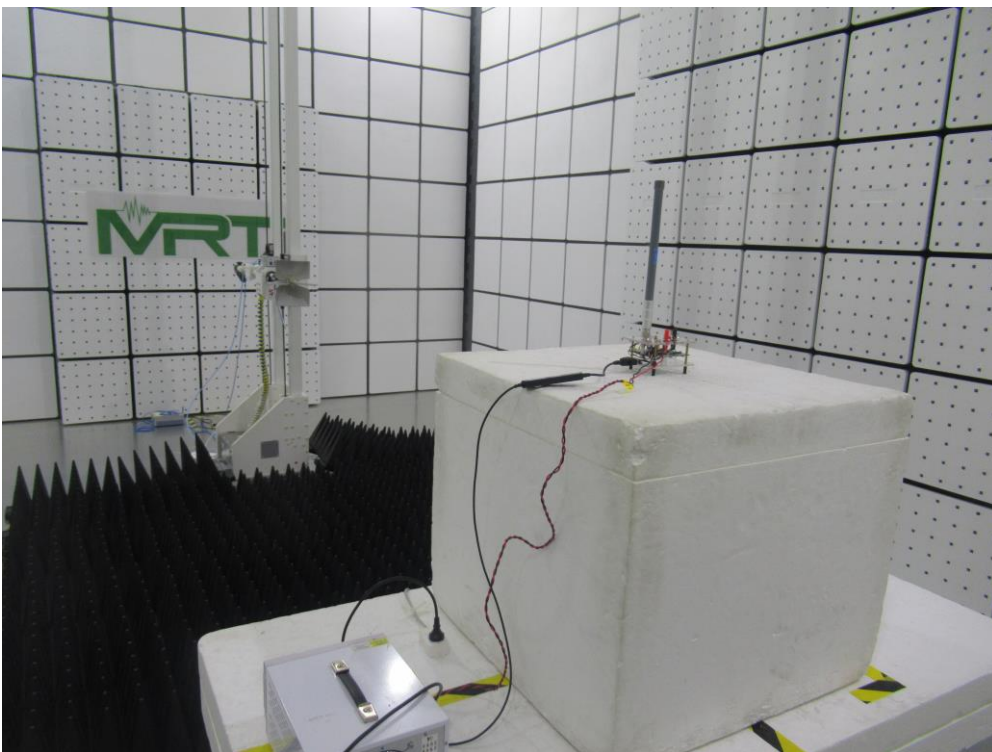

## RF Test Setup Photo

Test Mode: Mode 1

Description: Radiated Emission Test Setup for 30MHz ~ 1GHz

Test Mode: Mode 1

Description: Radiated Emission Test Setup for 1GHz ~ 18GHz

Description: Conducted Measurement Test Setup