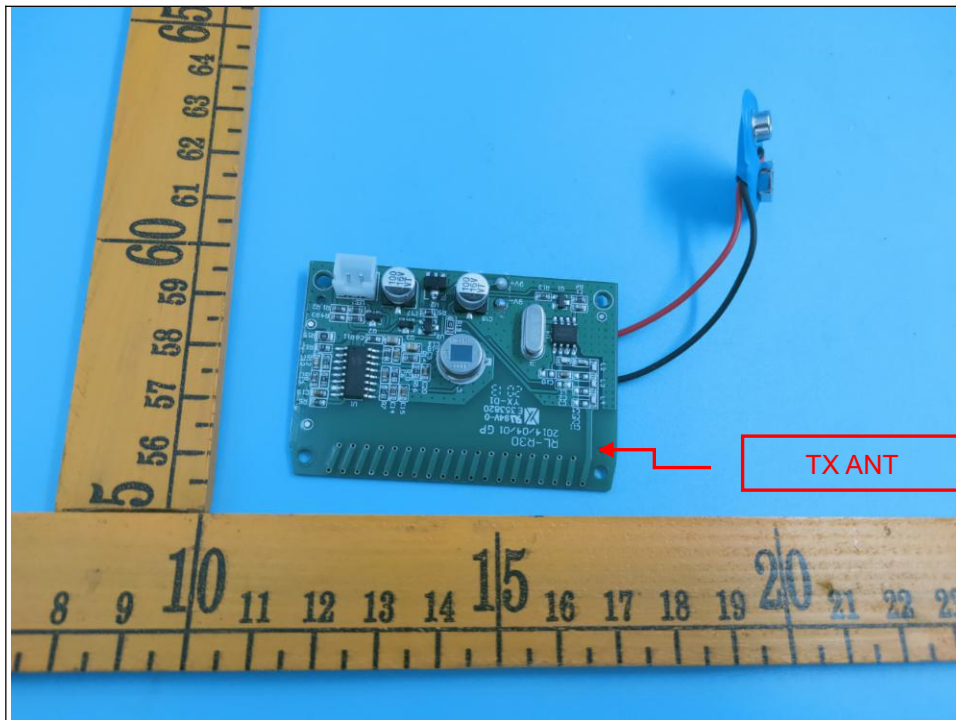

Internal photos of the EUT

Model: RL-9816B

TX

RX