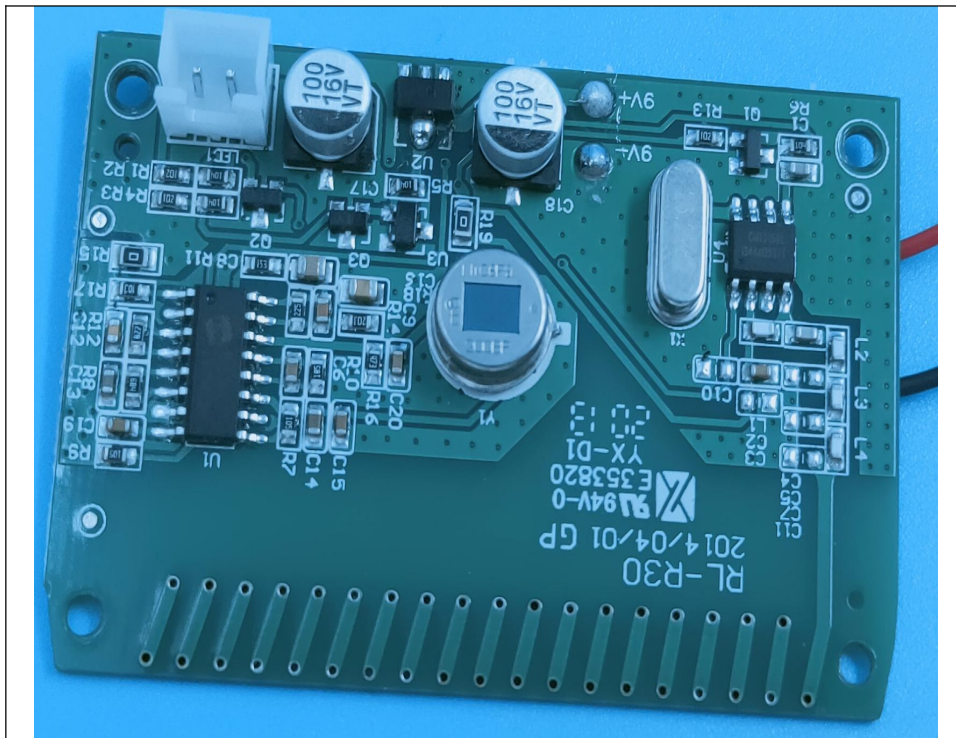

Internal photos of the EUT

Model: RL-9816B

TX

RX