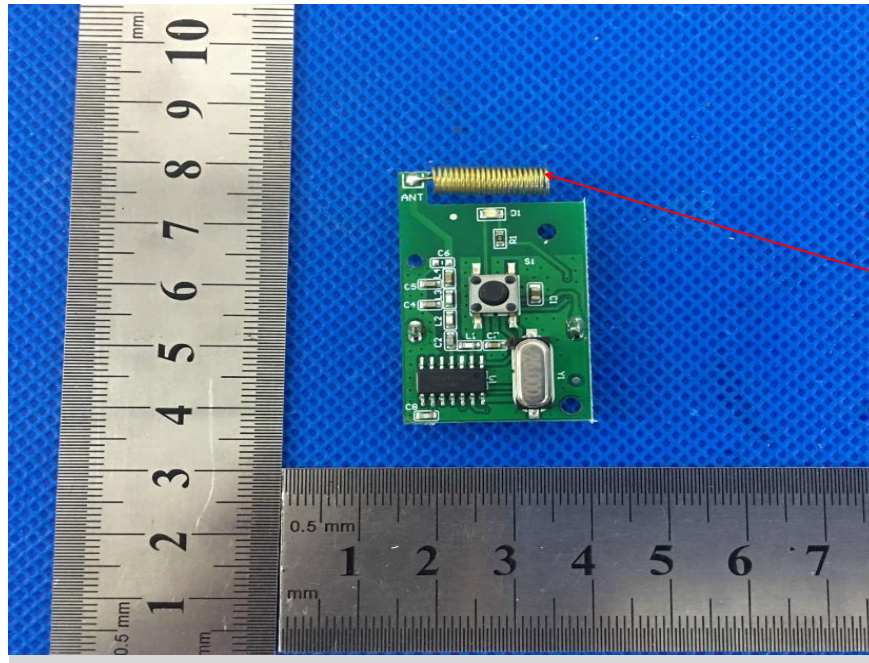

Internal photo

433.92MHz
TX Antenna

---END---