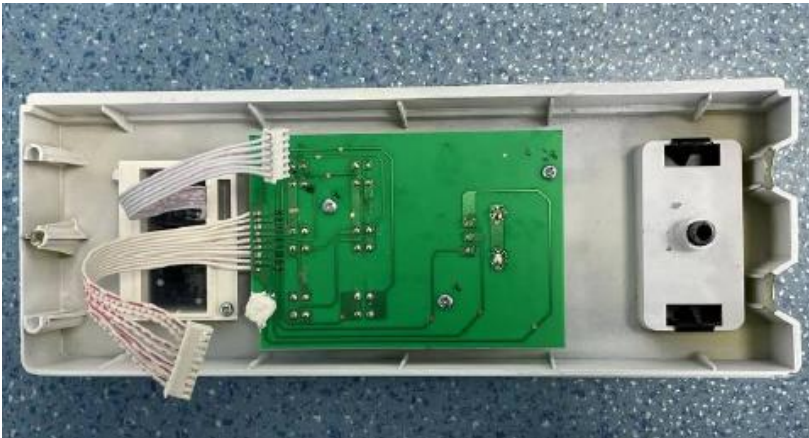

Date: 2023-8-22

FEDERAL COMMUNICATIONS COMMISSIONS
Authorization and Evaluation Division
7435 Oakland Mills Road
Columbia, MD 21046

Dear Sir/Madam,

We, Zhongshan Donlim Weili Electrical Appliances Co.,Ltd., hereby declare that we have a product named as Microwave Oven, FCC ID: YI4DWE30PXP20 (model: E30UXP18-A00) was tested by China Certification ICT Co., Ltd (Dongguan). Meanwhile, for our marketing purpose, we would like to list a series models (E30PXP19-A00, E30PXP02-A00, E20PXP20-A00, E30PXP22-A00) on reports and certificate, all the models are identical in electrically. The main and series models are just different in appearance and the circuit of the button board .

Original report model: E30PXP02-A00

Original report model: E20PXP20-A00,

Original report model: E30PXP22-A00

Original report model: E30PXP19-A00

New model: E30UXP18-A00

New:

Old:

We confirm that all information above is true, and we'll be responsible for all the consequences. Please contact me if you have any question.