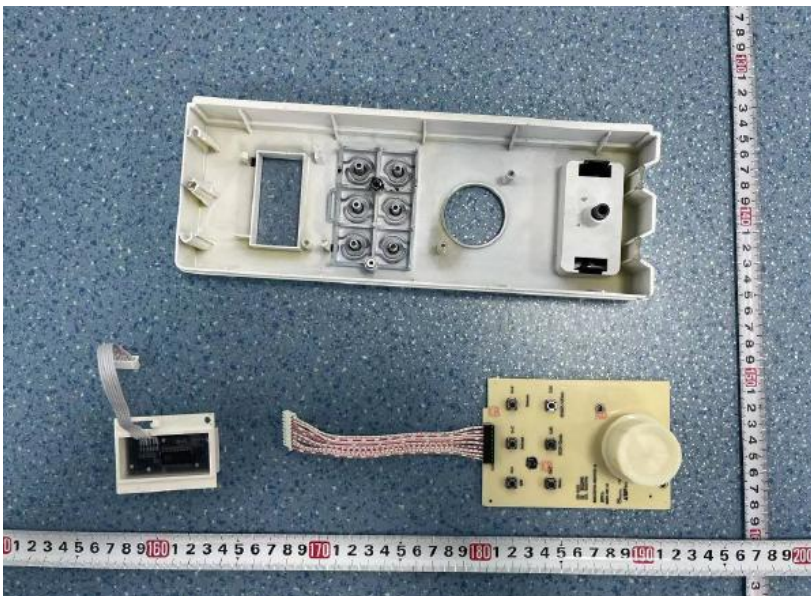

Date: 2023-8-22

FEDERAL COMMUNICATIONS COMMISSIONS
Authorization and Evaluation Division
7435 Oakland Mills Road
Columbia, MD 21046

Dear Sir/Madam,

We, Zhongshan Donlim Weili Electrical Appliances Co.,Ltd., hereby declare that we have a product named as Microwave Oven, FCC ID: YI4DWE30PXP20 (model: E30UXP18-A00) was tested by China Certification ICT Co., Ltd (Dongguan). Meanwhile, for our marketing purpose, we would like to list a series models (E30PXP19-A00, E30PXP02-A00, E20PXP20-A00, E30PXP22-A00) on reports and certificate, all the models are identical in electrically. The main and series models are just different in appearance and the circuit of the button board .

Original report model: E30PXP02-A00

Original report model: E20PXP20-A00,

Original report model: E30PXP22-A00

Original report model: E30PXP19-A00

New model: E30UXP18-A00

New:

Old:

We confirm that all information above is true, and we'll be responsible for all the consequences. Please contact me if you have any question.