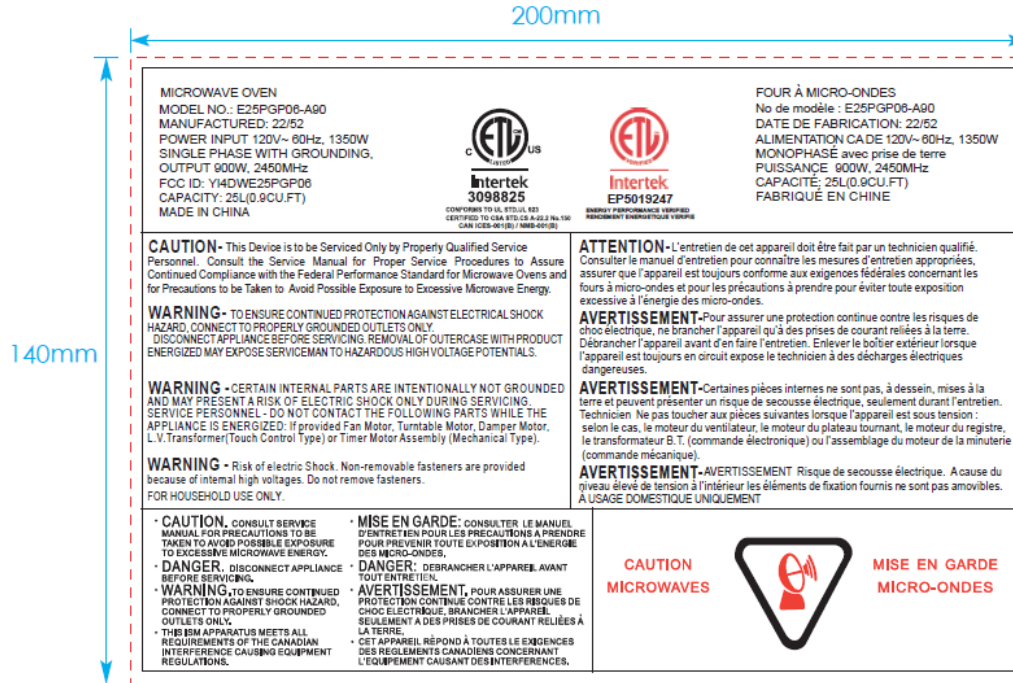

EXHIBITA-FCC ID LABEL AND LOCATION

FCC ID Label

FCC ID Label Location Information

The label shown shall be permanently affixed at a conspicuous location on the device and be readily visible to the time purchase (Labeling requirements per 2.295)