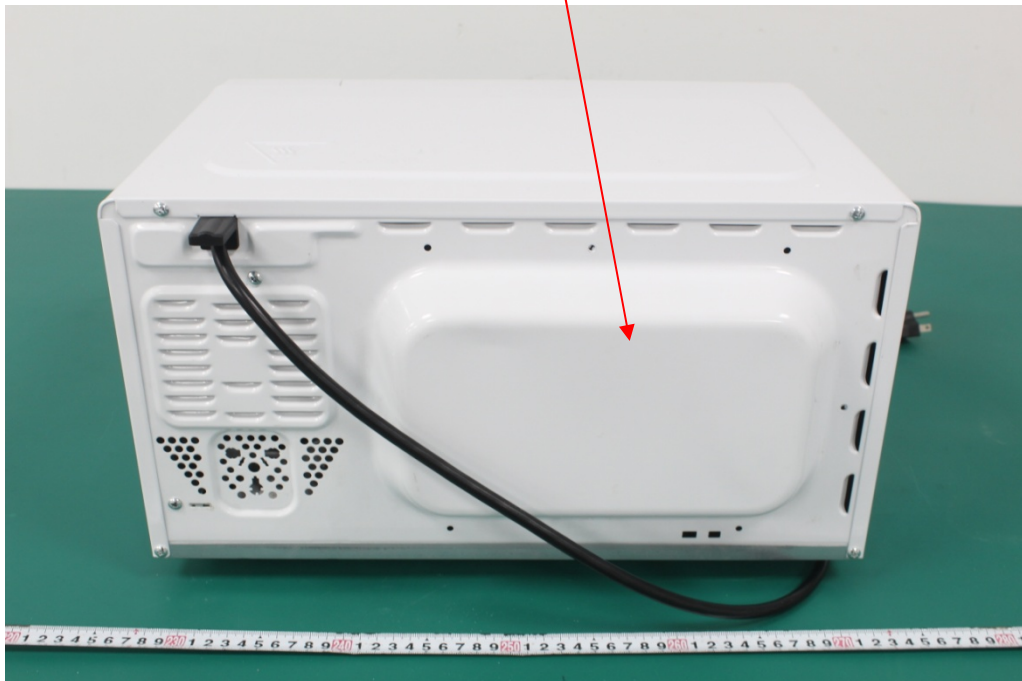

EXHIBITA-FCC ID LABEL AND LOCATION

FCC ID Label

Zhongshan Donlim Weili Electrical Appliances Co.,Ltd

FCC ID : **YI4DWC20PXP01**

Model: **C20PXP01-A70**

Household Microwave Oven

Input: 120V 60Hz, Single Phase, 3 wires.

Made In China

Fusha Industrial Park, Fusha Town, Zhongshan City,Guangdong P.R.C

FCC ID Label Location Information

The label shown shall be permanently affixed at a conspicuous location on the device and be readily visible to the time purchase (Labeling requirements per 2.295)