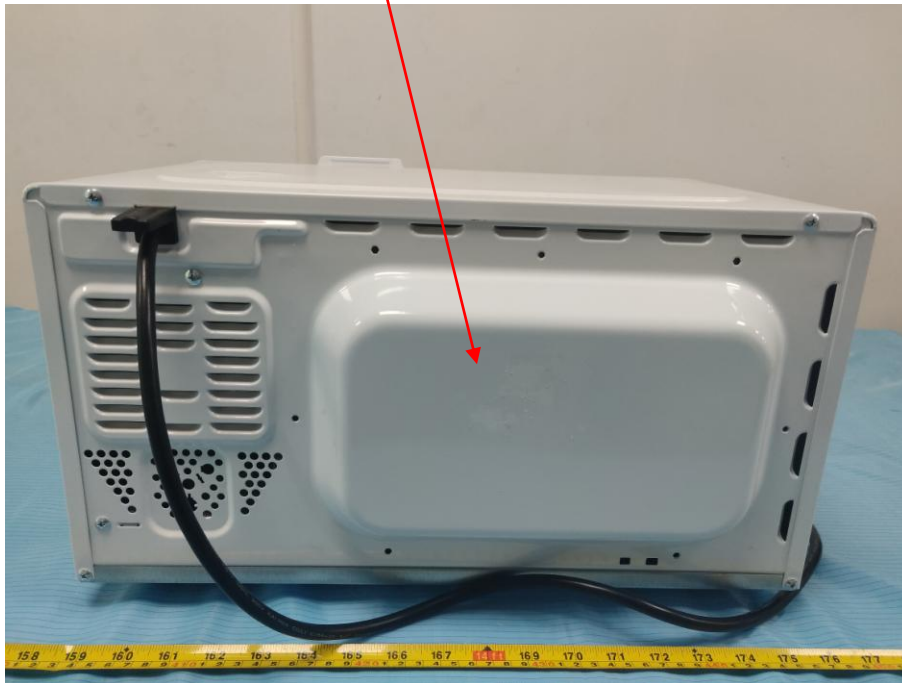

### FCC ID Label

Zhongshan Donlim Weili Electrical Appliances Co.,Ltd

FCC ID : YI4DWC20MXP

Model: C20MXP02-A70

Household Microwave Oven

Input: 120V 60Hz, Single Phase, 3 wires.

Input power: 1100W

Output: 700W 2450MHz

### FCC ID Label Location Information

Specifications: Text is Black or white in color and is left justified. Labels are printed in indelible ink on permanent adhesive backing or silk-screened onto the EUT or shall be affixed at a conspicuous location on the EUT.