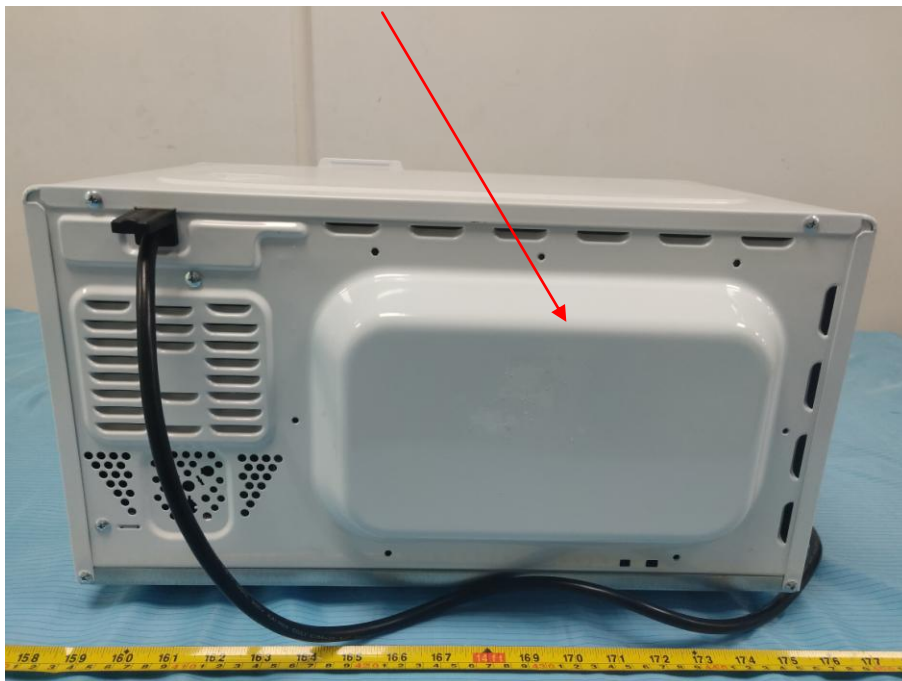

### FCC ID Label

Zhongshan Donlim Weili Electrical Appliances Co.,Ltd

FCC ID : YI4DWC20MXP

Model: C20MXP02-A70

Household Microwave Oven

Input: 120V 60Hz, Single Phase, 3 wires.

Input power: 1100W

Output: 700W 2450MHz

### FCC ID Label Location Information

**Specifications:** Text is Black or white in color and is left justified. Labels are printed in indelible ink on permanent adhesive backing or silk-screened onto the EUT or shall be affixed at a conspicuous location on the EUT.