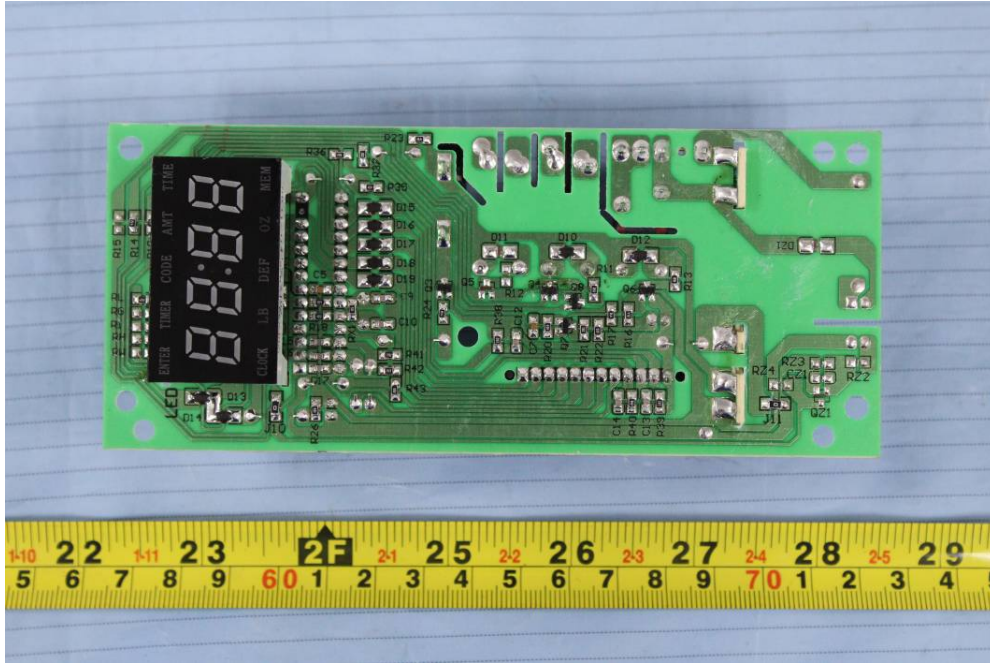

**EXHIBIT C - EUT INTERNAL PHOTOGRAPHS**

**EUT – Cover off View**

**EUT – Main Board 1Front View**

**EUT – Main Board 1 Rear View**

**EUT – Main Board 2 Front View**

**EUT – Main Board 2 Rear View**

**EUT –H.V. CAPACITOR View**

EUT – Transformer Label View

EUT –Power Main Board Top View

**EUT –Power Main Board Bottom View**

**EUT –2CL 3512H View**

**EUT –Motor View**

**EUT – Motor Label View**