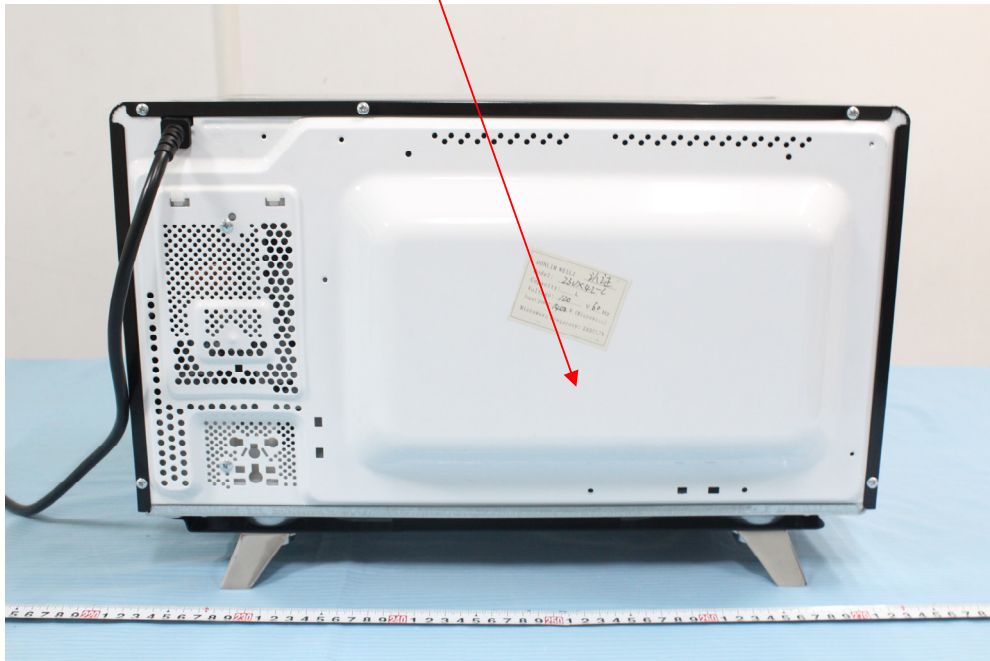

EXHIBIT A - FCC ID LABEL AND LOCATION

FCC ID Label

Zhongshan Donlim Weili Electrical Appliances Co.,Ltd.

FCC ID : YI4DW23UX42

Model: 23UX42-L

Household Microwave Oven

Input: 120V 60Hz, Single Phase, 3 wires.

Input power: 1400W

Output:900W 2450MHz

Serial No:****

Manufacture Date: MM, YYYY

THIS MICROWAVE OVEN COMPLIES WITH THE U. S. GOVERNMENT DEPARTMENT OF HEALTH AND HUMAN SERVICES FEDERAL REGULATION 21 CFR SUBCHAPTER J PERFORMANCE STANDARD FOR MICROWAVE OVENS.

Made In China

Fusha Industrial Park, Fusha Town, Zhongshan City,Guangdong P.R.C

FCC ID Label Location Information

Specifications: Text is Black or white in color and is left justified. Labels are printed in indelible ink on permanent adhesive backing or silk-screened onto the EUT or shall be affixed at a conspicuous location on the EUT.