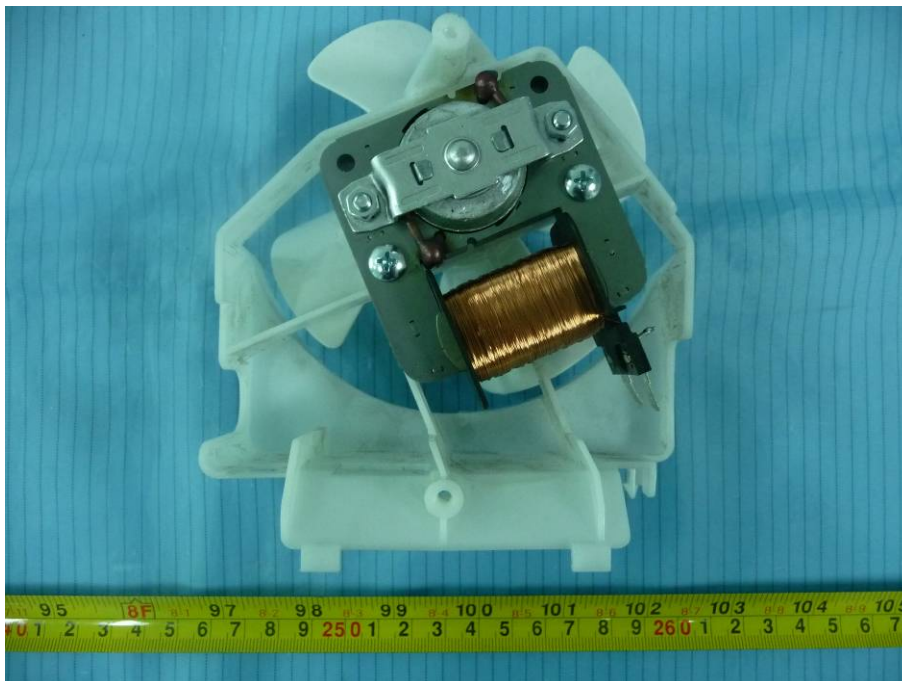

## **EXHIBIT C - EUT INTERNAL PHOTOGRAPHS**

---

**EUT – Cover off View**

**EUT – Main Board Cover off View**

**EUT – Main Board Top View**

**EUT – Main Board Bottom View**

**EUT – Main Board Left View**

**EUT – Main Board Right View**

**EUT – Power Board Top View**

**EUT – Power Board Bottom View**

**EUT – Fan Front View**

**EUT – Fan Rear View**

**EUT – Magnetron Front View**

**EUT – Magnetron Rear View**

**EUT – Magnetron Side View**

**EUT – Power Transformer Top View**

**EUT – Power Transformer Side View**

**EUT – H.V. Capacitor View**

EUT – Motor View

EUT – RG303 View

**EUT – Light View**