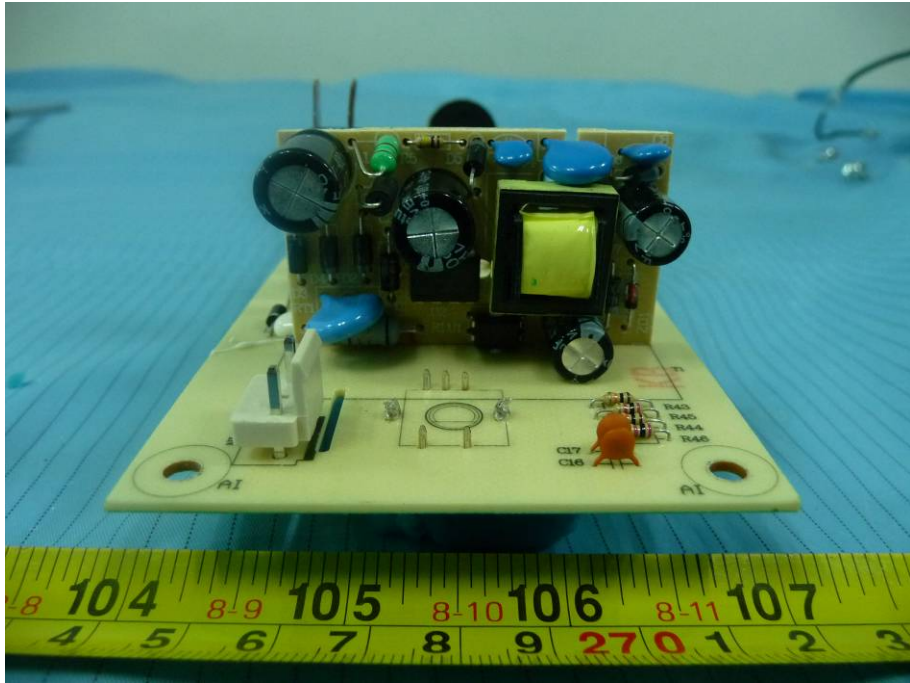

## **EXHIBIT C - EUT INTERNAL PHOTOGRAPHS**

---

**EUT – Cover off View**

**EUT – Main Board Cover off View**

**EUT – Main Board Top View**

**EUT – Main Board Bottom View**

**EUT – Main Board Left View**

**EUT – Main Board Right View**

**EUT – Power Board Top View**

**EUT – Power Board Bottom View**

**EUT – Fan Front View**

**EUT – Fan Rear View**

**EUT – Magnetron Front View**

**EUT – Magnetron Rear View**

**EUT – Magnetron Side View**

**EUT – Power Transformer Top View**

**EUT – Power Transformer Side View**

**EUT – H.V. Capacitor View**

EUT – Motor View

EUT – RG303 View

**EUT – Light View**