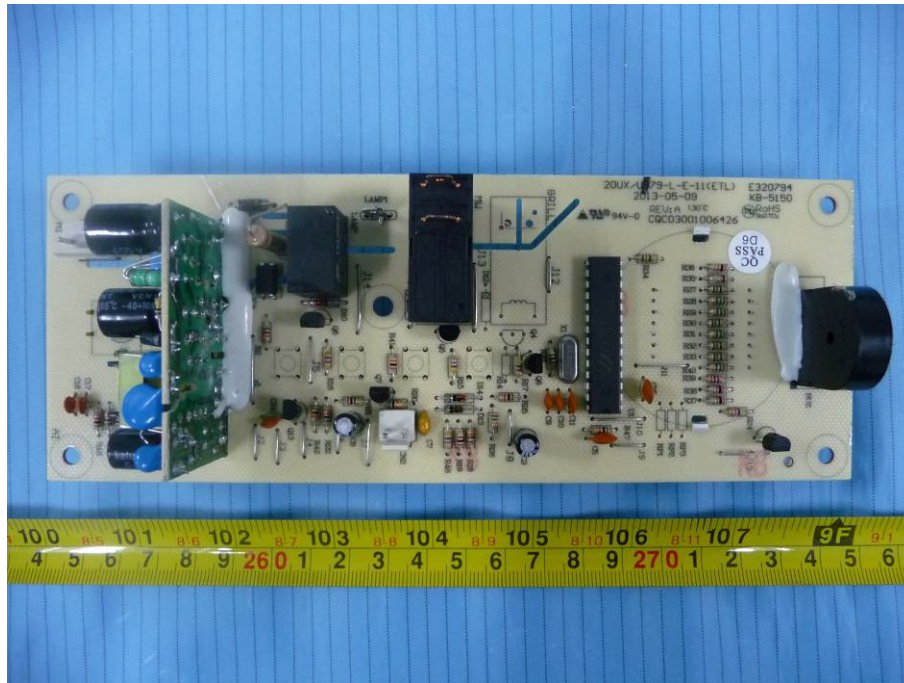

## **EXHIBIT C - EUT INTERNAL PHOTOGRAPHS**

---

**EUT – Cover off View**

**EUT – Main Board Cover off View**

**EUT – Main Board Top View**

**EUT – Main Board Bottom View**

**EUT – Main Board Left View**

**EUT – Main Board Right View**

**EUT – Power Board Top View**

**EUT – Power Board Bottom View**

**EUT – Fan Front View**

**EUT – Fan Rear View**

**EUT – Magnetron Front View**

**EUT – Magnetron Rear View**

**EUT – Magnetron Side View**

**EUT – Power Transformer Top View**

**EUT – Power Transformer Side View**

**EUT – H.V. Capacitor View**

EUT – Motor View

EUT – RG303 View

**EUT – Light View**