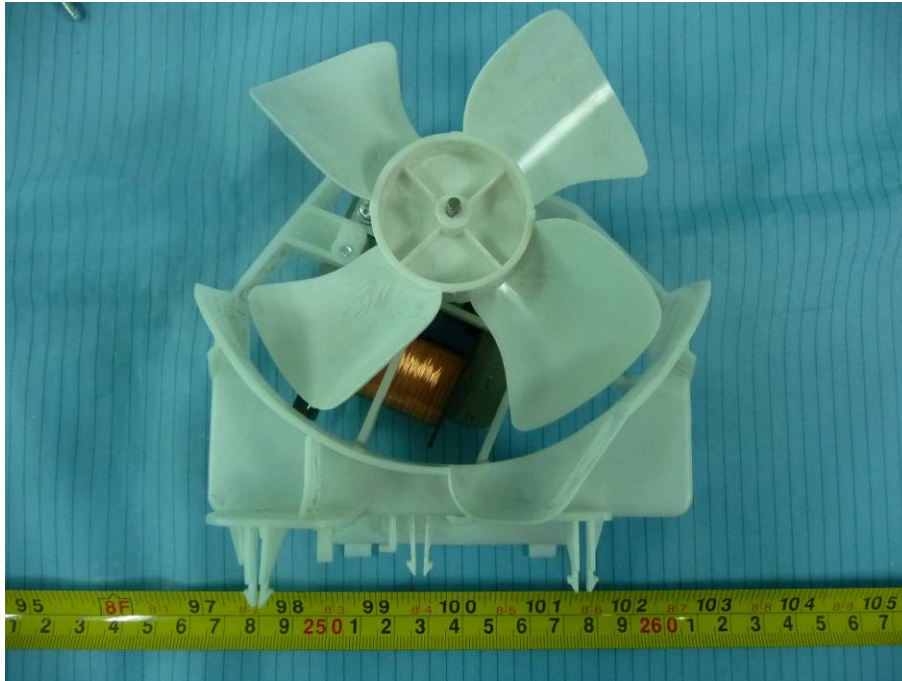

## **EXHIBIT C - EUT INTERNAL PHOTOGRAPHS**

---

**EUT – Cover off View**

**EUT – Main Board Cover off View**

**EUT – Main Board Top View**

**EUT – Main Board Bottom View**

**EUT – Main Board Left View**

**EUT – Main Board Right View**

**EUT – Power Board Top View**

**EUT – Power Board Bottom View**

**EUT – Fan Front View**

**EUT – Fan Rear View**

**EUT – Magnetron Front View**

**EUT – Magnetron Rear View**

**EUT – Magnetron Side View**

**EUT – Power Transformer Top View**

**EUT – Power Transformer Side View**

**EUT – H.V. Capacitor View**

EUT – Motor View

EUT – RG303 View

**EUT – Light View**