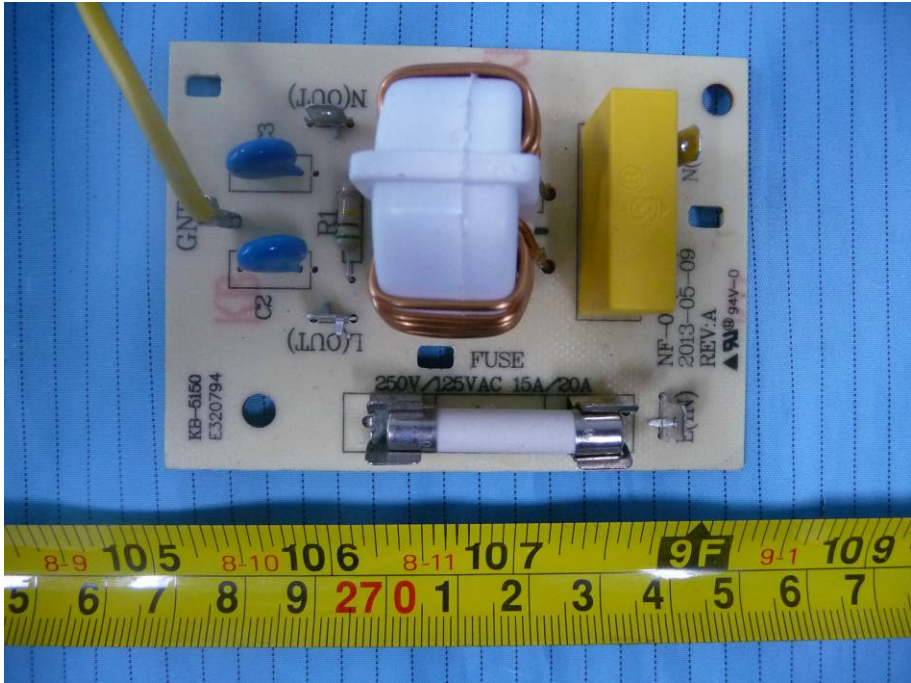

## **EXHIBIT C - EUT INTERNAL PHOTOGRAPHS**

---

**EUT – Cover off View**

**EUT – Main Board Cover off View**

**EUT – Main Board Top View**

**EUT – Main Board Bottom View**

**EUT – Main Board Left View**

**EUT – Main Board Right View**

**EUT – Power Board Top View**

**EUT – Power Board Bottom View**

**EUT – Fan Front View**

**EUT – Fan Rear View**

**EUT – Magnetron Front View**

**EUT – Magnetron Rear View**

**EUT – Magnetron Side View**

**EUT – Power Transformer Top View**

**EUT – Power Transformer Side View**

**EUT – H.V. Capacitor View**

EUT – Motor View

EUT – RG303 View

**EUT – Light View**