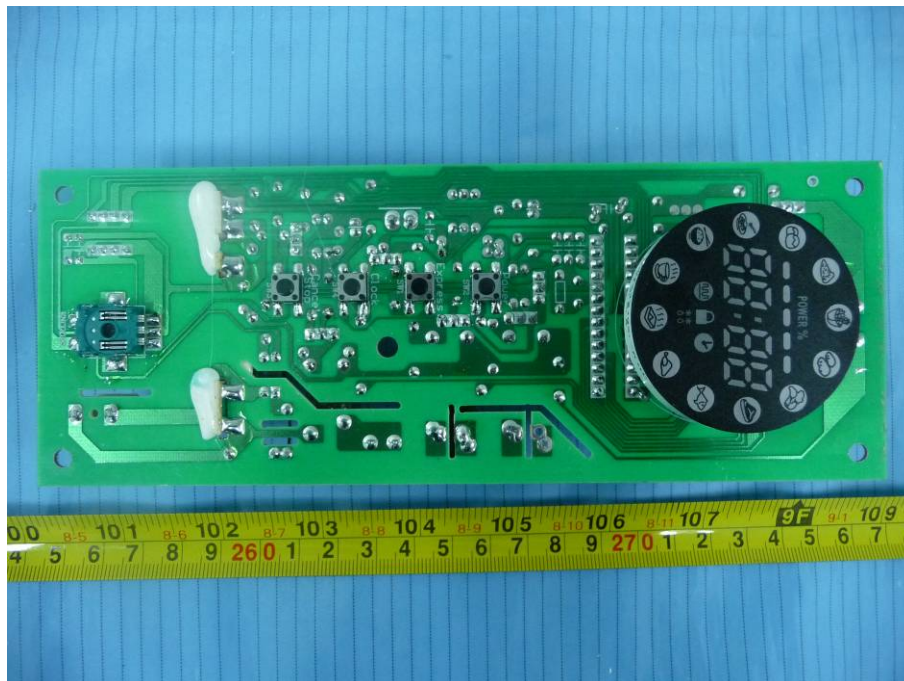

## **EXHIBIT C - EUT INTERNAL PHOTOGRAPHS**

---

**EUT – Cover off View**

**EUT – Main Board Cover off View**

**EUT – Main Board Top View**

**EUT – Main Board Bottom View**

**EUT – Main Board Left View**

**EUT – Main Board Right View**

**EUT – Power Board Top View**

**EUT – Power Board Bottom View**

**EUT – Fan Front View**

**EUT – Fan Rear View**

**EUT – Magnetron Front View**

**EUT – Magnetron Rear View**

**EUT – Magnetron Side View**

**EUT – Power Transformer Top View**

**EUT – Power Transformer Side View**

**EUT – H.V. Capacitor View**

EUT – Motor View

EUT – RG303 View

**EUT – Light View**