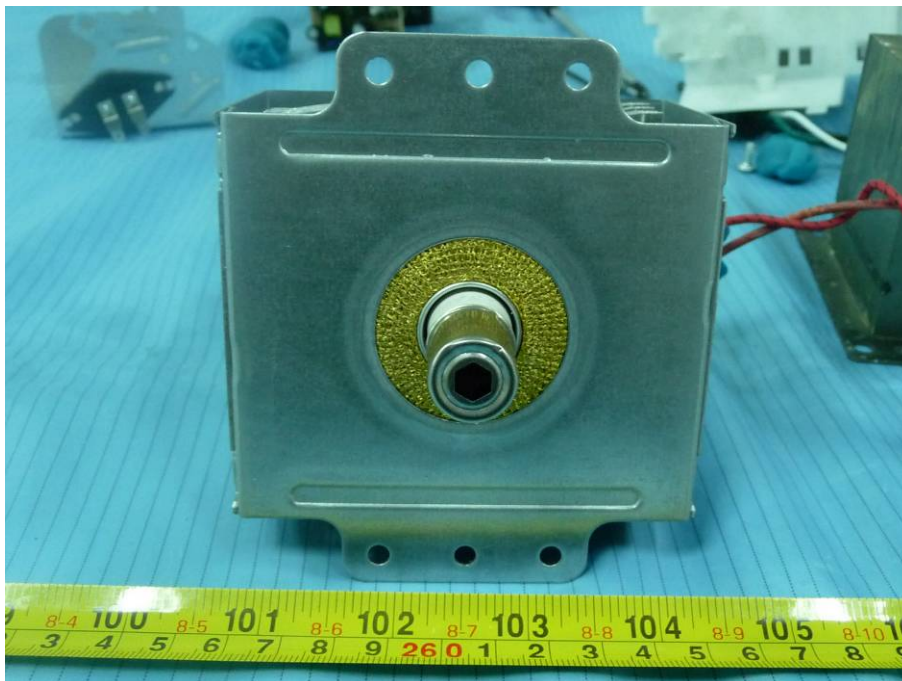

## **EXHIBIT C - EUT INTERNAL PHOTOGRAPHS**

---

**EUT – Cover off View**

**EUT – Main Board Cover off View**

**EUT – Main Board Top View**

**EUT – Main Board Bottom View**

**EUT – Main Board Left View**

**EUT – Main Board Right View**

**EUT – Power Board Top View**

**EUT – Power Board Bottom View**

**EUT – Fan Front View**

**EUT – Fan Rear View**

**EUT – Magnetron Front View**

**EUT – Magnetron Rear View**

**EUT – Magnetron Side View**

**EUT – Power Transformer Top View**

**EUT – Power Transformer Side View**

**EUT – H.V. Capacitor View**

EUT – Motor View

EUT – RG303 View

**EUT – Light View**