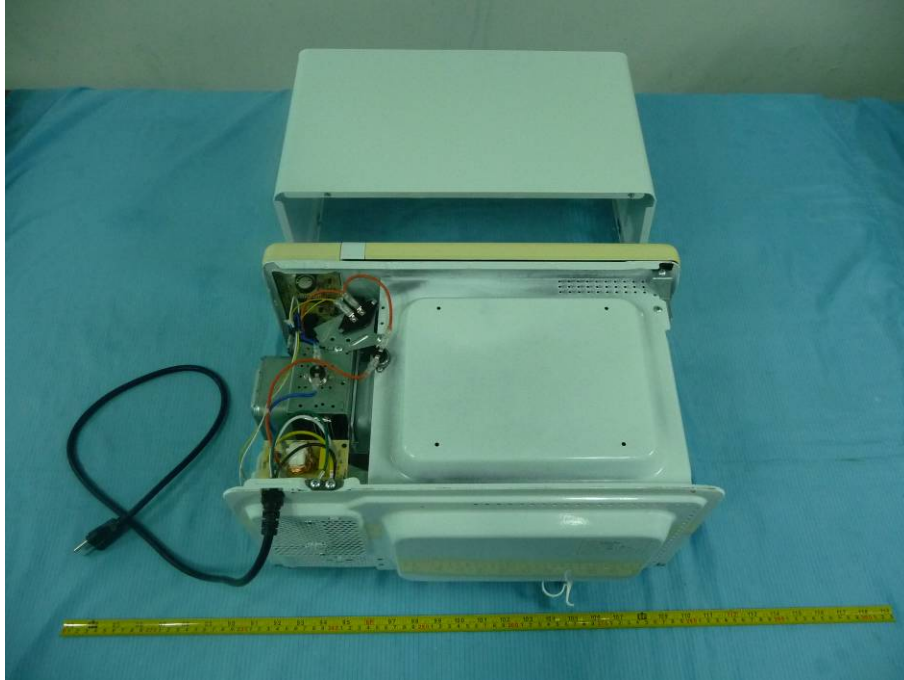

## **EXHIBIT C - EUT INTERNAL PHOTOGRAPHS**

---

**EUT – Cover off View**

**EUT – Main Board Cover off View**

**EUT – Main Board Top View**

**EUT – Main Board Bottom View**

**EUT – Main Board Left View**

**EUT – Main Board Right View**

**EUT – Power Board Top View**

**EUT – Power Board Bottom View**

**EUT – Fan Front View**

**EUT – Fan Rear View**

**EUT – Magnetron Front View**

**EUT – Magnetron Rear View**

**EUT – Magnetron Side View**

**EUT – Power Transformer Top View**

**EUT – Power Transformer Side View**

**EUT – H.V. Capacitor View**

EUT – Motor View

EUT – RG303 View

**EUT – Light View**