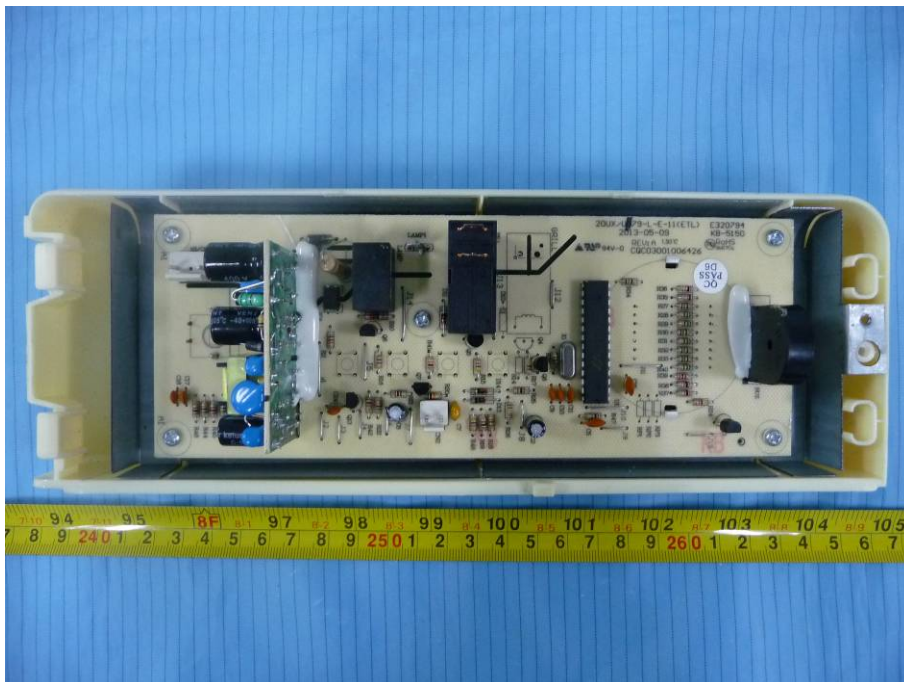

## **EXHIBIT C - EUT INTERNAL PHOTOGRAPHS**

---

**EUT – Cover off View**

**EUT – Main Board Cover off View**

**EUT – Main Board Top View**

**EUT – Main Board Bottom View**

**EUT – Main Board Left View**

**EUT – Main Board Right View**

**EUT – Power Board Top View**

**EUT – Power Board Bottom View**

**EUT – Fan Front View**

**EUT – Fan Rear View**

**EUT – Magnetron Front View**

**EUT – Magnetron Rear View**

**EUT – Magnetron Side View**

**EUT – Power Transformer Top View**

**EUT – Power Transformer Side View**

**EUT – H.V. Capacitor View**

EUT – Motor View

EUT – RG303 View

**EUT – Light View**