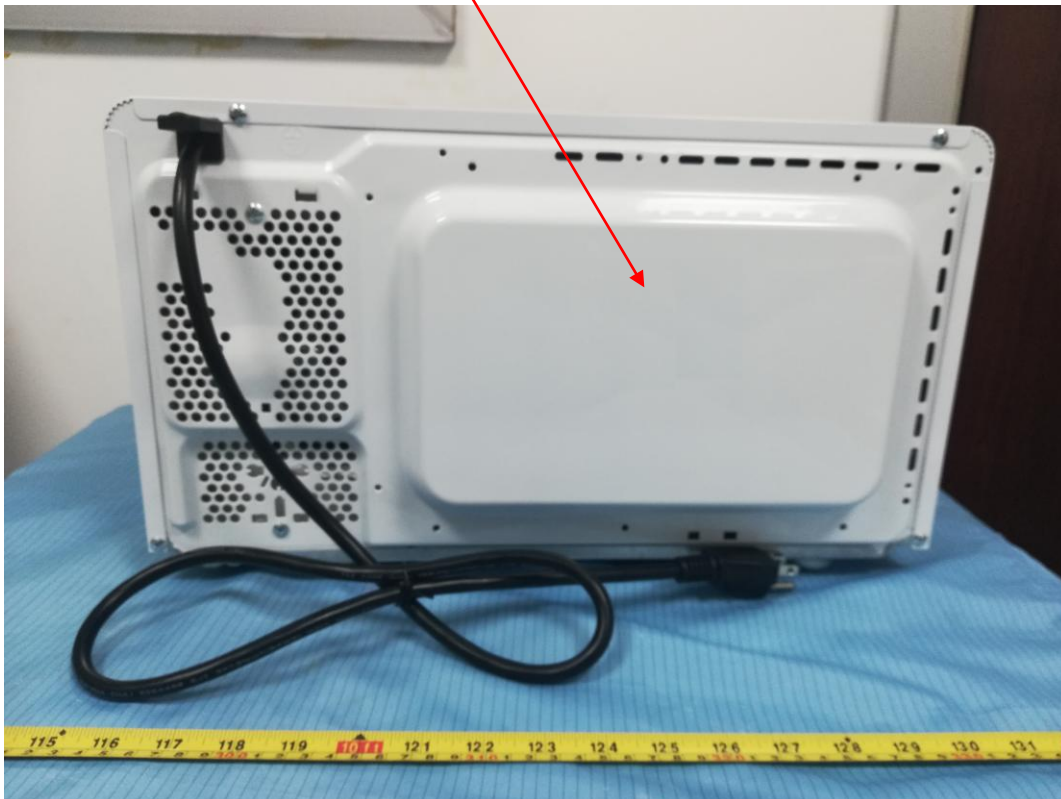

EXHIBIT A - FCC ID LABEL AND LOCATION

FCC ID Label

Zhongshan Donlim Weili Electrical Appliances Co.,Ltd

FCC ID : YI4DW20UX43

Model: 20UX43-L

Household Microwave Oven

Input: 120V 60Hz, Single Phase, 3 wires.

Made In China

Fusha Industrial Park, Fusha Town, Zhongshan City,Guangdong P.R.C

FCC ID Label Location Information

Specifications: Text is Black or white in color and is left justified. Labels are printed in indelible ink on permanent adhesive backing or silk-screened onto the EUT or shall be affixed at a conspicuous location on the EUT.