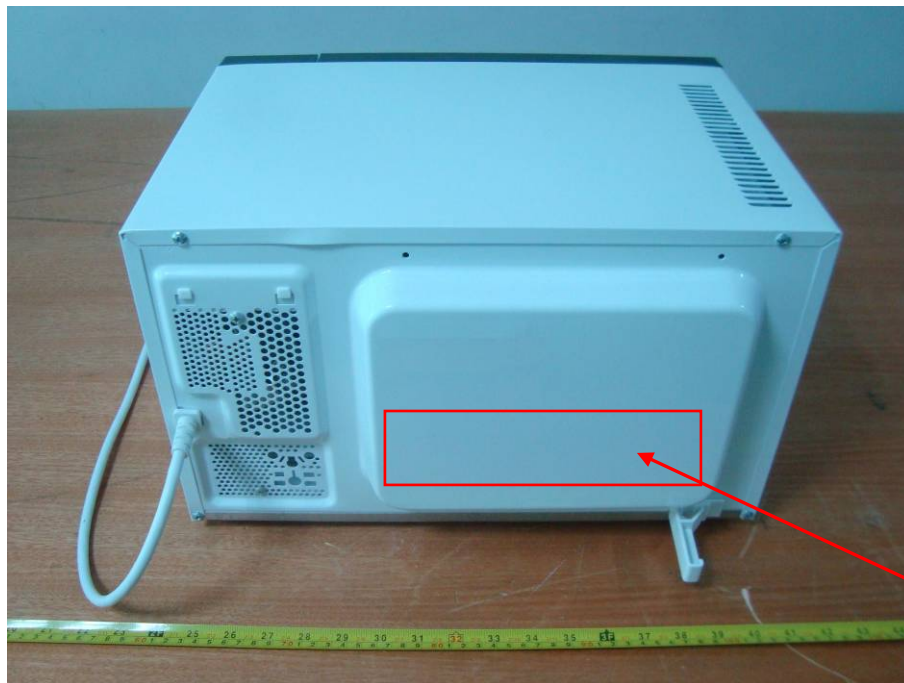

EXHIBIT A - FCC ID LABEL AND LOCATION

FCC ID Label

Zhongshan Donlim Weili Electrical Appliances Co.,Ltd.
FCC ID: YI4DW17PX56
Model: 17PX56
Microwave Oven
Input: 120V 60Hz, Single Phase, 3 wires.
Input power: 1130W
Output:700W 2450MHz
Serial No:****
Manufacture Date: MM, YYYY
THIS MICROWAVE OVEN COMPLIES WITH THE U.S. GOVERNMENT DEPARTMENT OF
HEALTH AND HUMAN SERVICES FEDERAL REGULATION 21 CFR SUBCHAPTER J
PERFORMANCE STANDARD FOR MICROWAVE OVENS.
Made In China
Fusha Industrial Park, Fusha Town, Zhongshan City,Guangdong P.R.C

FCC ID Label Location

Label here