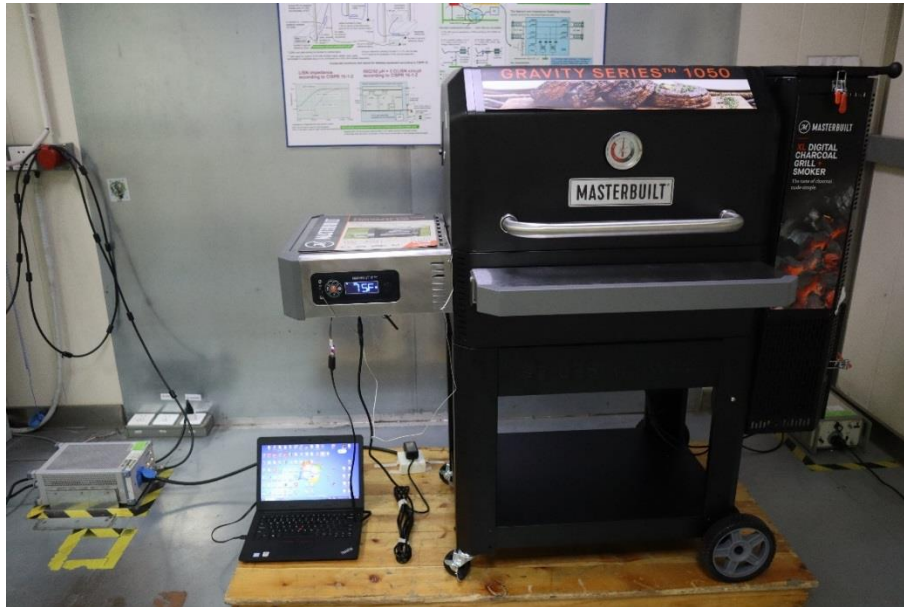

## DSS&DTS Setup photo

Model name: MB20040220

DSS&DTS conduction

DSS&DTS radiation L

DSS&DTS radiation H